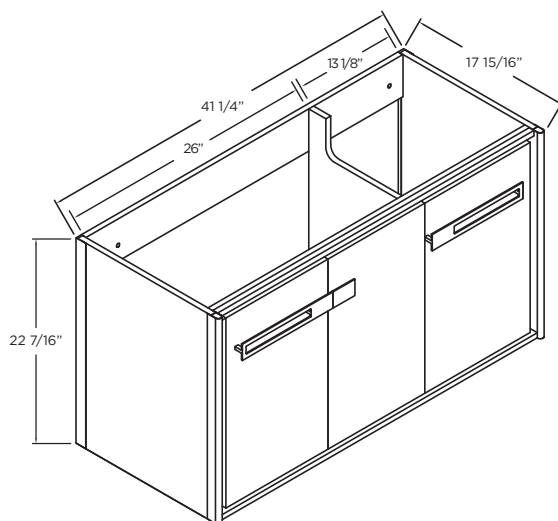

SPECIFICATIONS / TECHNICAL DATA

VANITY COLLECTION

OAKVILLE

42"

WALL HUNG

ATTENTION! Dimensions may vary by up to 3/8". It is highly recommended to pull all dimensions of actual model for installation and measuring purposes.