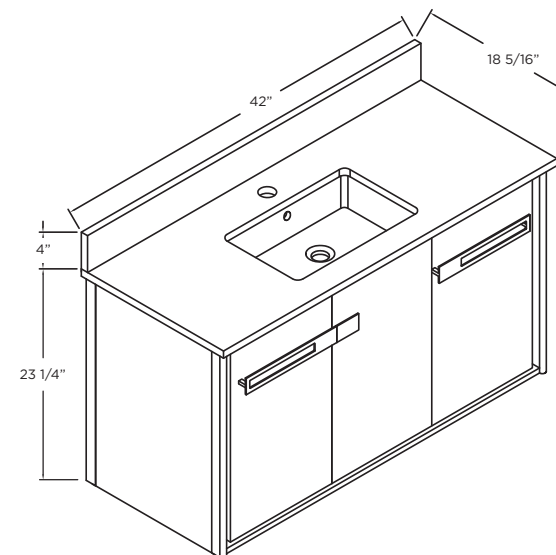

SPECIFICATIONS / TECHNICAL DATA

VANITY COLLECTION

OAKVILLE

42"

WALL HUNG

ATTENTION! Dimensions may vary by up to 3/8". It is highly recommended to pull all dimensions of actual model for installation and measuring purposes.