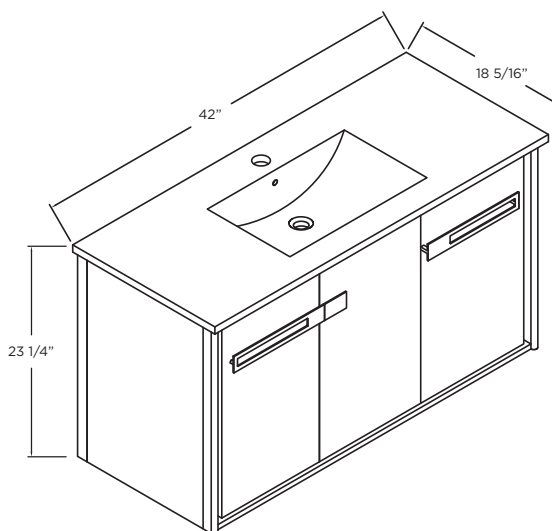

SPECIFICATIONS / TECHNICAL DATA

VANITY COLLECTION

OAKVILLE

42"

WALL HUNG

ATTENTION! Dimensions may vary by up to 3/8". It is highly recommended to pull all dimensions of actual model for installation and measuring purposes.