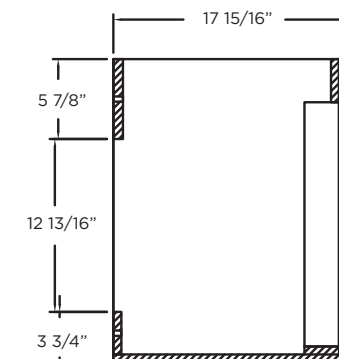

SPECIFICATIONS / TECHNICAL DATA

VANITY COLLECTION

OAKVILLE

42"

WALL HUNG

ATTENTION! Dimensions may vary by up to 3/8". It is highly recommended to pull all dimensions of actual model for installation and measuring purposes.