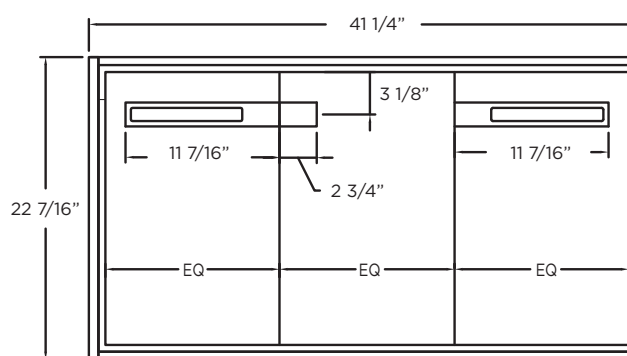

SPECIFICATIONS / TECHNICAL DATA

VANITY COLLECTION

OAKVILLE

42"

WALL HUNG

ATTENTION! Dimensions may vary by up to 3/8". It is highly recommended to pull all dimensions of actual model for installation and measuring purposes.