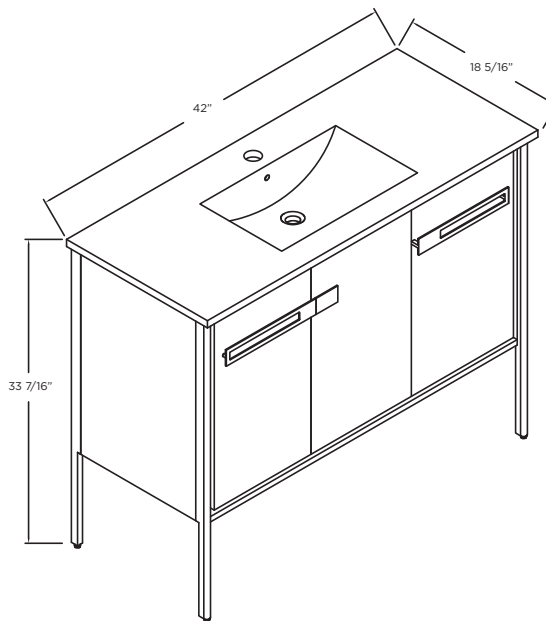

**SPECIFICATIONS / TECHNICAL DATA**

**VANITY COLLECTION**

**OAKVILLE**

**42"**

**FLOOR STANDING**

*ATTENTION! Dimensions may vary by up to 3/8". It is highly recommended to pull all dimensions of actual model for installation and measuring purposes.*

**MODEL# OK42**

**SPECIFICATIONS / TECHNICAL DATA**

**VANITY COLLECTION**

**OAKVILLE**

**42"**

**WALL HUNG**

*ATTENTION! Dimensions may vary by up to 3/8". It is highly recommended to pull all dimensions of actual model for installation and measuring purposes.*