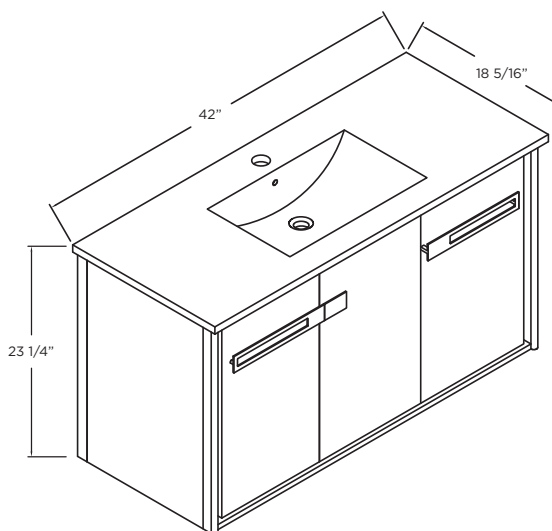

**SPECIFICATIONS / TECHNICAL DATA**

**VANITY COLLECTION**

**OAKVILLE**

**42"**

**FLOOR STANDING**

*ATTENTION! Dimensions may vary by up to 3/8". It is highly recommended to pull all dimensions of actual model for installation and measuring purposes.*

**MODEL# OK42**

**SPECIFICATIONS / TECHNICAL DATA**

**VANITY COLLECTION**

**OAKVILLE**

**42"**

**WALL HUNG**

*ATTENTION! Dimensions may vary by up to 3/8". It is highly recommended to pull all dimensions of actual model for installation and measuring purposes.*