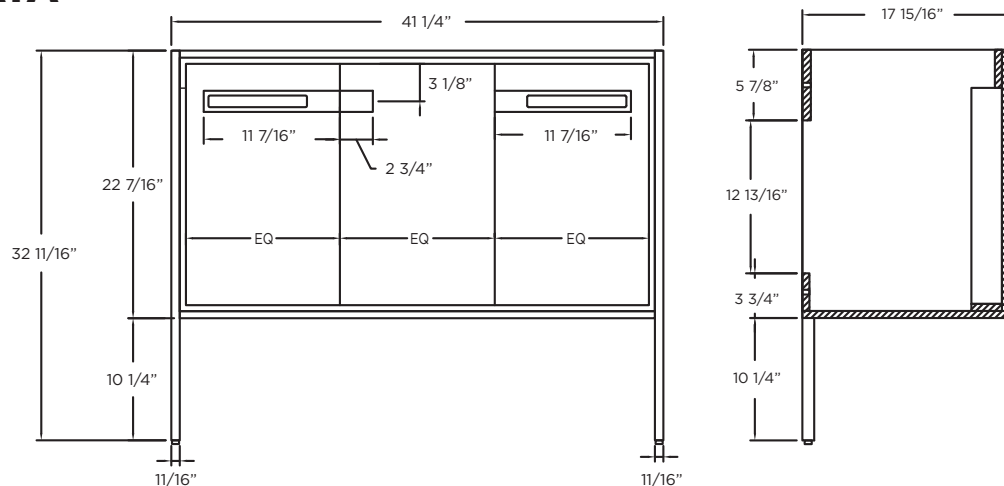

**SPECIFICATIONS / TECHNICAL DATA**

**VANITY COLLECTION**

**OAKVILLE**

**42"**

**FLOOR STANDING**

*ATTENTION! Dimensions may vary by up to 3/8". It is highly recommended to pull all dimensions of actual model for installation and measuring purposes.*

**MODEL# OK42**

**SPECIFICATIONS / TECHNICAL DATA**

**VANITY COLLECTION**

**OAKVILLE**

**42"**

**WALL HUNG**

*ATTENTION! Dimensions may vary by up to 3/8". It is highly recommended to pull all dimensions of actual model for installation and measuring purposes.*