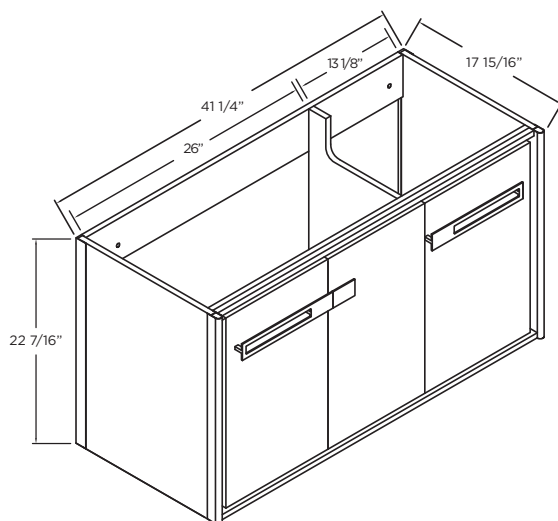

**SPECIFICATIONS / TECHNICAL DATA**

**VANITY COLLECTION**

**OAKVILLE**

**42"**

**FLOOR STANDING**

*ATTENTION! Dimensions may vary by up to 3/8". It is highly recommended to pull all dimensions of actual model for installation and measuring purposes.*

**MODEL# OK42**

**SPECIFICATIONS / TECHNICAL DATA**

**VANITY COLLECTION**

**OAKVILLE**

**42"**

**WALL HUNG**

*ATTENTION! Dimensions may vary by up to 3/8". It is highly recommended to pull all dimensions of actual model for installation and measuring purposes.*