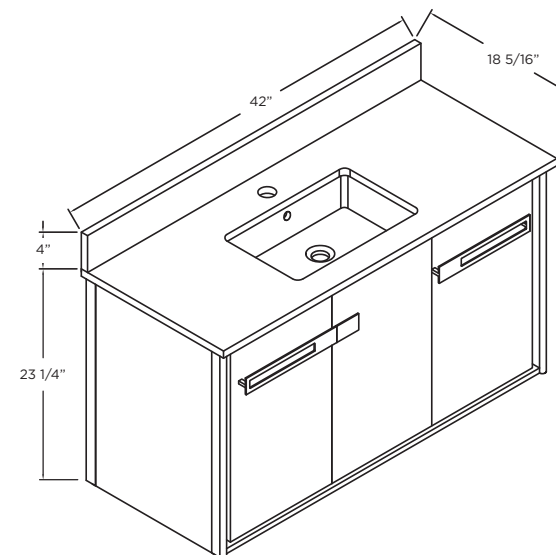

**SPECIFICATIONS / TECHNICAL DATA**

**VANITY COLLECTION**

**OAKVILLE**

**42"**

**FLOOR STANDING**

*ATTENTION! Dimensions may vary by up to 3/8". It is highly recommended to pull all dimensions of actual model for installation and measuring purposes.*

**MODEL# OK42**

**SPECIFICATIONS / TECHNICAL DATA**

**VANITY COLLECTION**

**OAKVILLE**

**42"**

**WALL HUNG**

*ATTENTION! Dimensions may vary by up to 3/8". It is highly recommended to pull all dimensions of actual model for installation and measuring purposes.*