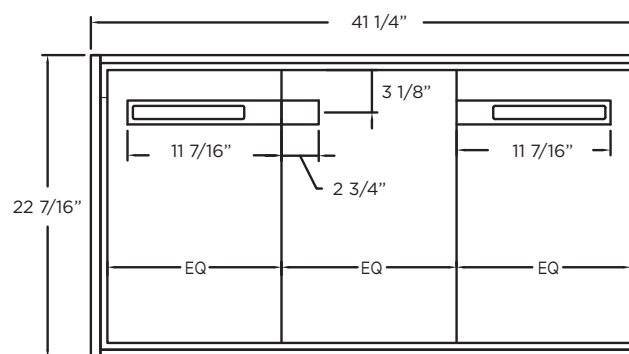

**SPECIFICATIONS / TECHNICAL DATA**

**VANITY COLLECTION**

**OAKVILLE**

**42"**

**FLOOR STANDING**

*ATTENTION! Dimensions may vary by up to 3/8". It is highly recommended to pull all dimensions of actual model for installation and measuring purposes.*

**MODEL# OK42**

**SPECIFICATIONS / TECHNICAL DATA**

**VANITY COLLECTION**

**OAKVILLE**

**42"**

**WALL HUNG**

*ATTENTION! Dimensions may vary by up to 3/8". It is highly recommended to pull all dimensions of actual model for installation and measuring purposes.*