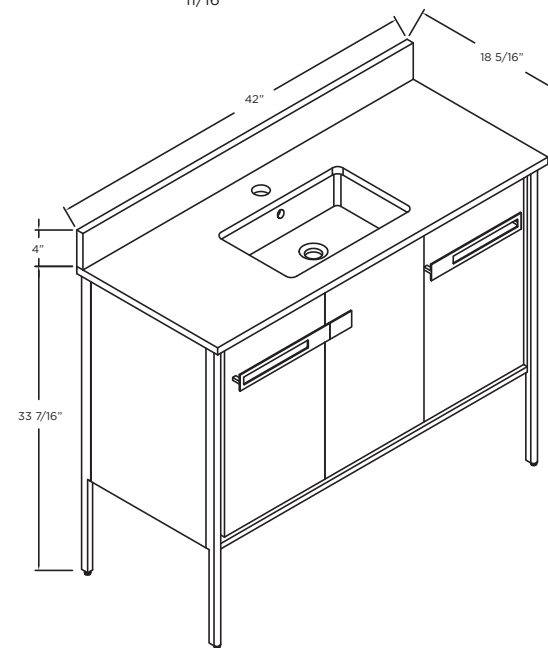

**SPECIFICATIONS / TECHNICAL DATA**

**VANITY COLLECTION**

**OAKVILLE**

**42"**

**FLOOR STANDING**

*ATTENTION! Dimensions may vary by up to 3/8". It is highly recommended to pull all dimensions of actual model for installation and measuring purposes.*

**MODEL# OK42**

**SPECIFICATIONS / TECHNICAL DATA**

**VANITY COLLECTION**

**OAKVILLE**

**42"**

**WALL HUNG**

*ATTENTION! Dimensions may vary by up to 3/8". It is highly recommended to pull all dimensions of actual model for installation and measuring purposes.*