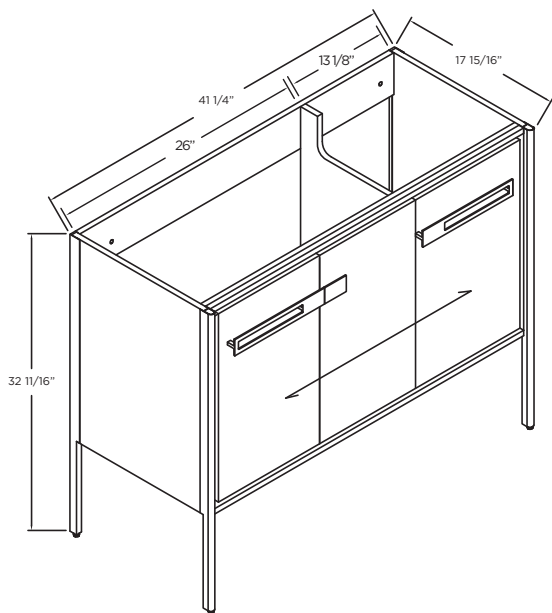

**SPECIFICATIONS / TECHNICAL DATA**

**VANITY COLLECTION**

**OAKVILLE**

**42"**

**FLOOR STANDING**

*ATTENTION! Dimensions may vary by up to 3/8". It is highly recommended to pull all dimensions of actual model for installation and measuring purposes.*

**MODEL# OK42**

**SPECIFICATIONS / TECHNICAL DATA**

**VANITY COLLECTION**

**OAKVILLE**

**42"**

**WALL HUNG**

*ATTENTION! Dimensions may vary by up to 3/8". It is highly recommended to pull all dimensions of actual model for installation and measuring purposes.*