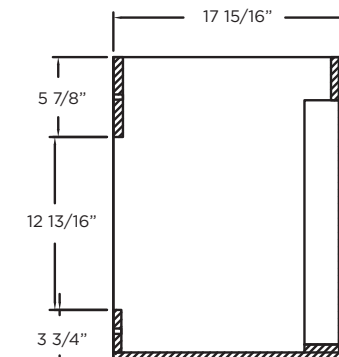

**SPECIFICATIONS / TECHNICAL DATA**

**VANITY COLLECTION**

**OAKVILLE**

**42"**

**FLOOR STANDING**

*ATTENTION! Dimensions may vary by up to 3/8". It is highly recommended to pull all dimensions of actual model for installation and measuring purposes.*

**MODEL# OK42**

**SPECIFICATIONS / TECHNICAL DATA**

**VANITY COLLECTION**

**OAKVILLE**

**42"**

**WALL HUNG**

*ATTENTION! Dimensions may vary by up to 3/8". It is highly recommended to pull all dimensions of actual model for installation and measuring purposes.*