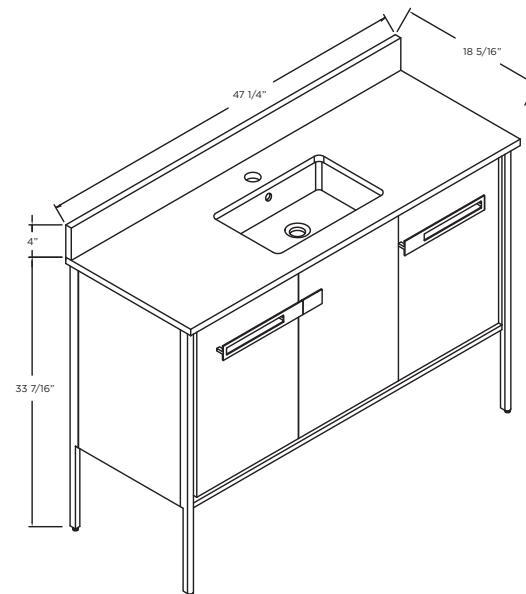

SPECIFICATIONS / TECHNICAL DATA

VANITY COLLECTION

OAKVILLE

48"

FLOOR STANDING

ATTENTION! Dimensions may vary by up to 3/8". It is highly recommended to pull all dimensions of actual model for installation and measuring purposes.

MODEL# OK48