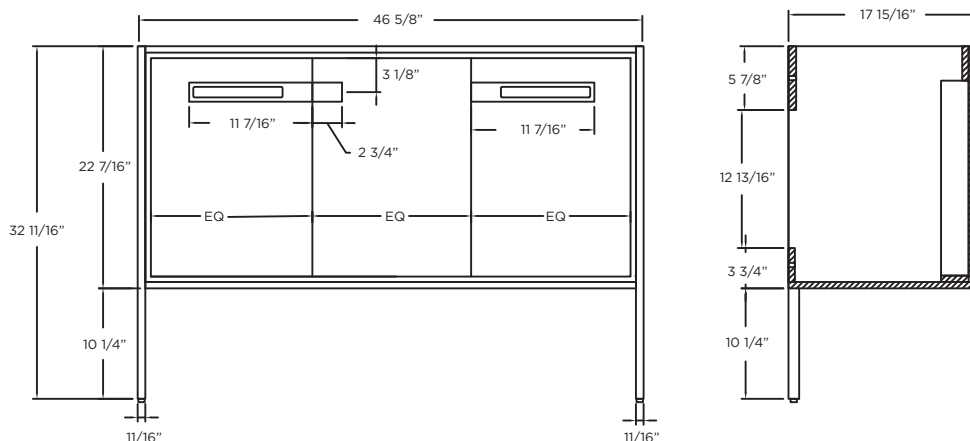

SPECIFICATIONS / TECHNICAL DATA

VANITY COLLECTION

OAKVILLE

48"

FLOOR STANDING

ATTENTION! Dimensions may vary by up to 3/8". It is highly recommended to pull all dimensions of actual model for installation and measuring purposes.

MODEL# OK48