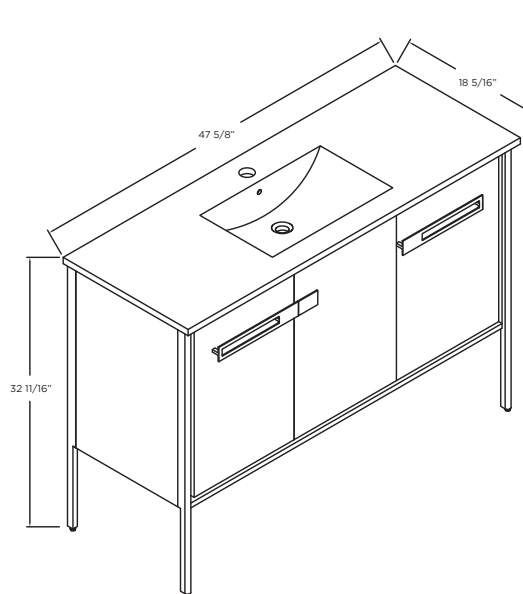

SPECIFICATIONS / TECHNICAL DATA

VANITY COLLECTION

OAKVILLE

48"

FLOOR STANDING

ATTENTION! Dimensions may vary by up to 3/8". It is highly recommended to pull all dimensions of actual model for installation and measuring purposes.

MODEL# OK48