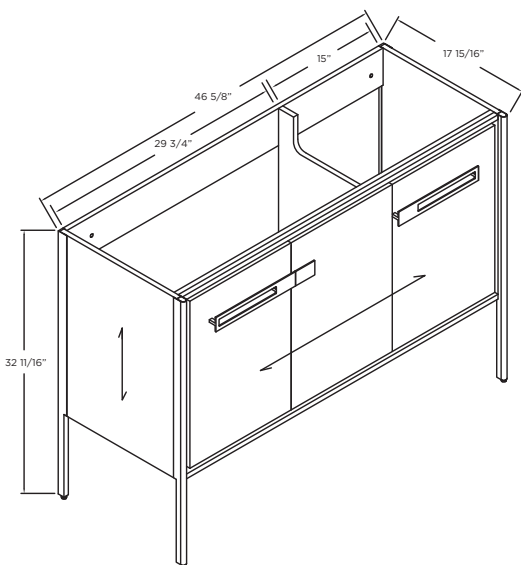

SPECIFICATIONS / TECHNICAL DATA

VANITY COLLECTION

OAKVILLE

48"

FLOOR STANDING

ATTENTION! Dimensions may vary by up to 3/8". It is highly recommended to pull all dimensions of actual model for installation and measuring purposes.

MODEL# OK48