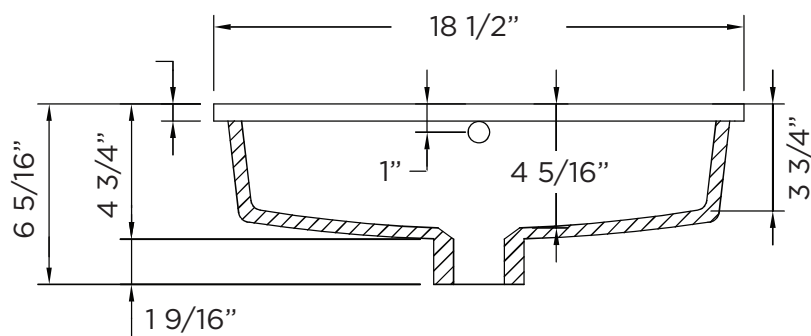

SPECIFICATIONS / TECHNICAL DATA

UNDERMOUNT SINK

17"

ATTENTION! Dimensions may vary by up to 3/8". It is highly recommended to pull all dimensions of actual model for installation and measuring purposes.

MODEL# UM1711