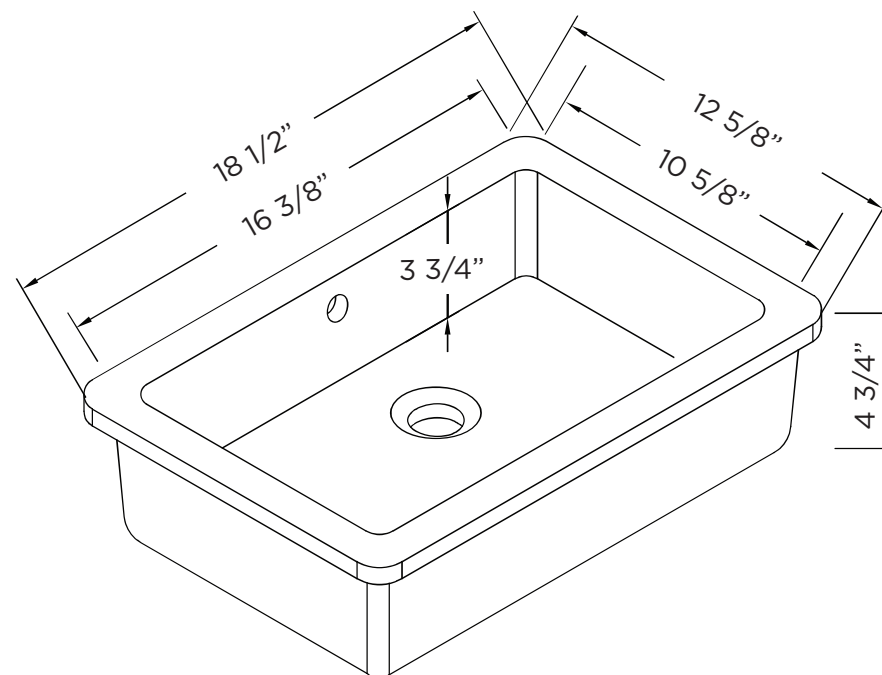

SPECIFICATIONS / TECHNICAL DATA

UNDERMOUNT SINK

17"

ATTENTION! Dimensions may vary by up to 3/8". It is highly recommended to pull all dimensions of actual model for installation and measuring purposes.

MODEL# UM1711