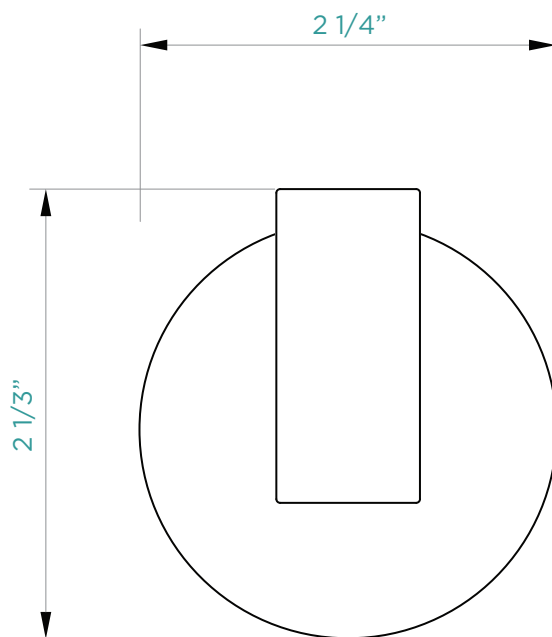

# BATHROOM SINGLE HOOK

FRONT VIEW

SIDE VIEW

*ATTENTION! Dimensions may vary by up to 3/8". It is highly recommended to pull all dimensions of actual model for installation and measuring purposes.*

**MODEL# AC5HK**