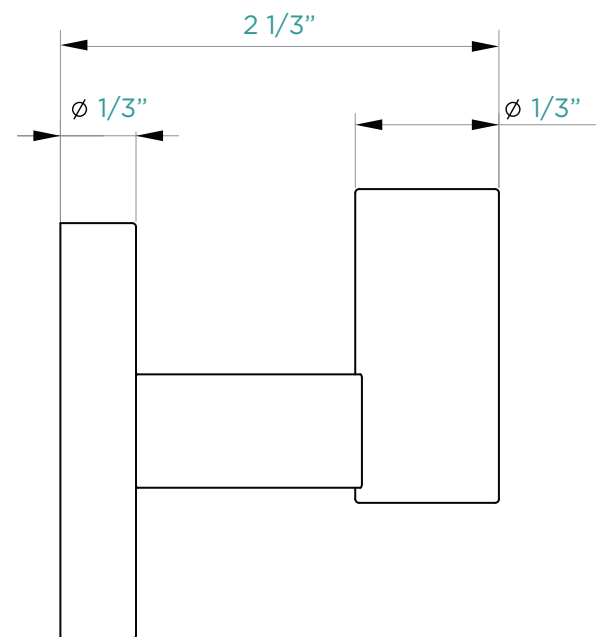

# BATHROOM SINGLE HOOK

FRONT VIEW

SIDE VIEW

*ATTENTION! Dimensions may vary by up to 3/8". It is highly recommended to pull all dimensions of actual model for installation and measuring purposes.*

**MODEL# AC5HK**