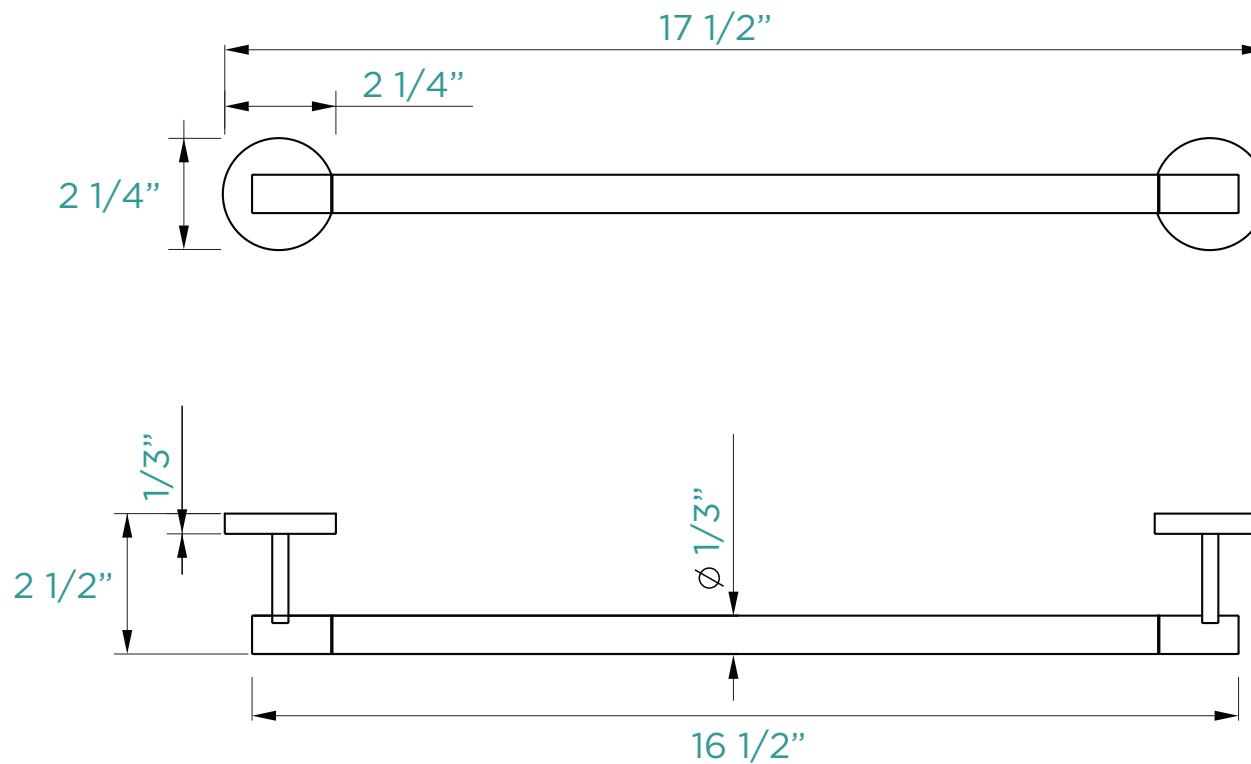

SPECIFICATIONS / TECHNICAL DATA

BATHROOM TOWEL BAR

18"

ATTENTION! Dimensions may vary by up to 3/8". It is highly recommended to pull all dimensions of actual model for installation and measuring purposes.

MODEL# AC5TB18