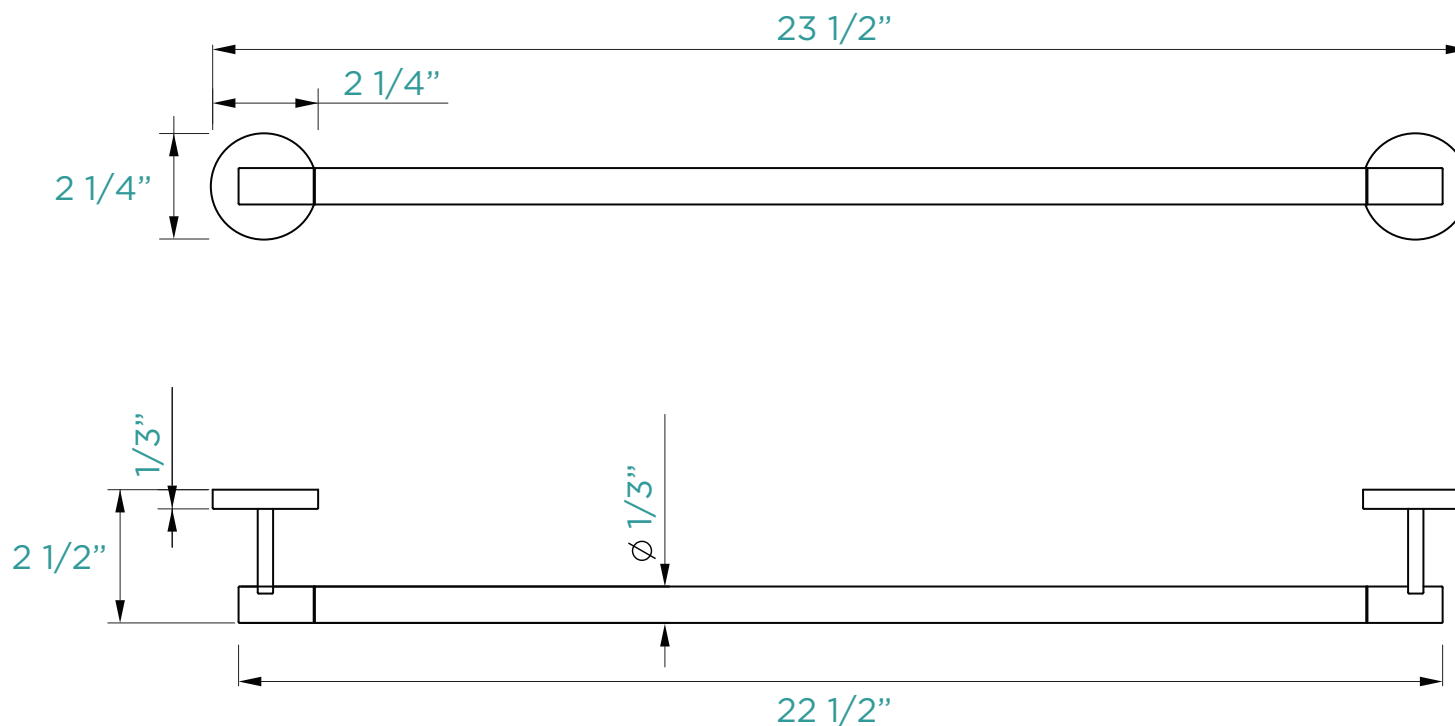

SPECIFICATIONS / TECHNICAL DATA

BATHROOM TOWEL BAR

24"

ATTENTION! Dimensions may vary by up to 3/8". It is highly recommended to pull all dimensions of actual model for installation and measuring purposes.

MODEL# AC5TB24