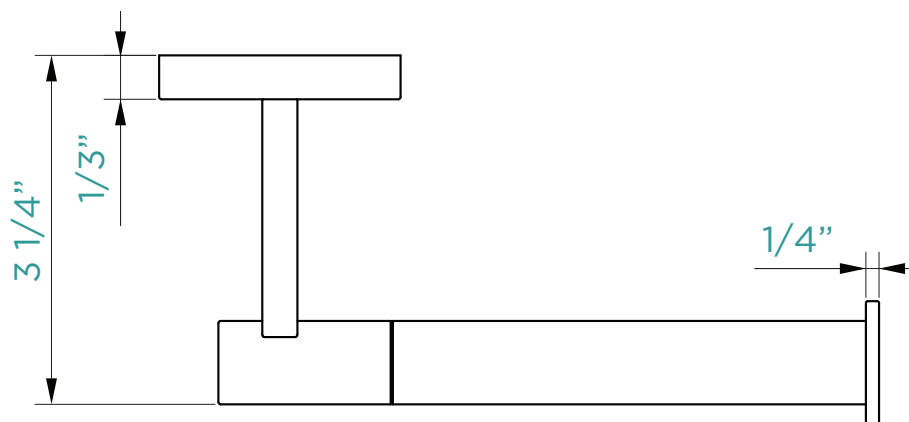

SPECIFICATIONS / TECHNICAL DATA

TISSUE ROLL HOLDER

ATTENTION! Dimensions may vary by up to 3/8". It is highly recommended to pull all dimensions of actual model for installation and measuring purposes.

MODEL# AC5TH