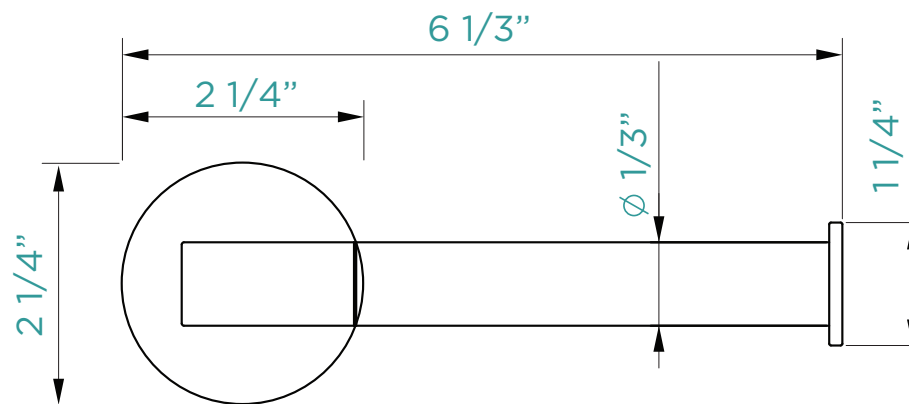

SPECIFICATIONS / TECHNICAL DATA

TISSUE ROLL HOLDER

ATTENTION! Dimensions may vary by up to 3/8". It is highly recommended to pull all dimensions of actual model for installation and measuring purposes.

MODEL# AC5TH