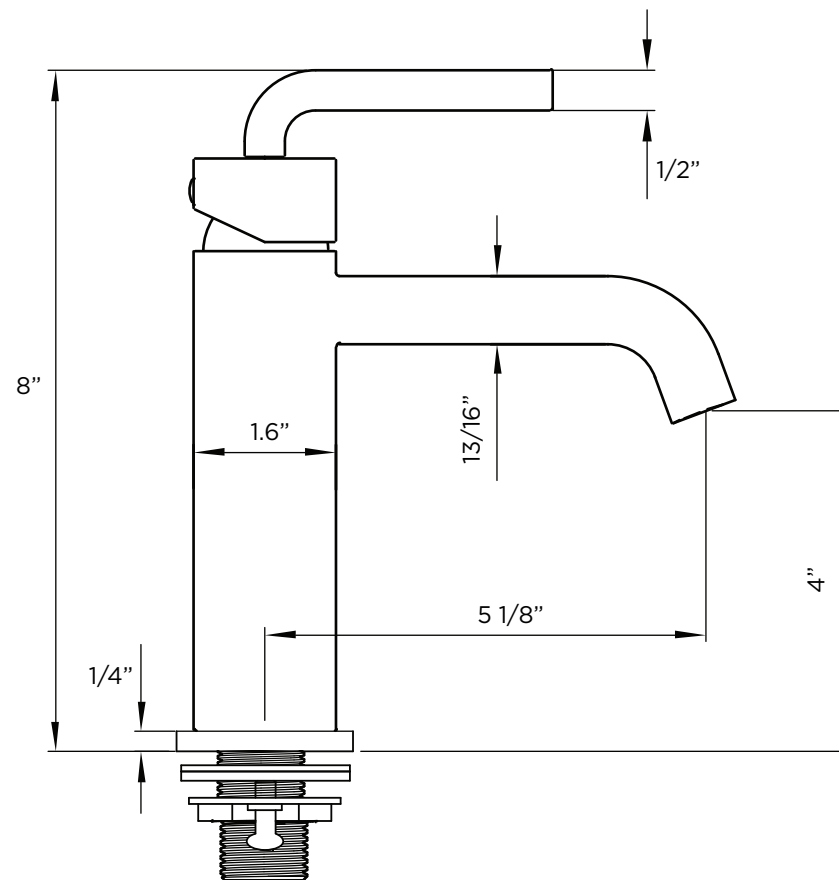

SPECIFICATIONS / TECHNICAL DATA

BATHROOM FAUCET

ATTENTION! Dimensions may vary by up to 3/8". It is highly recommended to pull all dimensions of actual model for installation and measuring purposes.

MODEL #FAM6