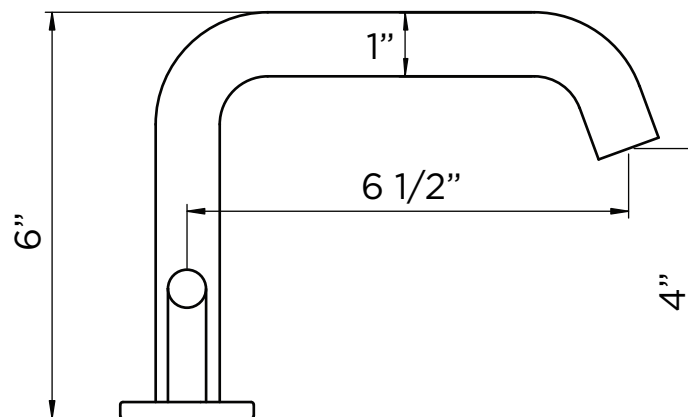

SPECIFICATIONS / TECHNICAL DATA

BATHROOM FAUCET

ATTENTION! Dimensions may vary by up to 3/8". It is highly recommended to pull all dimensions of actual model for installation and measuring purposes.

MODEL #FAS6