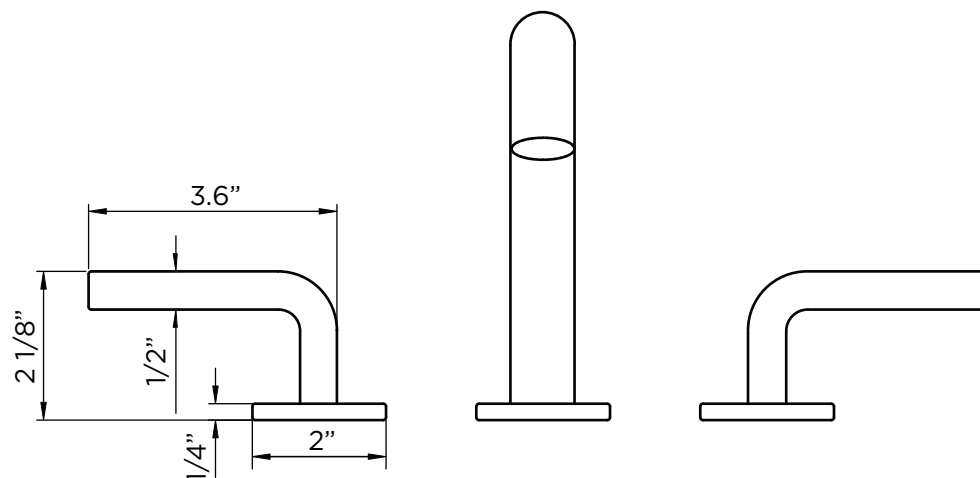

SPECIFICATIONS / TECHNICAL DATA

BATHROOM FAUCET

ATTENTION! Dimensions may vary by up to 3/8". It is highly recommended to pull all dimensions of actual model for installation and measuring purposes.

MODEL #FAS6