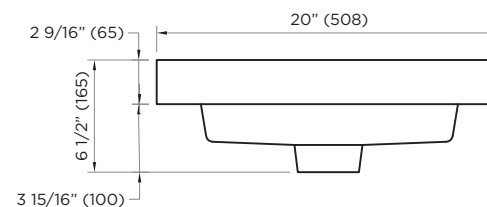

SPECIFICATIONS / TECHNICAL DATA

EDGEDALE SINK

20" X 18"

Top View

Front View

ATTENTION! Dimensions may vary by up to 3/8". It is highly recommended to pull all dimensions of actual model for installation and measuring purposes.