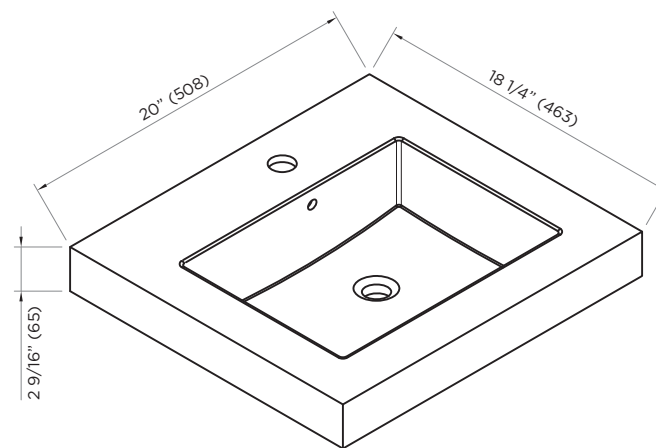

SPECIFICATIONS / TECHNICAL DATA

EDGEDALE SINK

20" X 18"

Top View

Front View

ATTENTION! Dimensions may vary by up to 3/8". It is highly recommended to pull all dimensions of actual model for installation and measuring purposes.