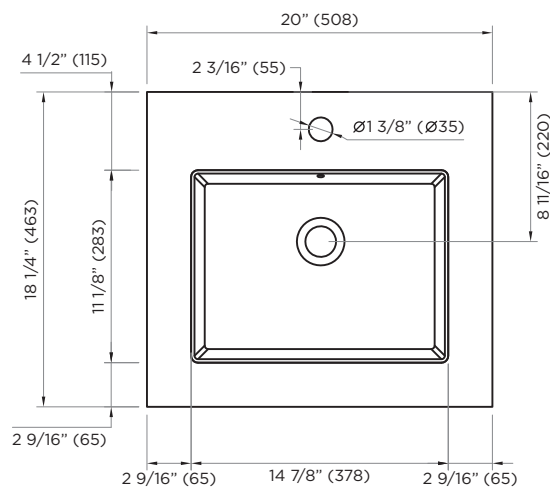

SPECIFICATIONS / TECHNICAL DATA

EDGEDALE SINK

20" X 18"

Top View

Front View

ATTENTION! Dimensions may vary by up to 3/8". It is highly recommended to pull all dimensions of actual model for installation and measuring purposes.