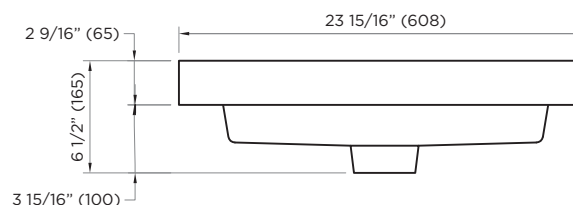

# EDGEDALE SINK

**24" X 18"**

**Top View**

**Front View**

*ATTENTION! Dimensions may vary by up to 3/8". It is highly recommended to pull all dimensions of actual model for installation and measuring purposes.*