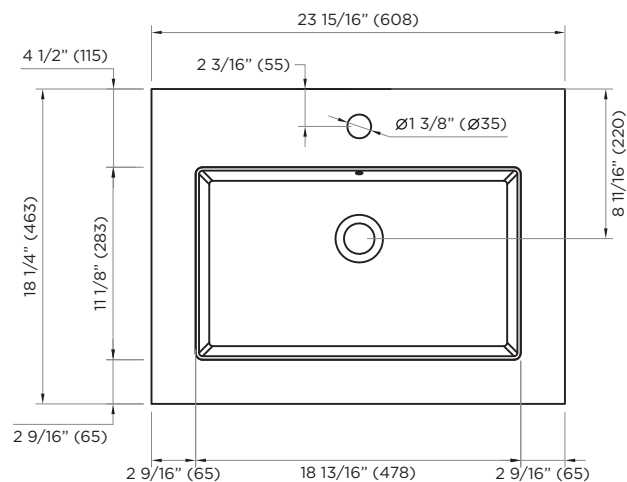

# EDGEDALE SINK

**24" X 18"**

**Top View**

**Front View**

*ATTENTION! Dimensions may vary by up to 3/8". It is highly recommended to pull all dimensions of actual model for installation and measuring purposes.*