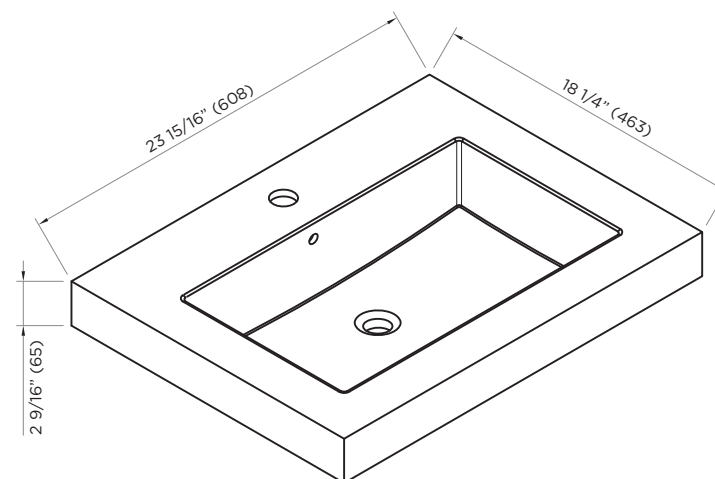

# EDGEDALE SINK

**24" X 18"**

**Top View**

**Front View**

*ATTENTION! Dimensions may vary by up to 3/8". It is highly recommended to pull all dimensions of actual model for installation and measuring purposes.*