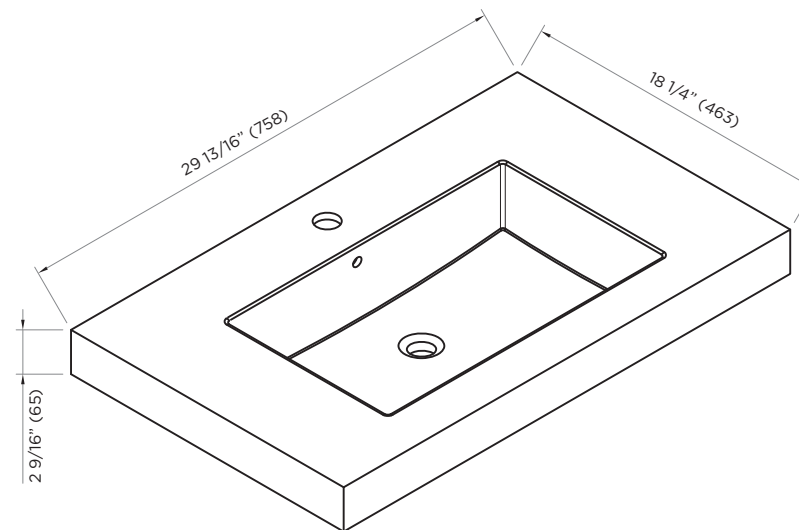

SPECIFICATIONS / TECHNICAL DATA

EDGEDALE SINK

30" X 18"

Top View

Front View

ATTENTION! Dimensions may vary by up to 3/8". It is highly recommended to pull all dimensions of actual model for installation and measuring purposes.

MODEL# VET3018