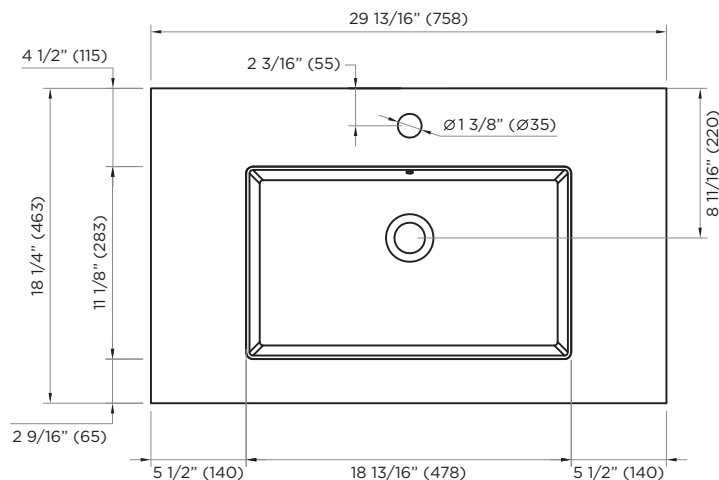

SPECIFICATIONS / TECHNICAL DATA

EDGEDALE SINK

30" X 18"

Top View

Front View

ATTENTION! Dimensions may vary by up to 3/8". It is highly recommended to pull all dimensions of actual model for installation and measuring purposes.