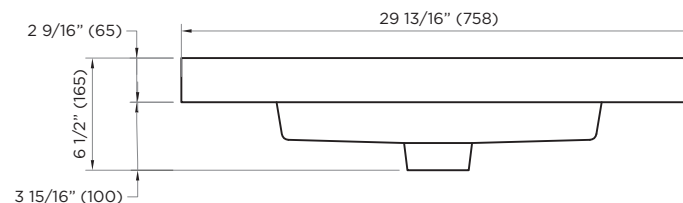

SPECIFICATIONS / TECHNICAL DATA

EDGEDALE SINK

30" X 18"

Top View

Front View

ATTENTION! Dimensions may vary by up to 3/8". It is highly recommended to pull all dimensions of actual model for installation and measuring purposes.