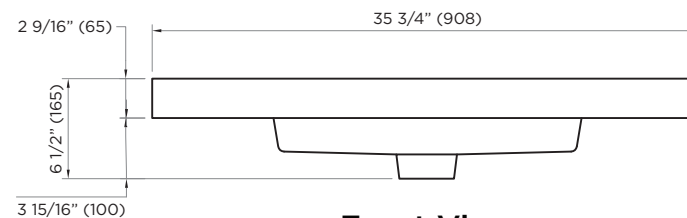

SPECIFICATIONS / TECHNICAL DATA

EDGEDALE SINK

36" X 18"

Top View

Front View

ATTENTION! Dimensions may vary by up to 3/8". It is highly recommended to pull all dimensions of actual model for installation and measuring purposes.