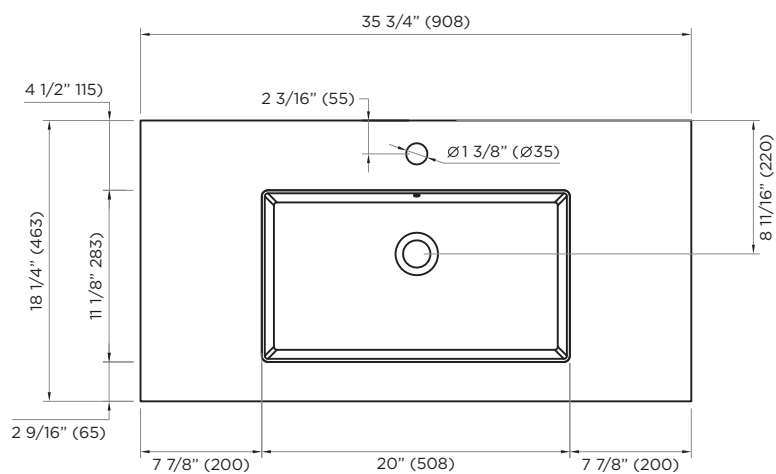

SPECIFICATIONS / TECHNICAL DATA

EDGEDALE SINK

36" X 18"

Top View

Front View

ATTENTION! Dimensions may vary by up to 3/8". It is highly recommended to pull all dimensions of actual model for installation and measuring purposes.

MODEL# VET3618