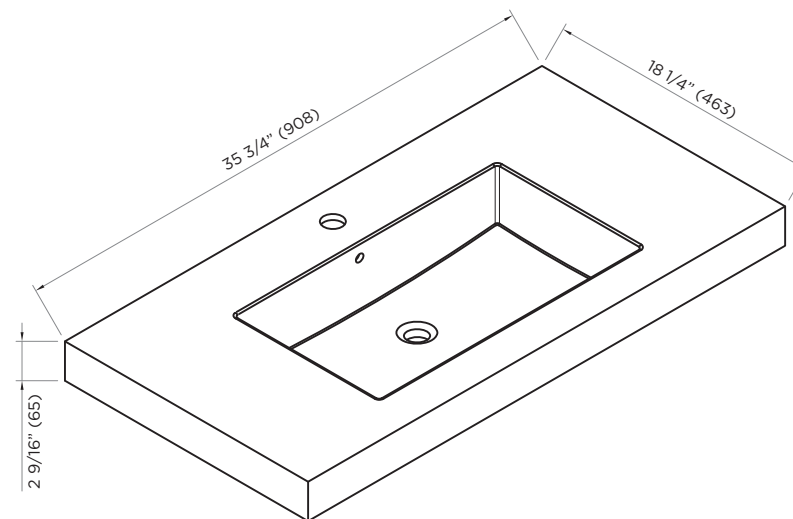

SPECIFICATIONS / TECHNICAL DATA

EDGEDALE SINK

36" X 18"

Top View

Front View

ATTENTION! Dimensions may vary by up to 3/8". It is highly recommended to pull all dimensions of actual model for installation and measuring purposes.

MODEL# VET3618