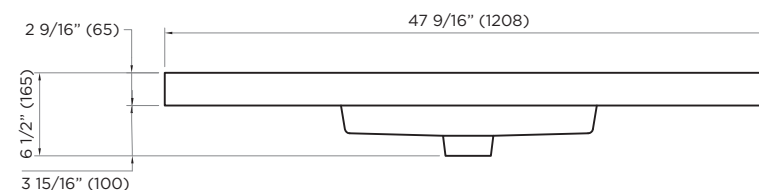

## SINGLE SINK

**48" X 18"**

**Top View**

**Front View**

*ATTENTION! Dimensions may vary by up to 3/8". It is highly recommended to pull all dimensions of actual model for installation and measuring purposes.*