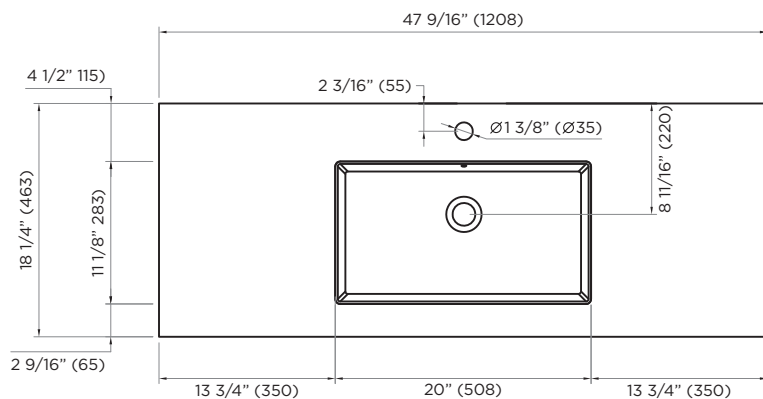

## SINGLE SINK

**48" X 18"**

**Top View**

**Front View**

*ATTENTION! Dimensions may vary by up to 3/8". It is highly recommended to pull all dimensions of actual model for installation and measuring purposes.*