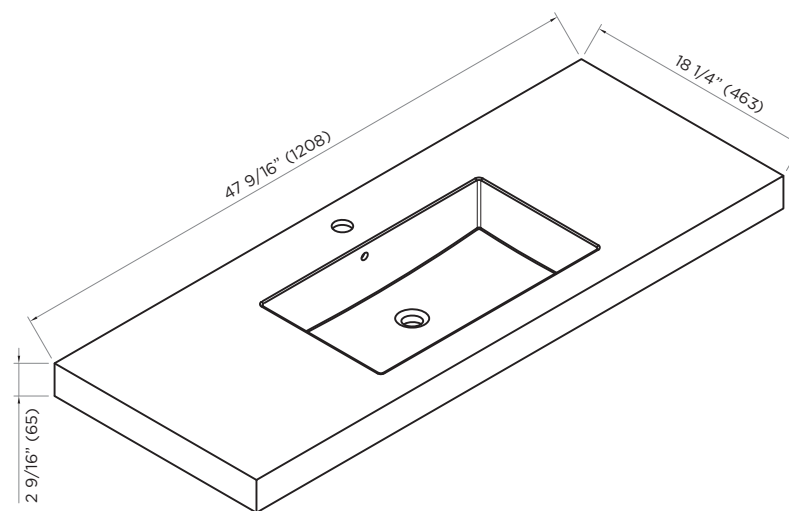

## SINGLE SINK

**48" X 18"**

**Top View**

**Front View**

*ATTENTION! Dimensions may vary by up to 3/8". It is highly recommended to pull all dimensions of actual model for installation and measuring purposes.*