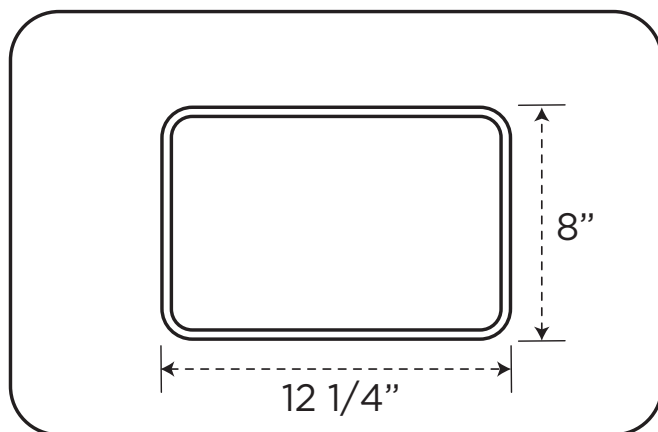

SPECIFICATIONS / TECHNICAL DATA

VESSEL SINK

WHITE

23"

Bottom

ATTENTION! Dimensions may vary by up to 3/8". It is highly recommended to pull all dimensions of actual model for installation and measuring purposes.