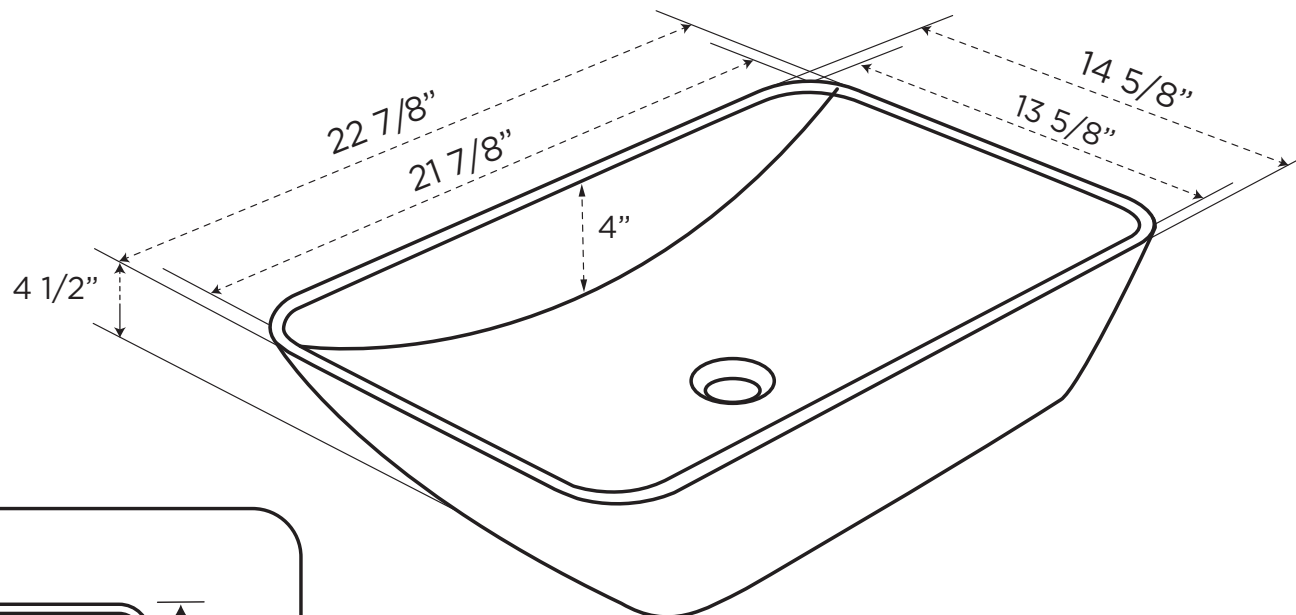

SPECIFICATIONS / TECHNICAL DATA

VESSEL SINK

WHITE

23"

Bottom

ATTENTION! Dimensions may vary by up to 3/8". It is highly recommended to pull all dimensions of actual model for installation and measuring purposes.