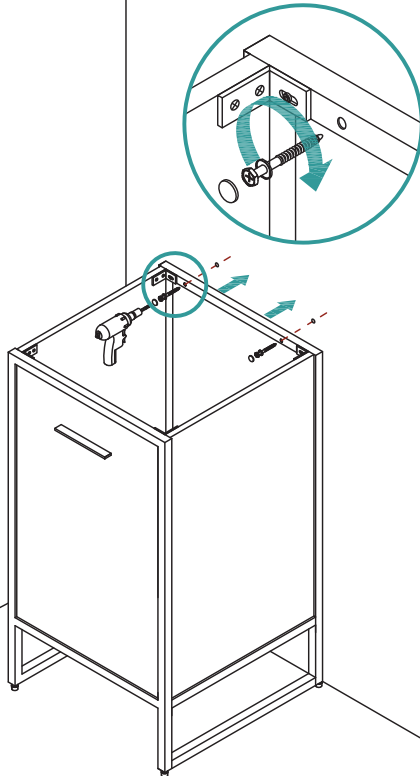

PART A		6 PIECES
PART B		6 PIECES
PART C		6 PIECES

TOOLS REQUIRED

Silicone

Safety Glass

Level

Silicone/
Caulk Gun

Tape
Measure

Soft Cloth
or Blanket

Drill

Drill Bit

Pencil/Marker

DIMENSIONS/TECHNICAL DATA
MODEL# VD20

ATTENTION! Dimensions may vary by up to 3/8".
It is highly recommended to pull all dimensions of actual model for installation and measuring purposes.

1

2

3

4

5

FINISHED

RETAIN THIS INSTALLATION MANUAL
FOR FUTURE REFERENCE.

Thank you for choosing FINE FIXTURES.