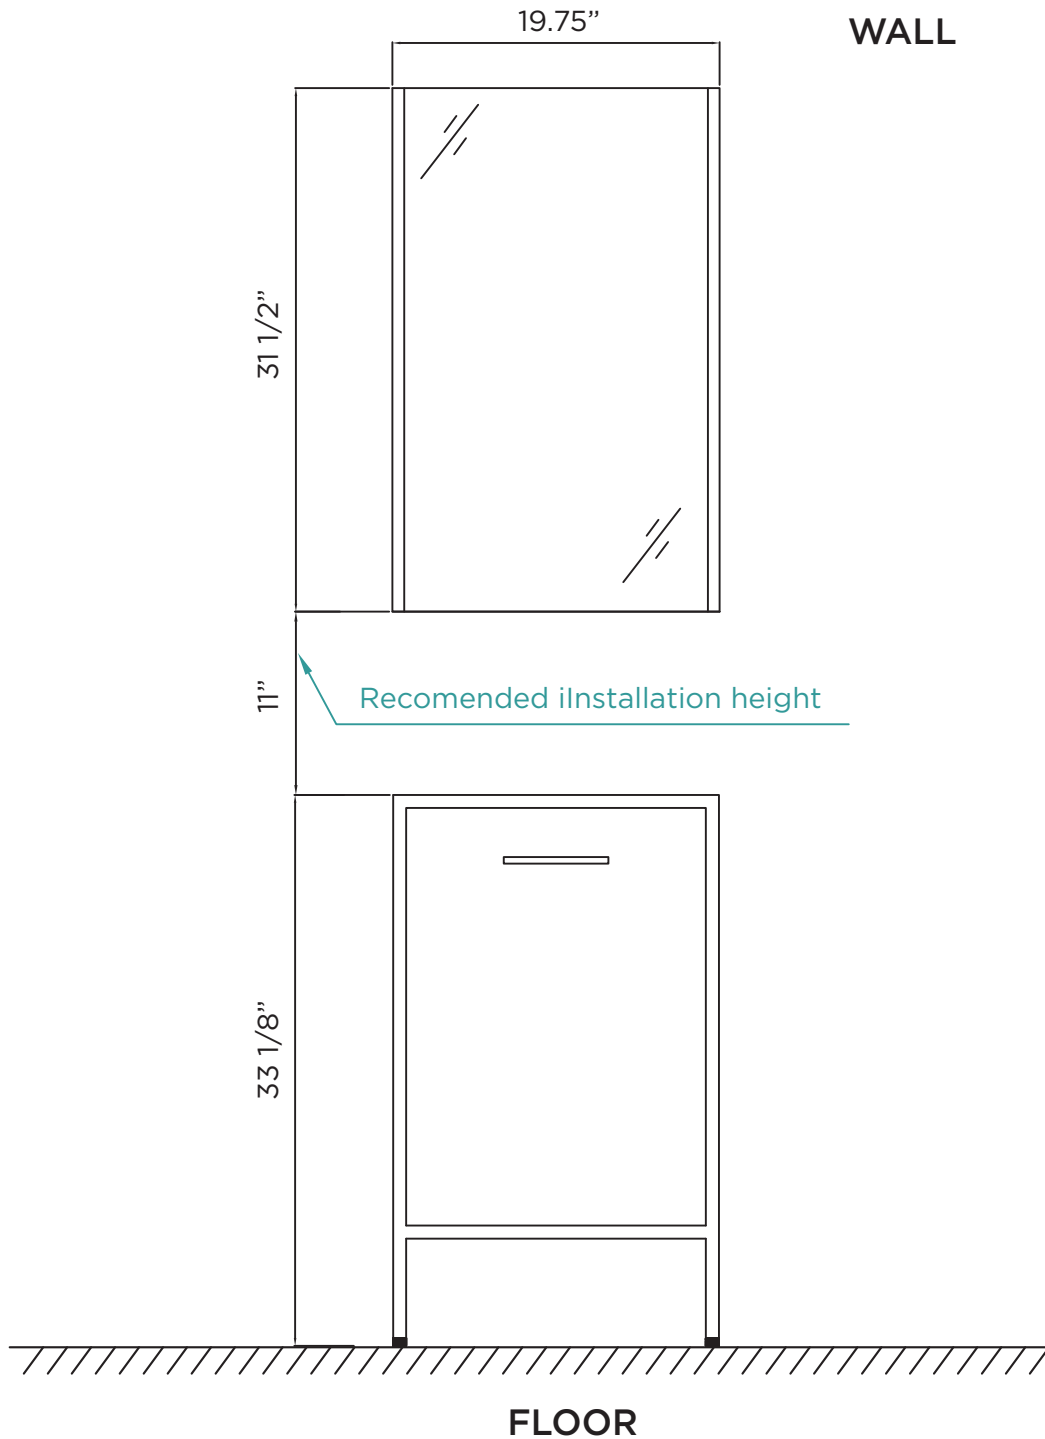

Drill

Drill Bit

Pencil/Marker

DIMENSIONS/TECHNICAL DATA
MODEL# VD20

ATTENTION! Dimensions may vary by up to 3/8".
It is highly recommended to pull all dimensions of actual model for installation and measuring purposes.