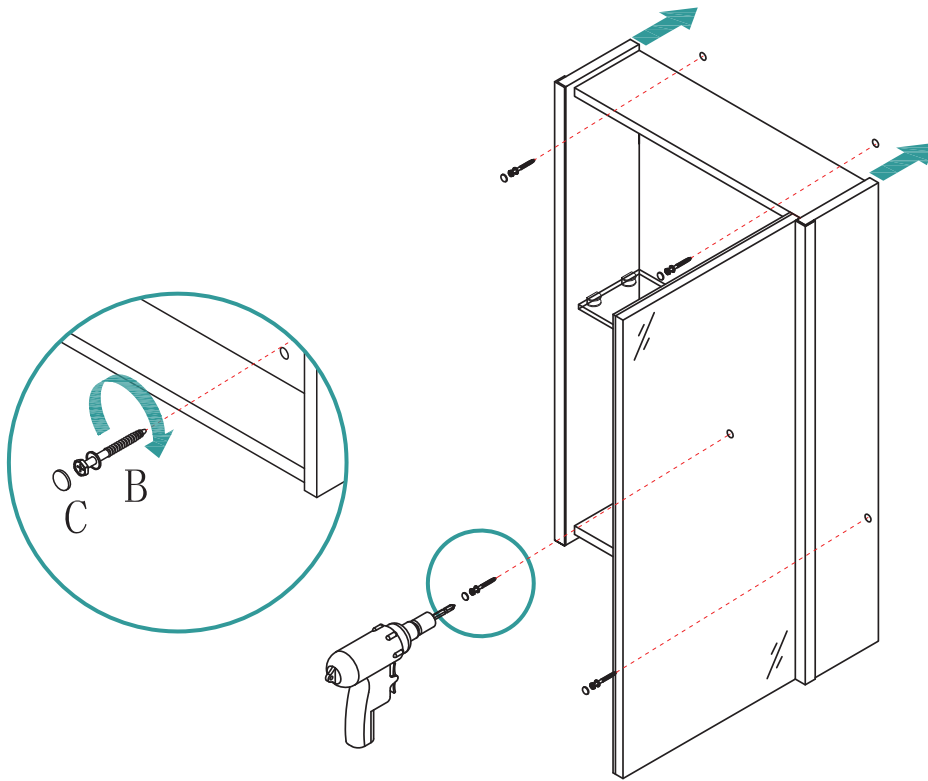

PART A		6 PIECES
PART B		6 PIECES
PART C		6 PIECES

TOOLS REQUIRED

Silicone

Safety Glass

Level

Silicone/
Caulk Gun

Tape
Measure

Soft Cloth
or Blanket

Drill

Drill Bit

Pencil/Marker

DIMENSIONS/TECHNICAL DATA
MODEL# VD20

ATTENTION! Dimensions may vary by up to 3/8".
It is highly recommended to pull all dimensions of actual model for installation and measuring purposes.

1

2

3

4

5

FINISHED

RETAIN THIS INSTALLATION MANUAL
FOR FUTURE REFERENCE.

Thank you for choosing FINE FIXTURES.