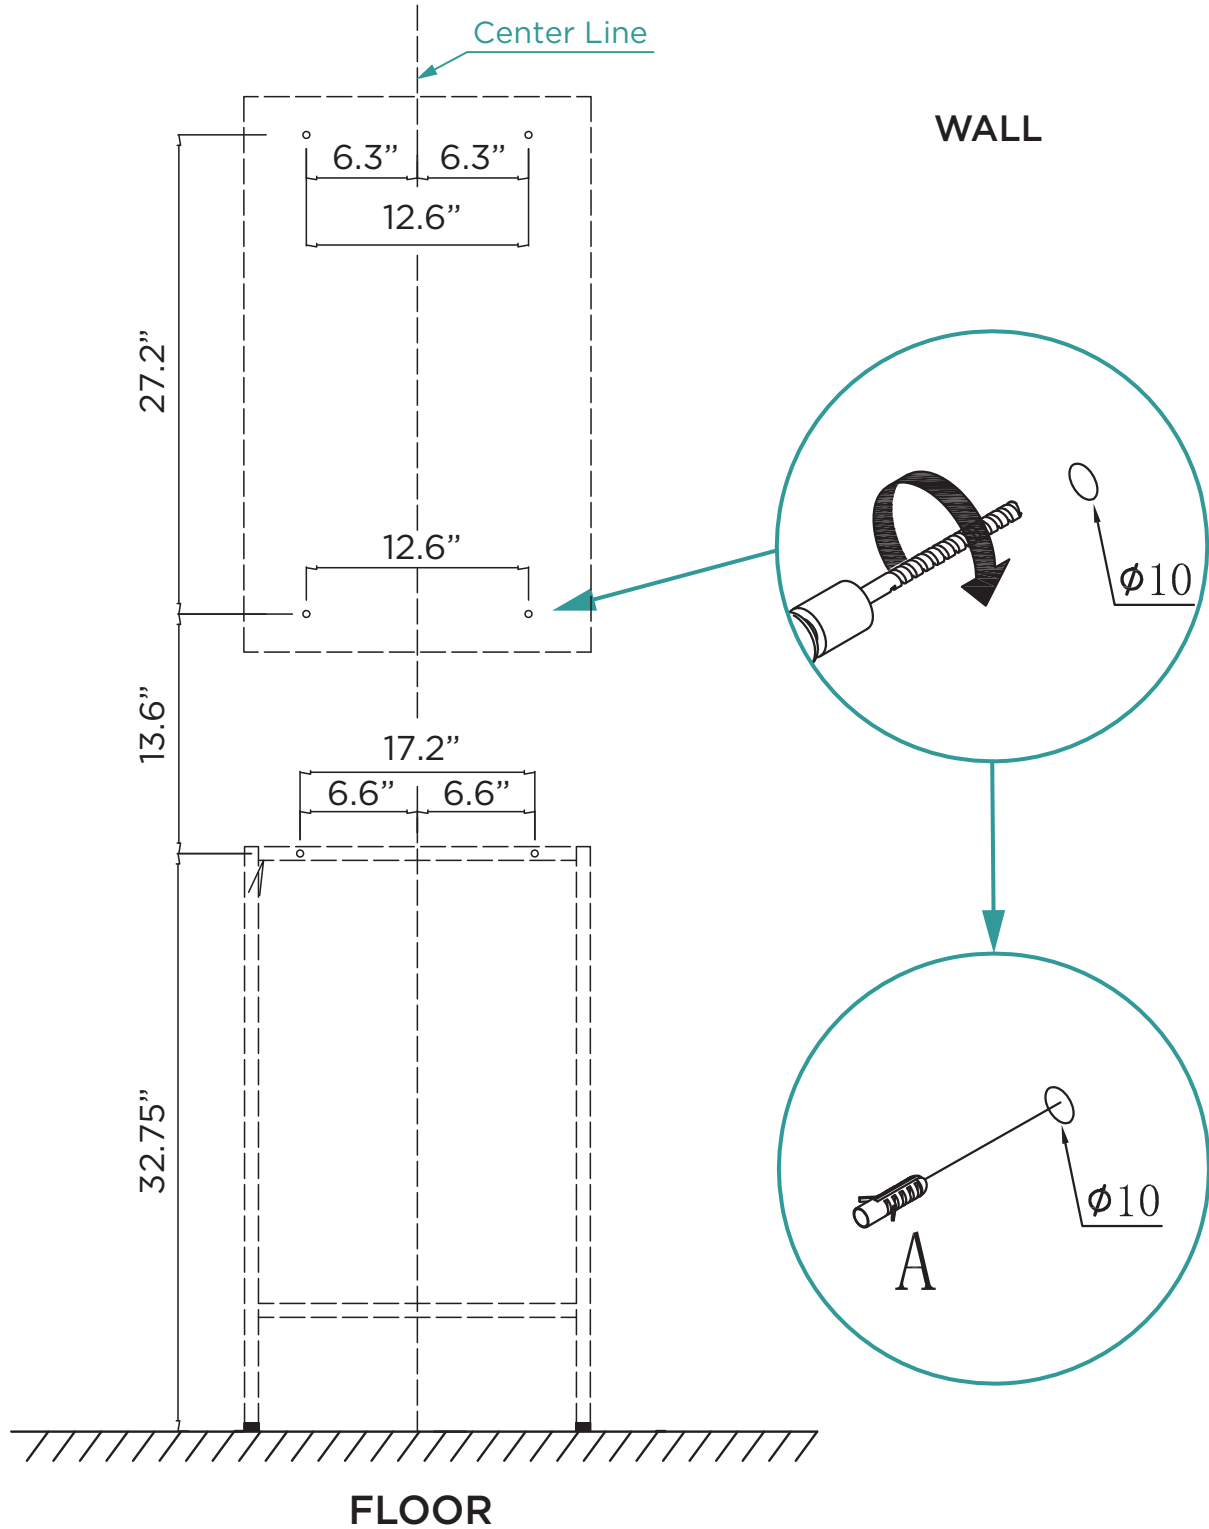

PART A		6 PIECES
PART B		6 PIECES
PART C		6 PIECES

TOOLS REQUIRED

Silicone

Safety Glass

Level

Silicone/
Caulk Gun

Tape
Measure

Soft Cloth
or Blanket

Drill

Drill Bit

Pencil/Marker

DIMENSIONS/TECHNICAL DATA
MODEL# VD20

ATTENTION! Dimensions may vary by up to 3/8".
It is highly recommended to pull all dimensions of actual model for installation and measuring purposes.

1

2

3

4

5

FINISHED

RETAIN THIS INSTALLATION MANUAL
FOR FUTURE REFERENCE.

Thank you for choosing FINE FIXTURES.