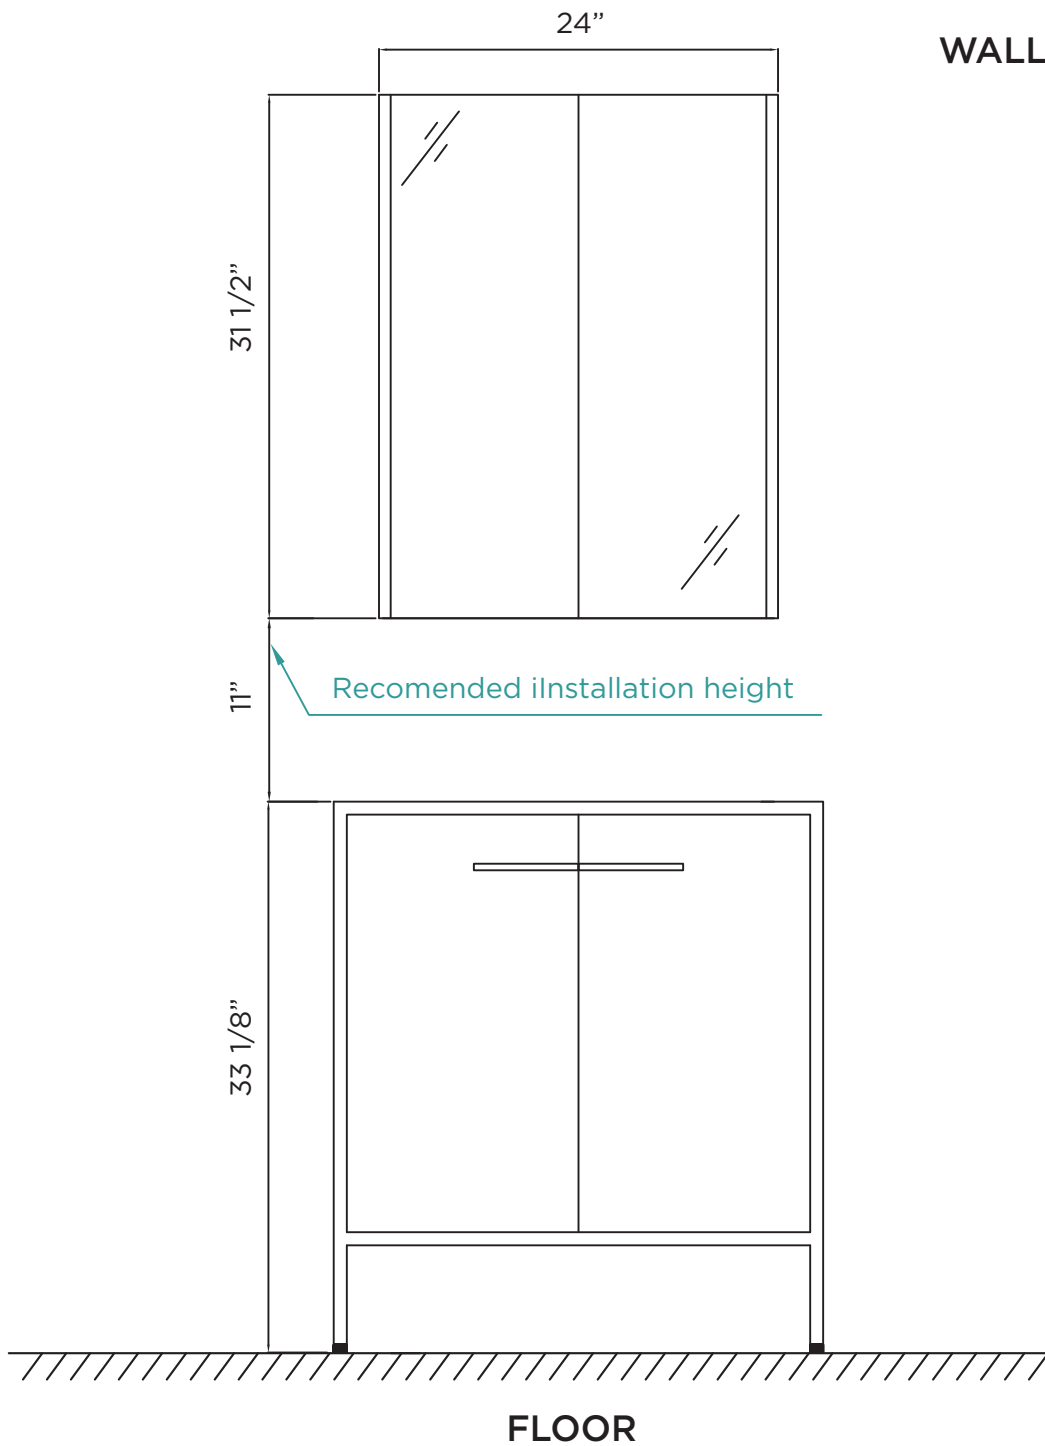

**DIMENSIONS/TECHNICAL DATA**  
**MODEL# VD30**

**ATTENTION!** *Dimensions may vary by up to 3/8".  
It is highly recommended to pull all dimensions of actual model for installation and measuring purposes.*