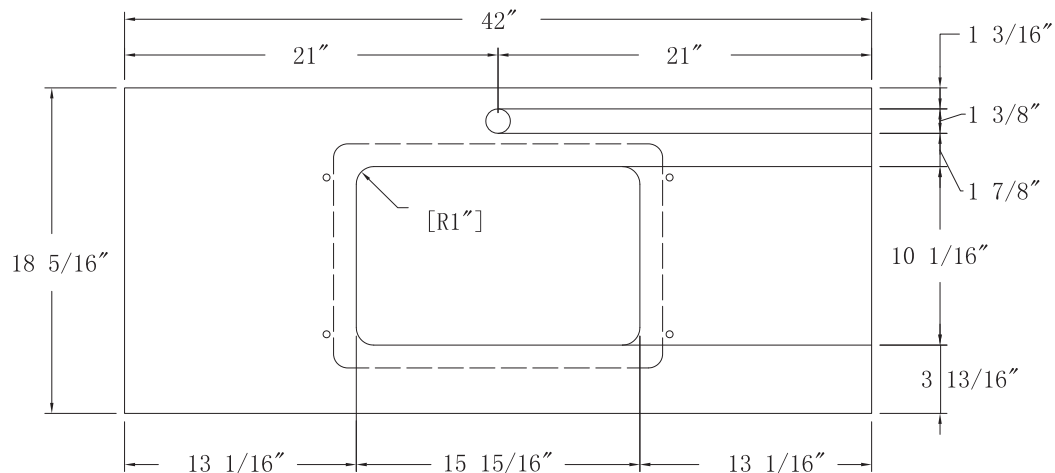

SPECIFICATIONS / TECHNICAL DATA

SINTERED STONE TOP

SINGLE SINK

42"

ATTENTION! Dimensions may vary by up to 3/8". It is highly recommended to pull all dimensions of actual model for installation and measuring purposes.

MODEL# SS48