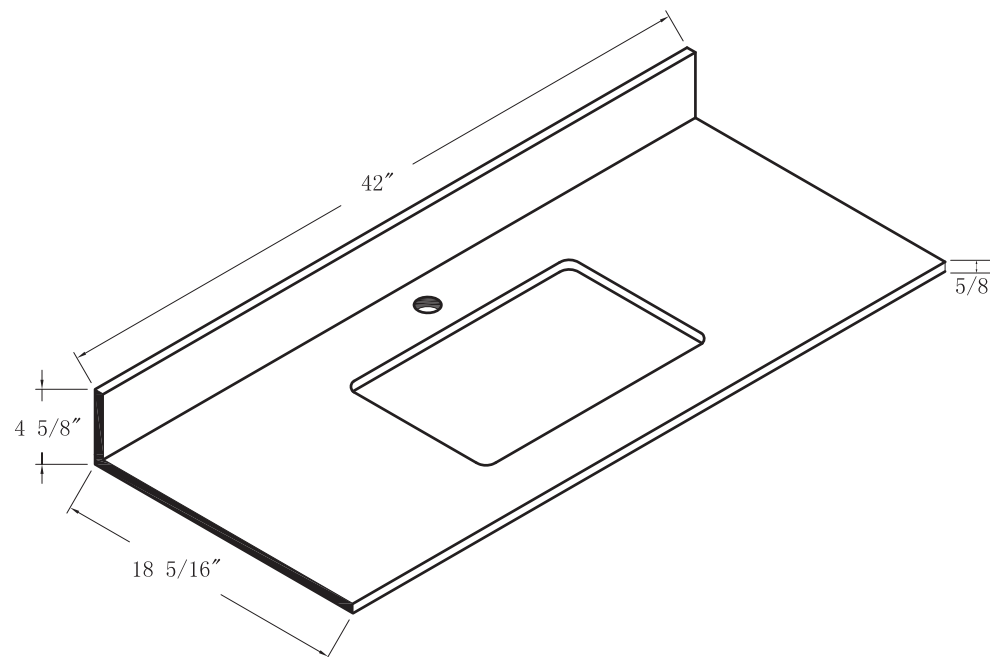

SPECIFICATIONS / TECHNICAL DATA

SINTERED STONE TOP

SINGLE SINK

42"

ATTENTION! Dimensions may vary by up to 3/8". It is highly recommended to pull all dimensions of actual model for installation and measuring purposes.

MODEL# SS48