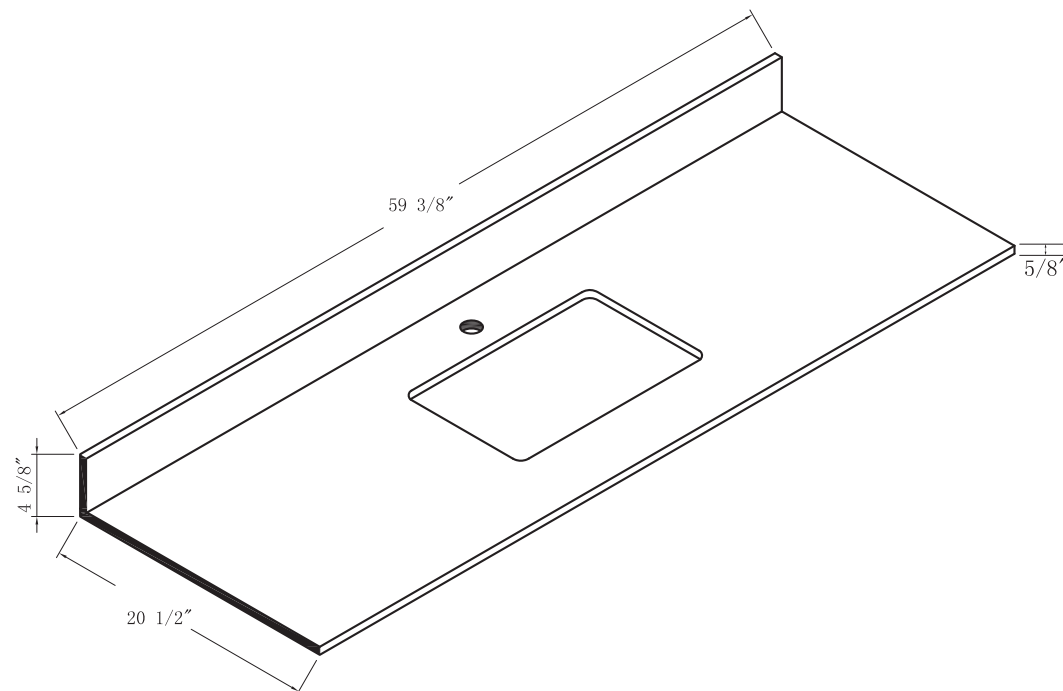

SPECIFICATIONS / TECHNICAL DATA

SINTERED STONE TOP

SINGLE SINK

60"

ATTENTION! Dimensions may vary by up to 3/8". It is highly recommended to pull all dimensions of actual model for installation and measuring purposes.

MODEL# SS60