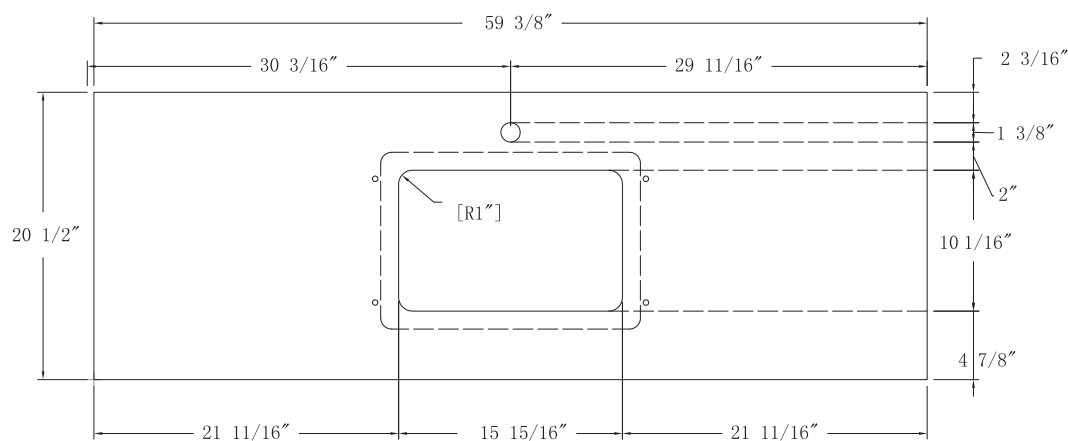

SPECIFICATIONS / TECHNICAL DATA

SINTERED STONE TOP

SINGLE SINK

60"

ATTENTION! Dimensions may vary by up to 3/8". It is highly recommended to pull all dimensions of actual model for installation and measuring purposes.

MODEL# SS60