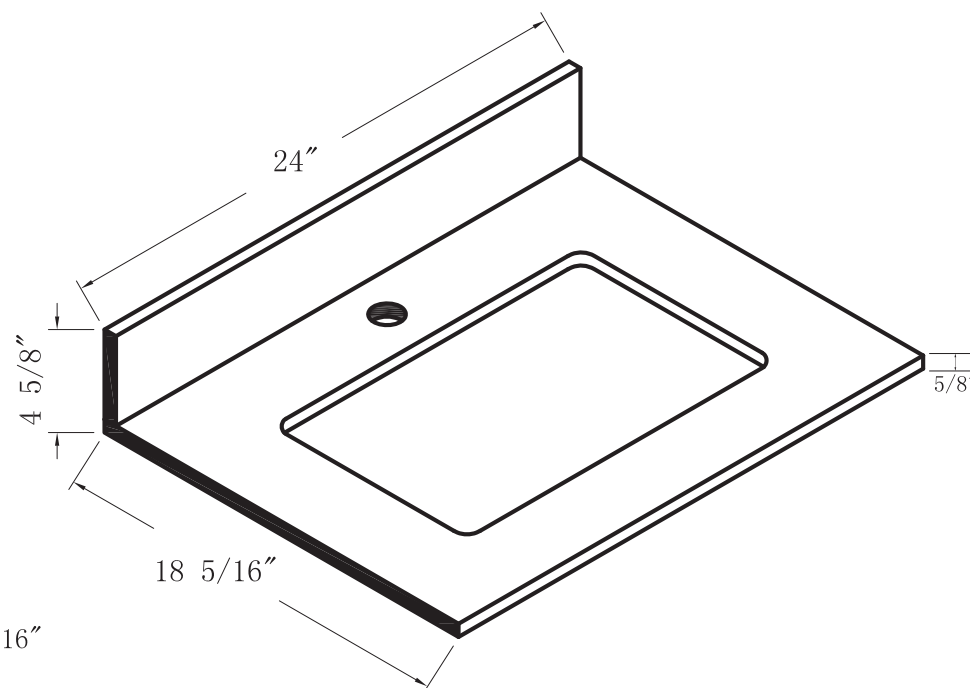

SPECIFICATIONS / TECHNICAL DATA

SINTERED STONE TOP

SINGLE SINK

24"

ATTENTION! Dimensions may vary by up to 3/8". It is highly recommended to pull all dimensions of actual model for installation and measuring purposes.

MODEL# SS24