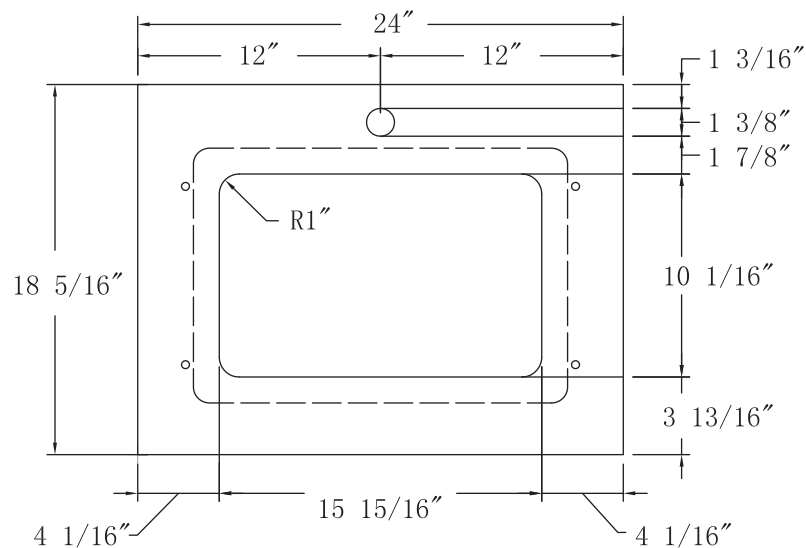

SPECIFICATIONS / TECHNICAL DATA

SINTERED STONE TOP

SINGLE SINK

24"

ATTENTION! Dimensions may vary by up to 3/8". It is highly recommended to pull all dimensions of actual model for installation and measuring purposes.

MODEL# SS24