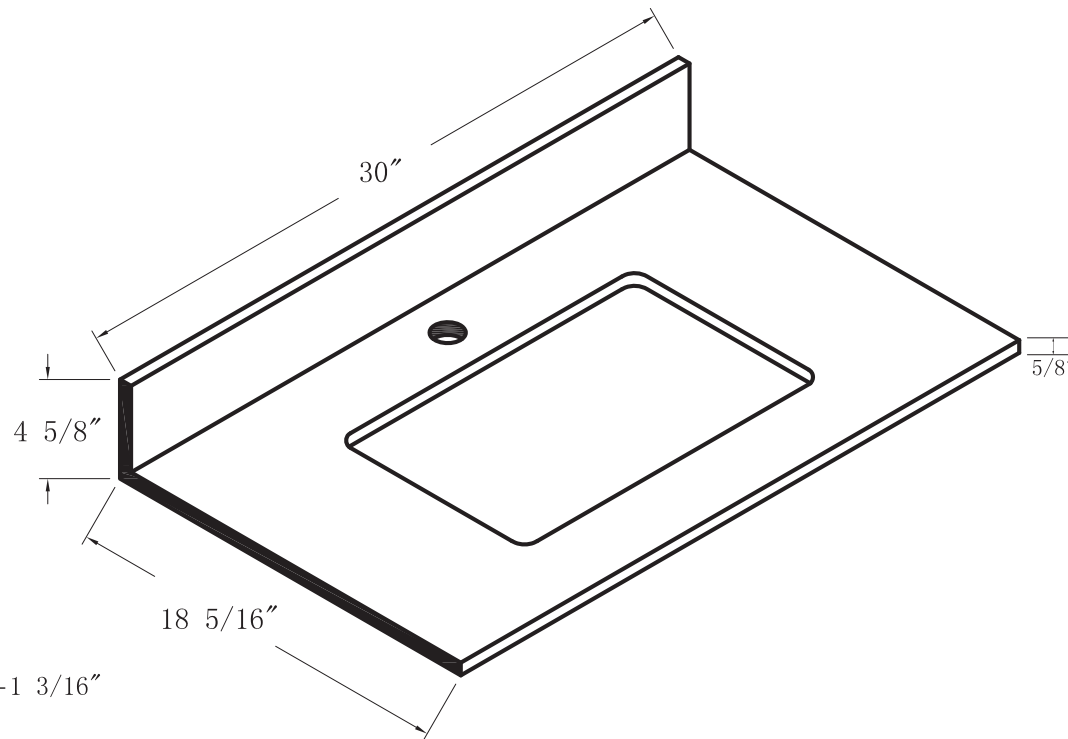

SPECIFICATIONS / TECHNICAL DATA

SINTERED STONE TOP

SINGLE SINK

30"

ATTENTION! Dimensions may vary by up to 3/8". It is highly recommended to pull all dimensions of actual model for installation and measuring purposes.

MODEL# SS30