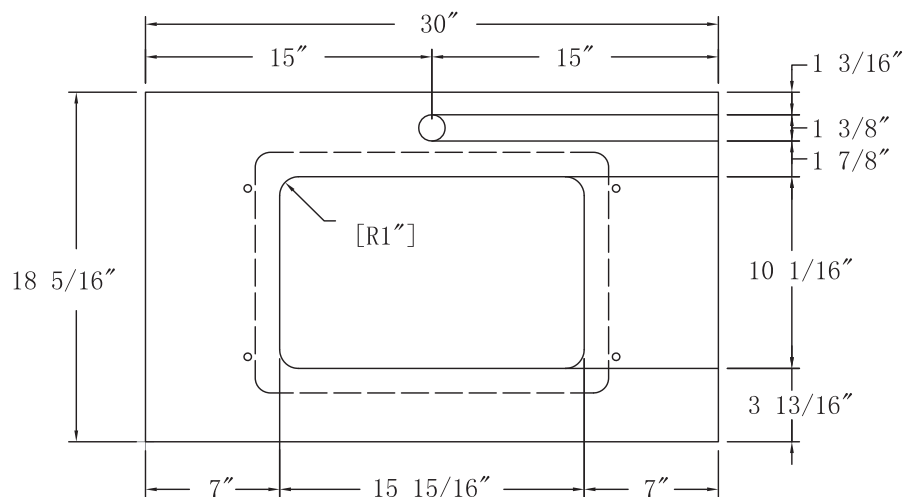

SPECIFICATIONS / TECHNICAL DATA

SINTERED STONE TOP

SINGLE SINK

30"

ATTENTION! Dimensions may vary by up to 3/8". It is highly recommended to pull all dimensions of actual model for installation and measuring purposes.

MODEL# SS30