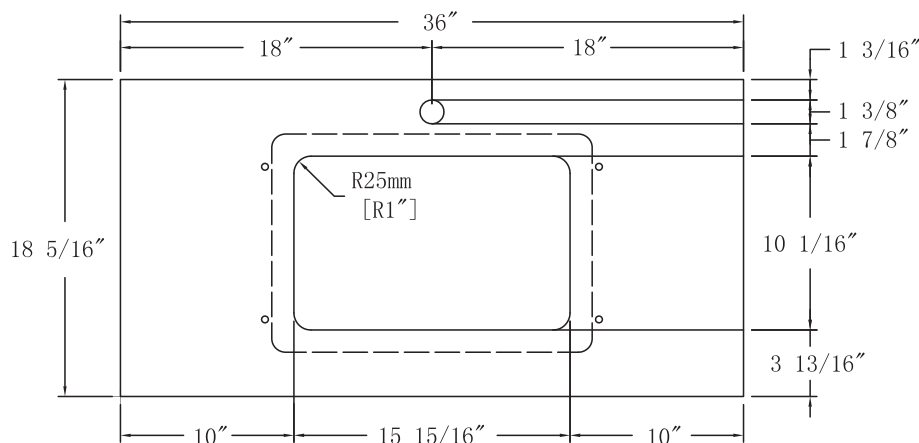

SPECIFICATIONS / TECHNICAL DATA

SINTERED STONE TOP

SINGLE SINK

36"

ATTENTION! Dimensions may vary by up to 3/8". It is highly recommended to pull all dimensions of actual model for installation and measuring purposes.

MODEL# SS36