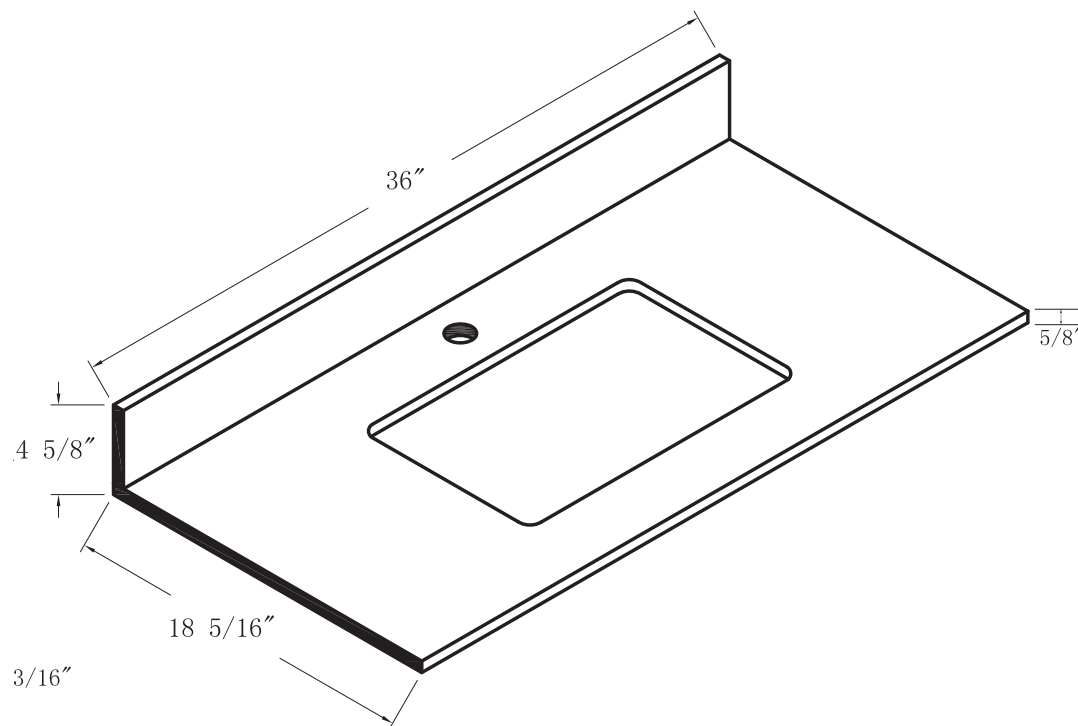

SPECIFICATIONS / TECHNICAL DATA

SINTERED STONE TOP

SINGLE SINK

36"

ATTENTION! Dimensions may vary by up to 3/8". It is highly recommended to pull all dimensions of actual model for installation and measuring purposes.

MODEL# SS36