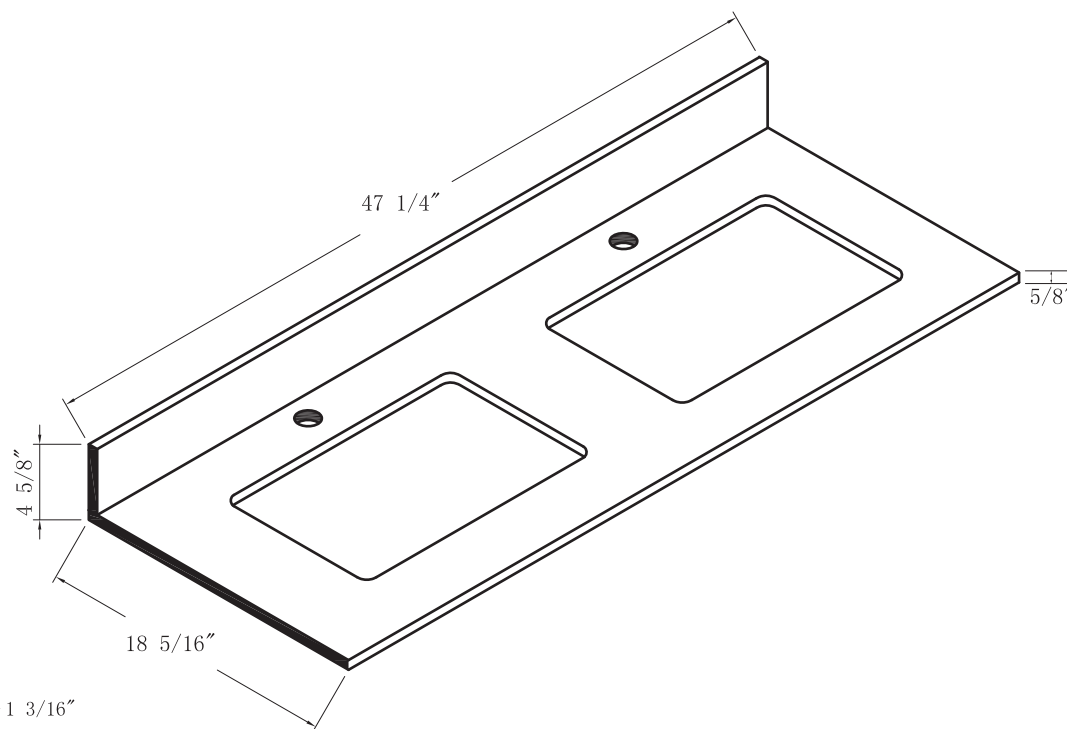

SPECIFICATIONS / TECHNICAL DATA

SINTERED STONE TOP

DOUBLE SINK

48"

ATTENTION! Dimensions may vary by up to 3/8". It is highly recommended to pull all dimensions of actual model for installation and measuring purposes.

MODEL# SS48-D