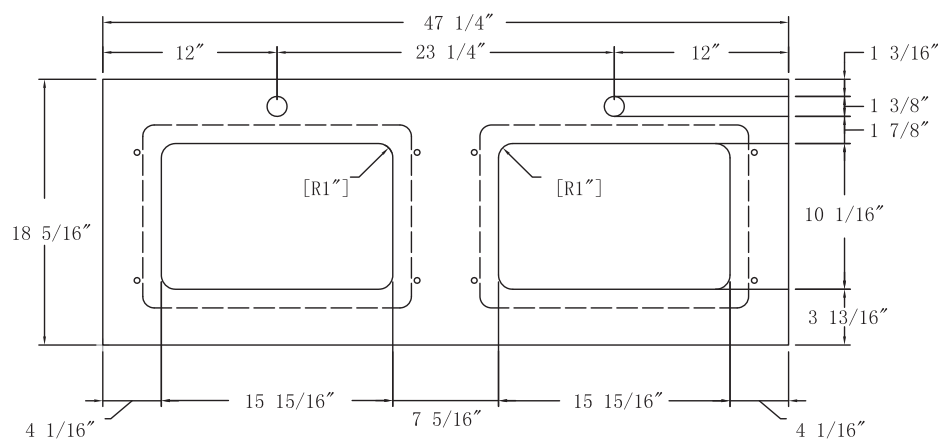

SPECIFICATIONS / TECHNICAL DATA

SINTERED STONE TOP

DOUBLE SINK

48"

ATTENTION! Dimensions may vary by up to 3/8". It is highly recommended to pull all dimensions of actual model for installation and measuring purposes.

MODEL# SS48-D