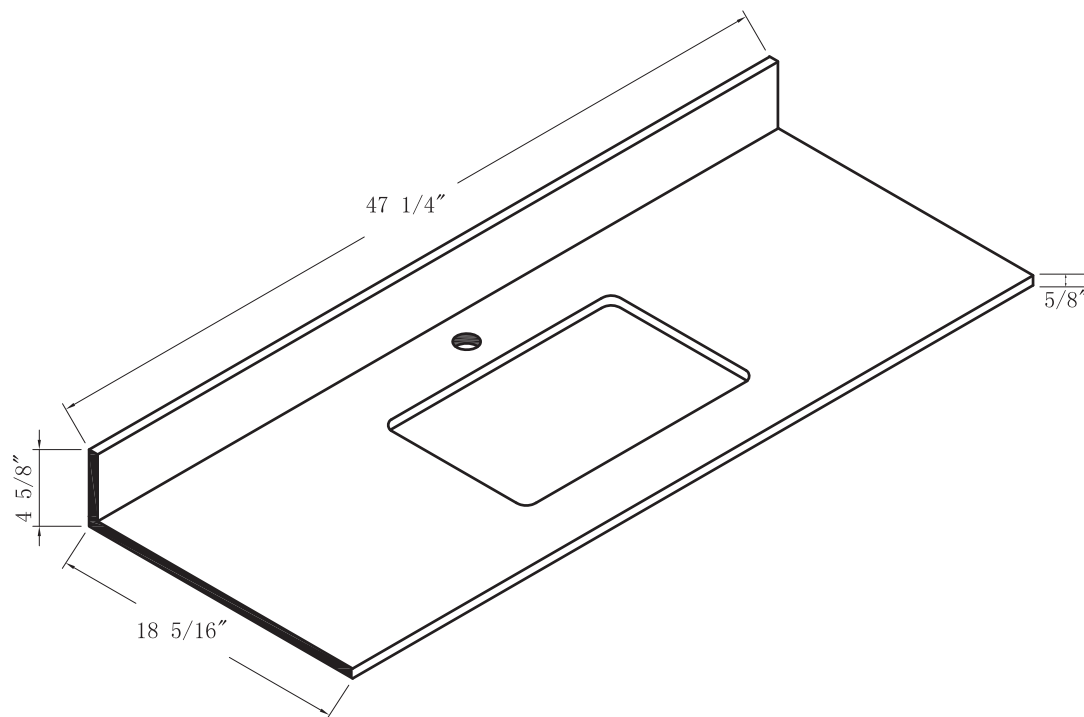

SPECIFICATIONS / TECHNICAL DATA

SINTERED STONE TOP

SINGLE SINK

48"

ATTENTION! Dimensions may vary by up to 3/8". It is highly recommended to pull all dimensions of actual model for installation and measuring purposes.

MODEL# SS48