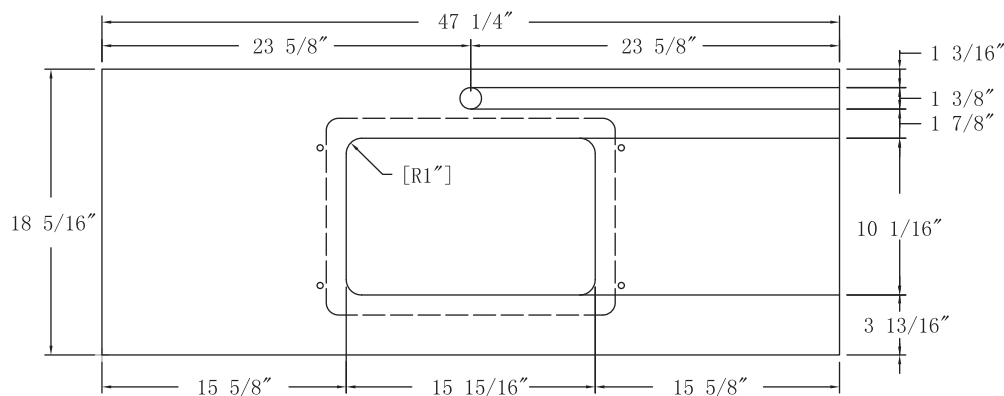

SPECIFICATIONS / TECHNICAL DATA

SINTERED STONE TOP

SINGLE SINK

48"

ATTENTION! Dimensions may vary by up to 3/8". It is highly recommended to pull all dimensions of actual model for installation and measuring purposes.

MODEL# SS48