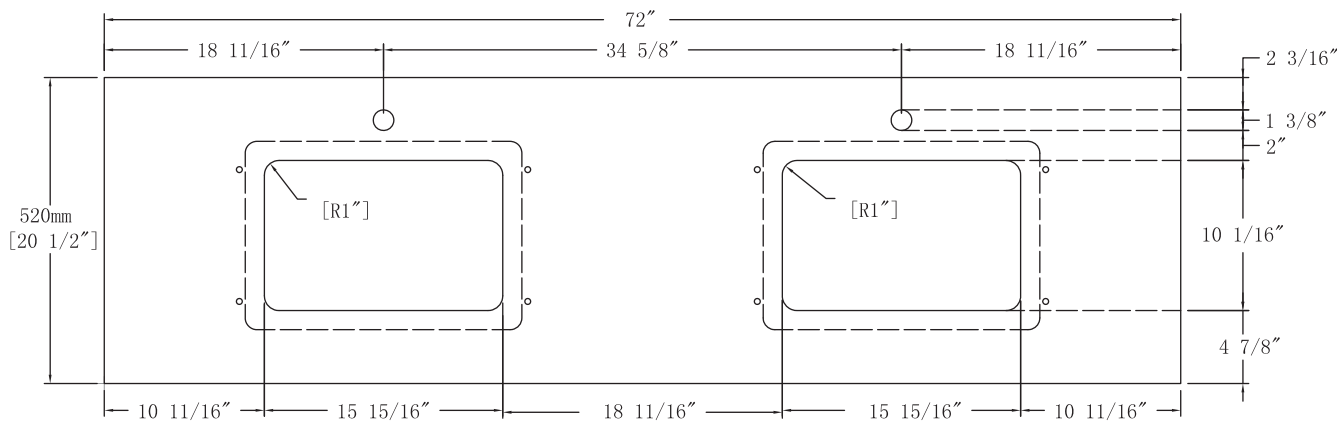

SPECIFICATIONS / TECHNICAL DATA

SINTERED STONE TOP

DOUBLE SINK

72"

ATTENTION! Dimensions may vary by up to 3/8". It is highly recommended to pull all dimensions of actual model for installation and measuring purposes.

MODEL# SS72-D