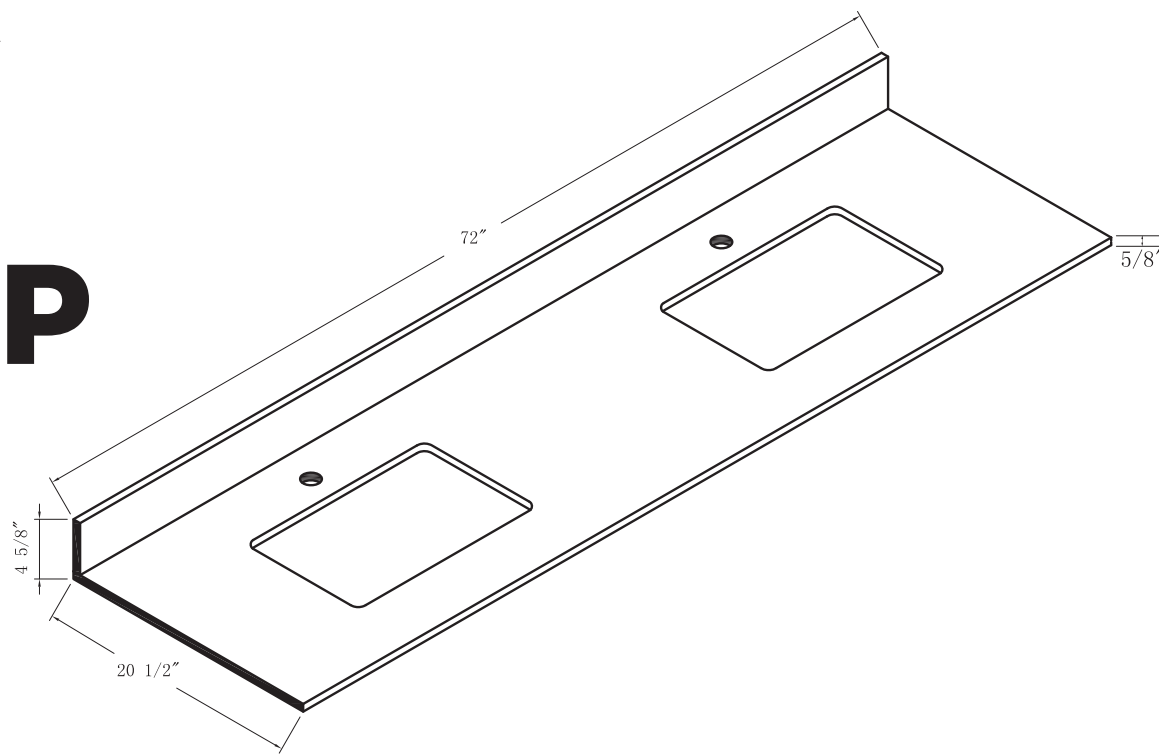

SPECIFICATIONS / TECHNICAL DATA

SINTERED STONE TOP

DOUBLE SINK

72"

ATTENTION! Dimensions may vary by up to 3/8". It is highly recommended to pull all dimensions of actual model for installation and measuring purposes.

MODEL# SS72-D