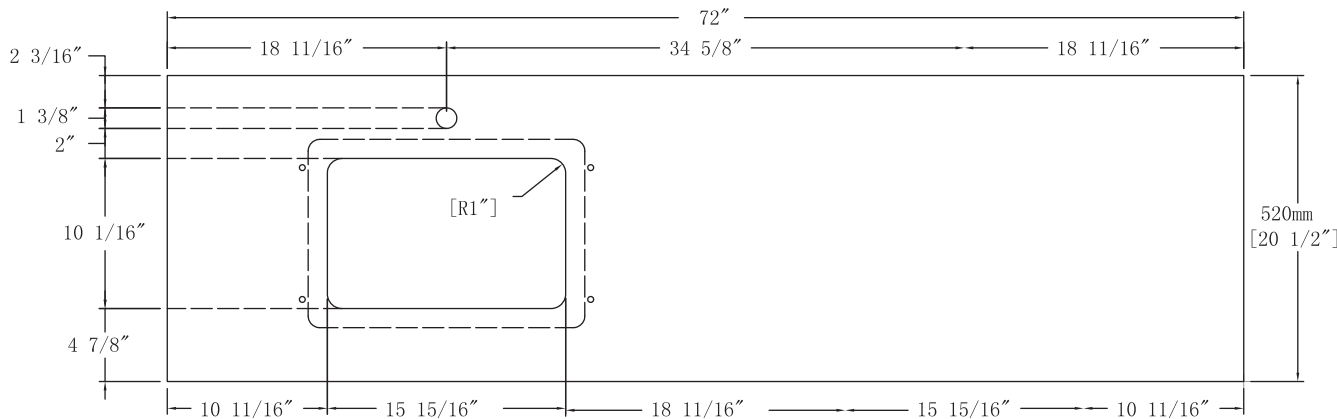

SPECIFICATIONS / TECHNICAL DATA

SINTERED STONE TOP

SINGLE LEFT SINK

72"

ATTENTION! Dimensions may vary by up to 3/8". It is highly recommended to pull all dimensions of actual model for installation and measuring purposes.

MODEL# SS72-L