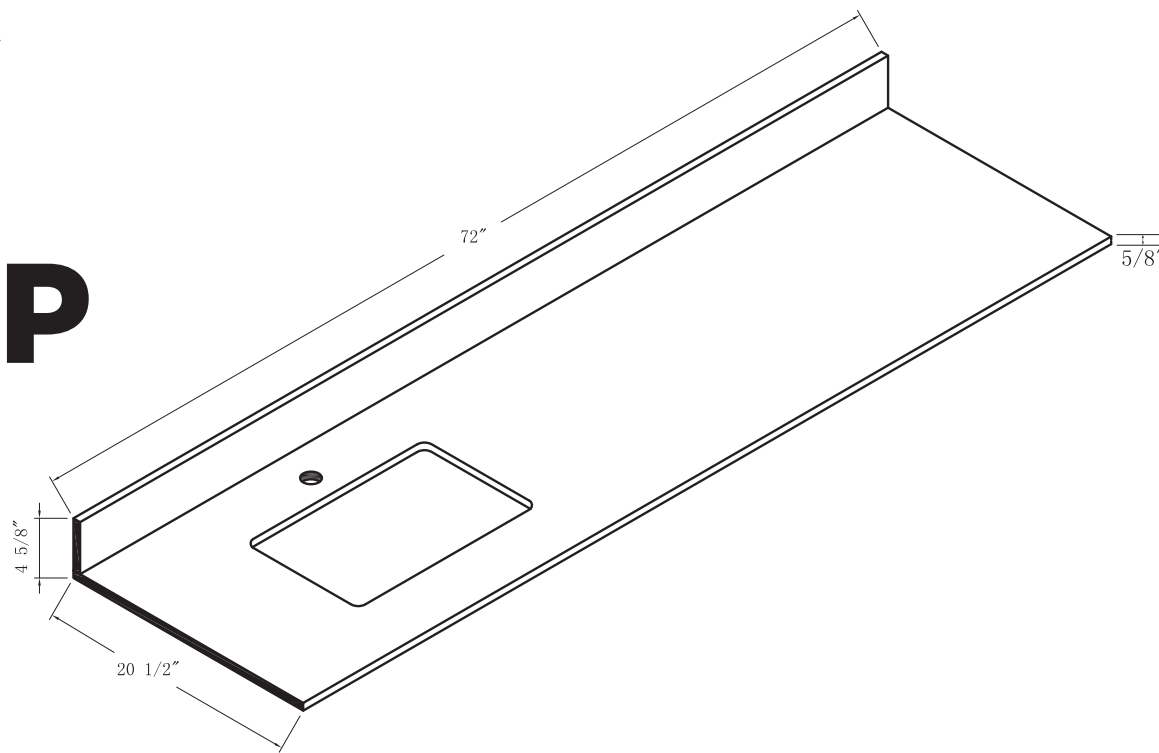

SPECIFICATIONS / TECHNICAL DATA

SINTERED STONE TOP

SINGLE LEFT SINK

72"

ATTENTION! Dimensions may vary by up to 3/8". It is highly recommended to pull all dimensions of actual model for installation and measuring purposes.

MODEL# SS72-L