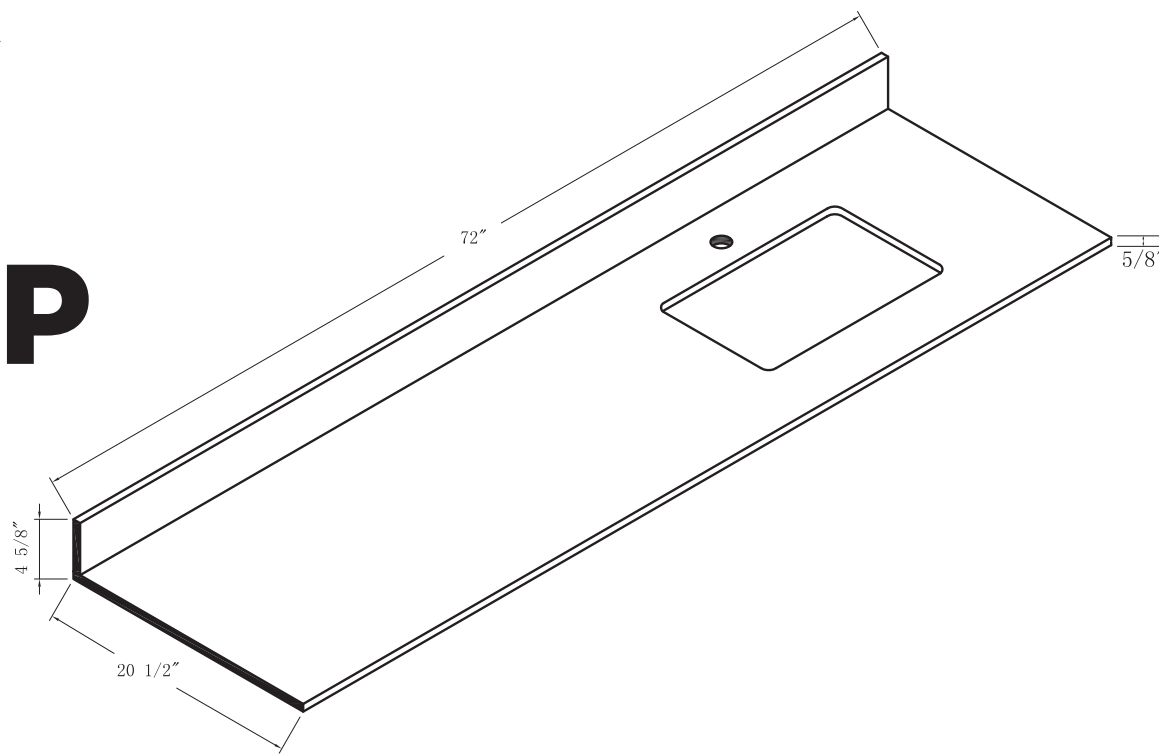

**SPECIFICATIONS / TECHNICAL DATA**

**SINTERED  
STONE TOP  
SINGLE RIGHT SINK**

**72"**

**ATTENTION!** Dimensions may vary by up to 3/8". It is highly recommended to pull all dimensions of actual model for installation and measuring purposes.

**MODEL# SS72-R**