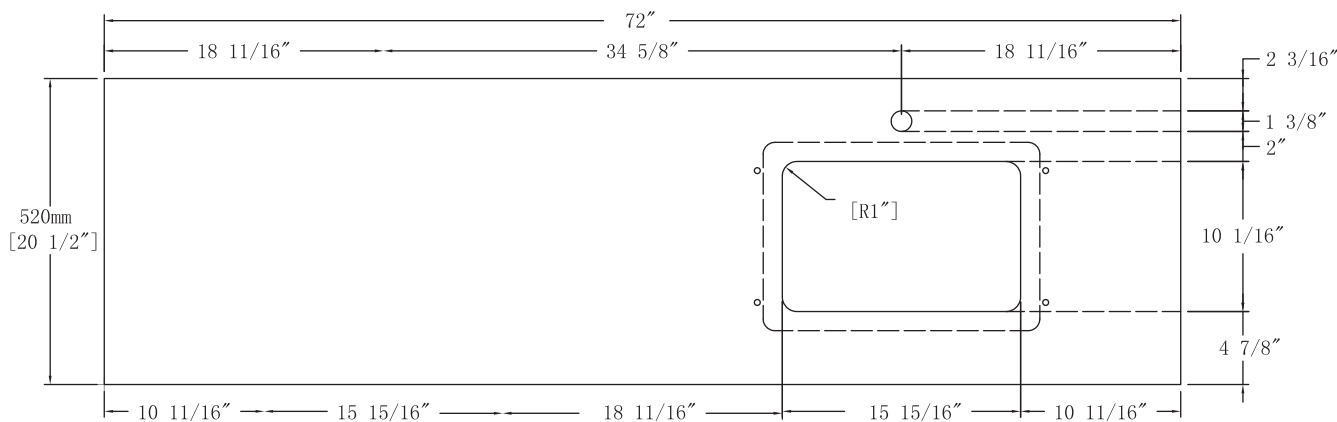

**SPECIFICATIONS / TECHNICAL DATA**

**SINTERED  
STONE TOP  
SINGLE RIGHT SINK**

**72"**

**ATTENTION!** Dimensions may vary by up to 3/8". It is highly recommended to pull all dimensions of actual model for installation and measuring purposes.