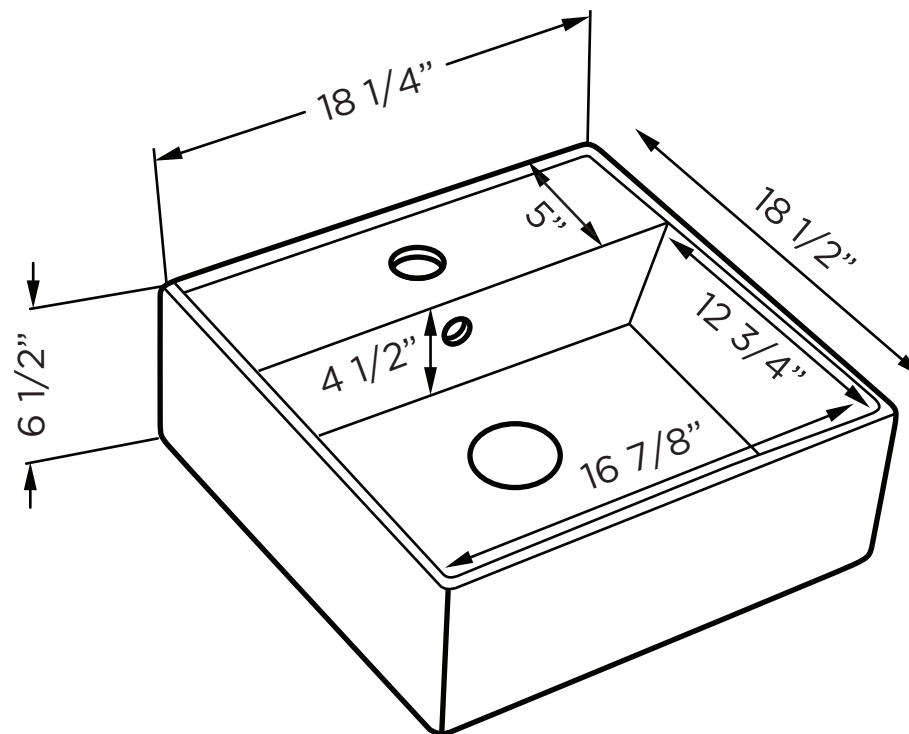

SPECIFICATIONS / TECHNICAL DATA

MODERN SQUARE VESSEL SINK

ATTENTION! Dimensions may vary by up to 3/8". It is highly recommended to pull all dimensions of actual model for installation and measuring purposes.

MODEL# VE1616SW