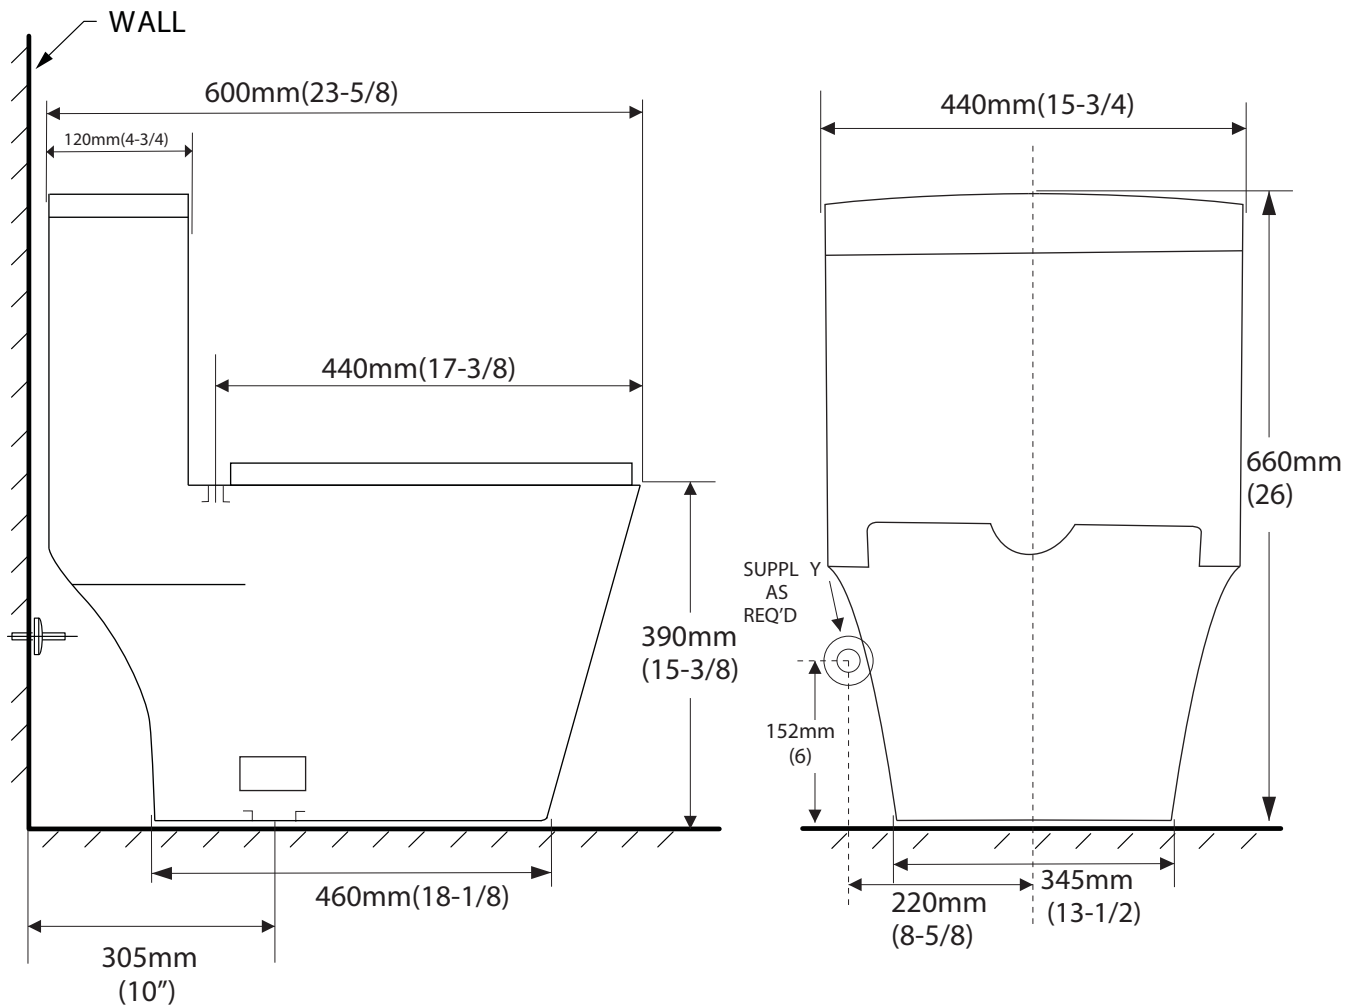

# DIMENSIONS/TECHNICAL DATA

## MODEL# MOTB18W

**ATTENTION!** Dimensions may vary by up to 3/8". It is highly recommended to pull all dimensions of actual model for installation and measuring purposes.