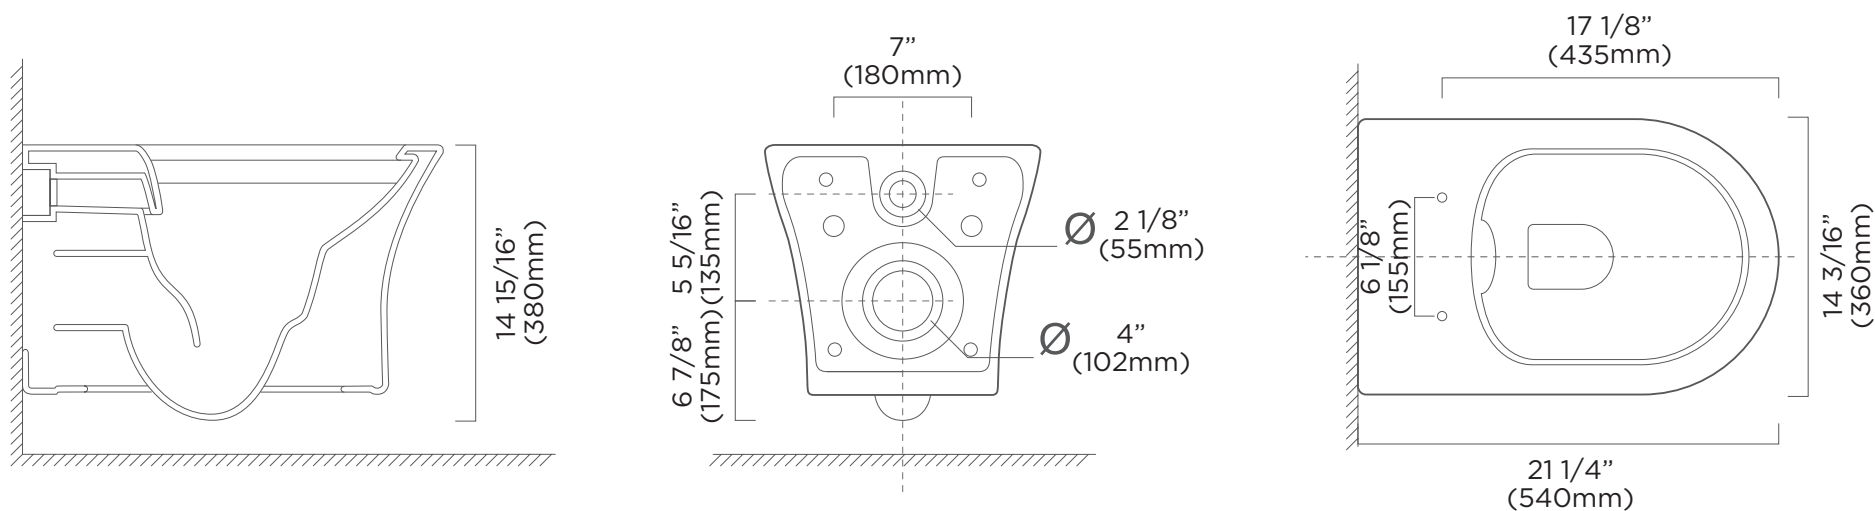

SPECIFICATIONS / TECHNICAL DATA

WALL-HUNG TOILET

ATTENTION! Dimensions may vary by up to 3/8". It is highly recommended to pull all dimensions of actual model for installation and measuring purposes.

MODEL# WT13RM