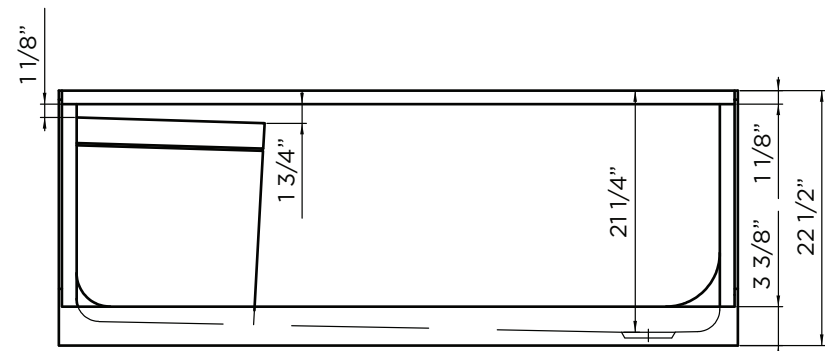

# SHOWER BASE

**SINGLE TRESHOLD  
WITH RIGHT DRAIN**

*ATTENTION! Dimensions may vary by up to 3/8". It is highly recommended to pull all dimensions of actual model for installation and measuring purposes.*