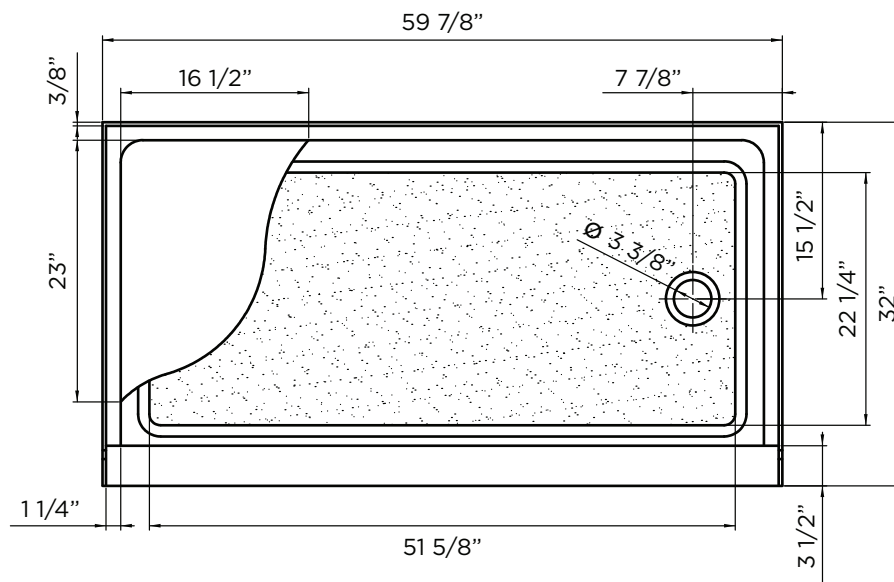

# SHOWER BASE

**SINGLE TRESHOLD  
WITH RIGHT DRAIN**

*ATTENTION! Dimensions may vary by up to 3/8". It is highly recommended to pull all dimensions of actual model for installation and measuring purposes.*