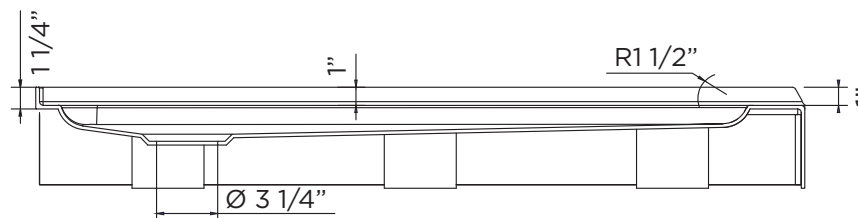

SPECIFICATIONS / TECHNICAL DATA

**SHOWER
BASE
DOUBLE THRESHOLD**

ATTENTION! Dimensions may vary by up to 3/8". It is highly recommended to pull all dimensions of actual model for installation and measuring purposes.