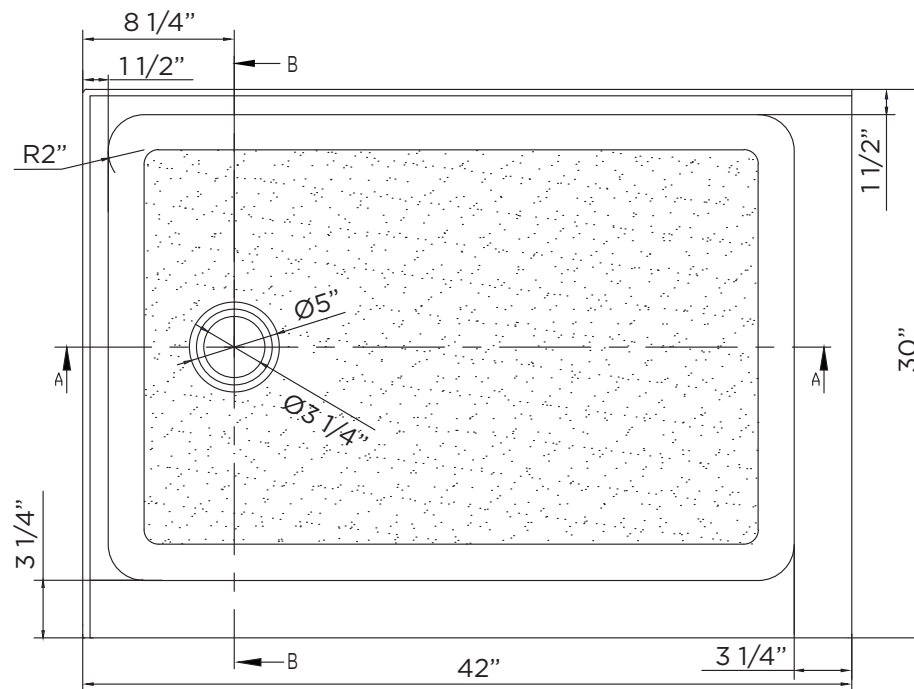

SPECIFICATIONS / TECHNICAL DATA

**SHOWER
BASE
DOUBLE THRESHOLD**

ATTENTION! Dimensions may vary by up to 3/8". It is highly recommended to pull all dimensions of actual model for installation and measuring purposes.

MODEL# SBA4230-L