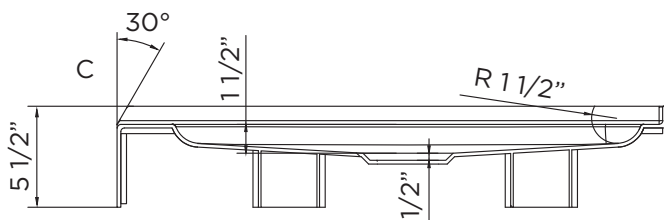

SPECIFICATIONS / TECHNICAL DATA

**SHOWER
BASE
DOUBLE THRESHOLD**

ATTENTION! Dimensions may vary by up to 3/8". It is highly recommended to pull all dimensions of actual model for installation and measuring purposes.