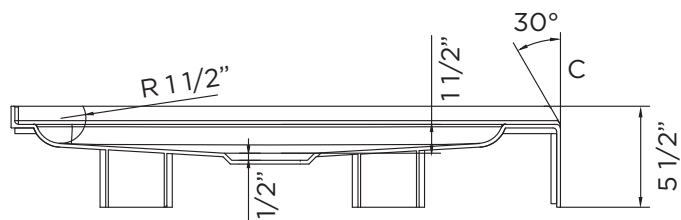

SPECIFICATIONS / TECHNICAL DATA

**SHOWER
BASE
DOUBLE THRESHOLD**

ATTENTION! Dimensions may vary by up to 3/8". It is highly recommended to pull all dimensions of actual model for installation and measuring purposes.