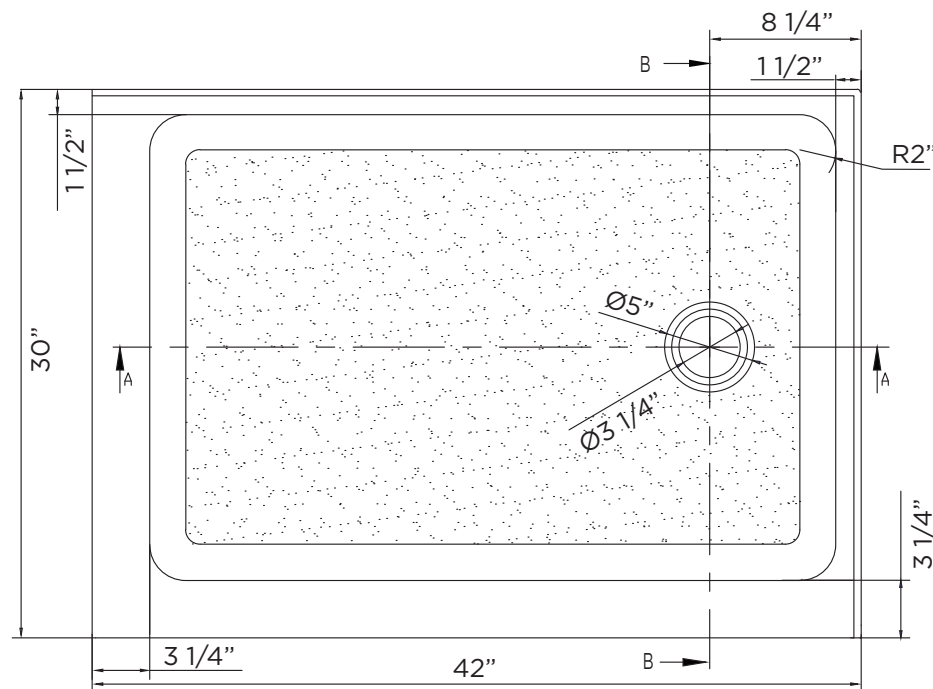

SPECIFICATIONS / TECHNICAL DATA

**SHOWER
BASE
DOUBLE THRESHOLD**

ATTENTION! Dimensions may vary by up to 3/8". It is highly recommended to pull all dimensions of actual model for installation and measuring purposes.

MODEL# SBA4230-R