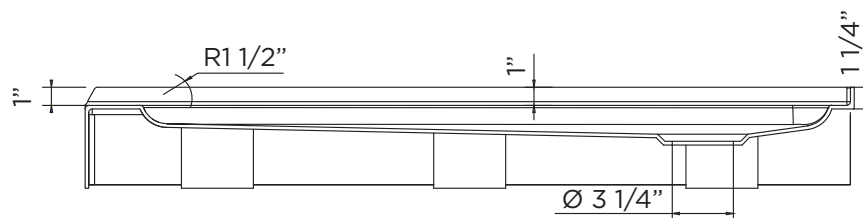

SPECIFICATIONS / TECHNICAL DATA

**SHOWER
BASE
DOUBLE THRESHOLD**

ATTENTION! Dimensions may vary by up to 3/8". It is highly recommended to pull all dimensions of actual model for installation and measuring purposes.