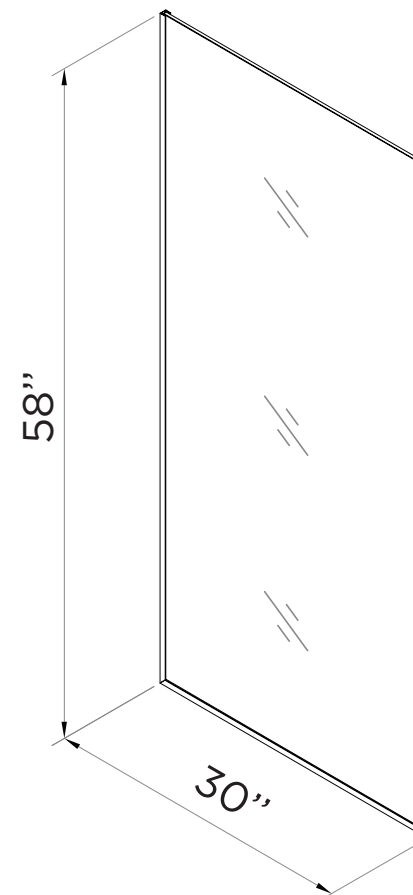

SPECIFICATIONS / TECHNICAL DATA

TUB PANEL

FIXED FRAMELESS

30"

ATTENTION! Dimensions may vary by up to 3/8". It is highly recommended to pull all dimensions of actual model for installation and measuring purposes.