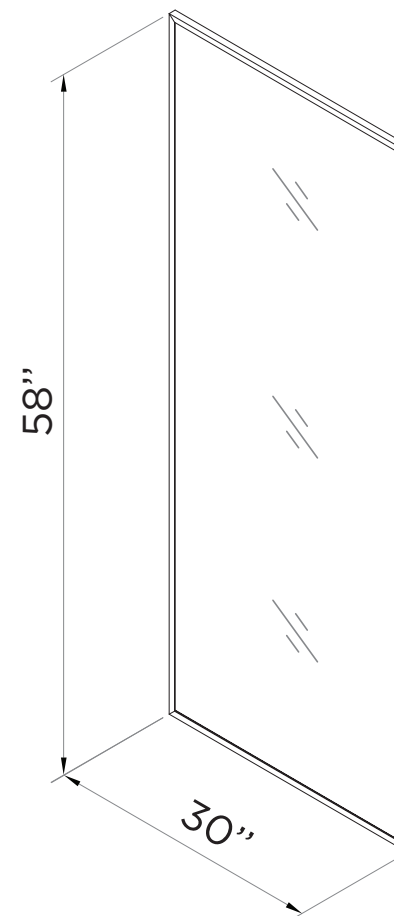

SPECIFICATIONS / TECHNICAL DATA

TUB PANEL

FIXES FULL FRAME

30"

ATTENTION! Dimensions may vary by up to 3/8". It is highly recommended to pull all dimensions of actual model for installation and measuring purposes.