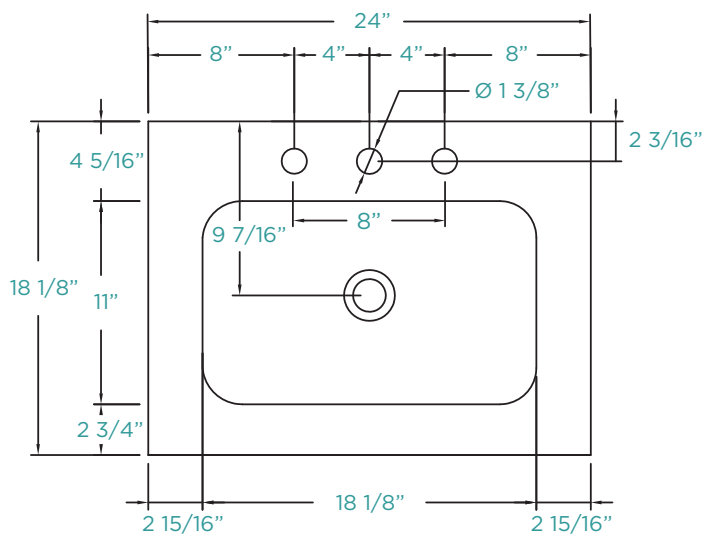

SPECIFICATIONS / TECHNICAL DATA

SERENITY SINK GLASS

24" x 18"

ATTENTION! Dimensions may vary by up to 3/8". It is highly recommended to pull all dimensions of actual model for installation and measuring purposes.