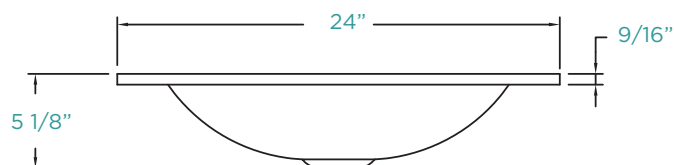

SPECIFICATIONS / TECHNICAL DATA

SERENITY SINK GLASS

24" x 18"

ATTENTION! Dimensions may vary by up to 3/8". It is highly recommended to pull all dimensions of actual model for installation and measuring purposes.