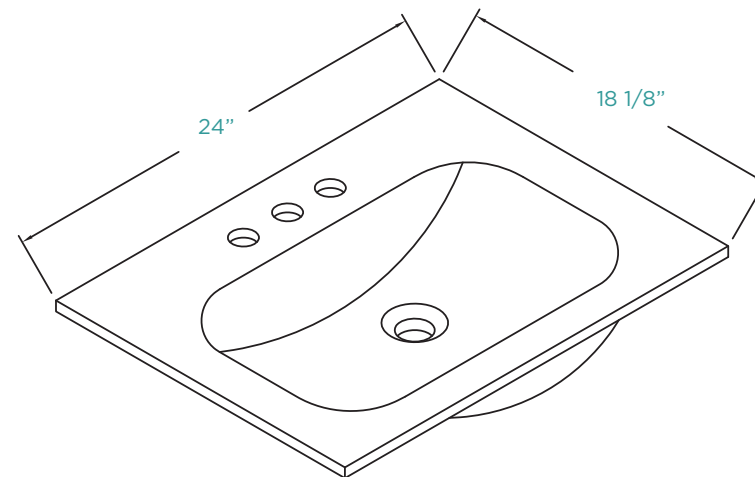

SPECIFICATIONS / TECHNICAL DATA

SERENITY SINK GLASS

24" x 18"

ATTENTION! Dimensions may vary by up to 3/8". It is highly recommended to pull all dimensions of actual model for installation and measuring purposes.