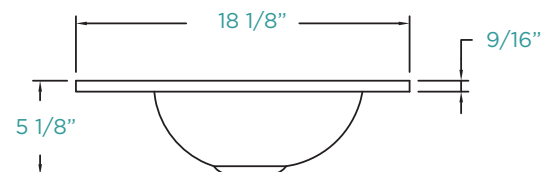

SPECIFICATIONS / TECHNICAL DATA

SERENITY SINK GLASS

24" x 18"

ATTENTION! Dimensions may vary by up to 3/8". It is highly recommended to pull all dimensions of actual model for installation and measuring purposes.