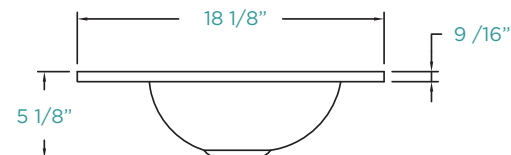

# SERENITY SINK GLASS

**30" x 18"**

**ATTENTION!** Dimensions may vary by up to  $3/8"$ . It is highly recommended to pull all dimensions of actual model for manufacturing purposes.

**MODEL# VG3018W-8**