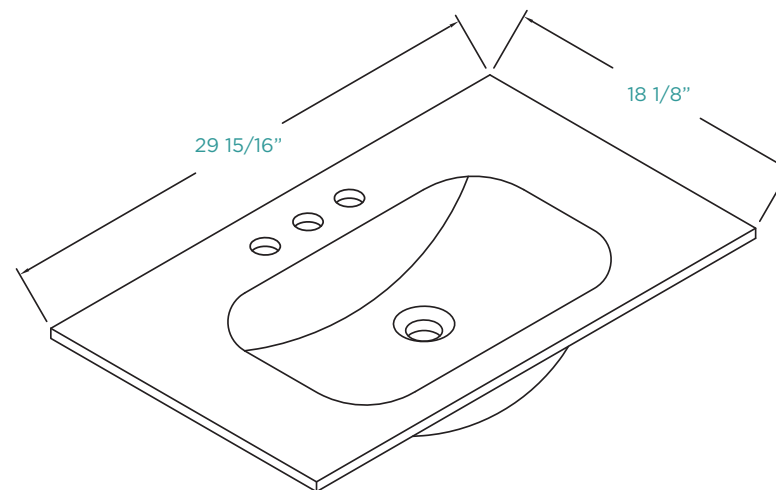

# SERENITY SINK GLASS

**30" x 18"**

**ATTENTION!** Dimensions may vary by up to  $3/8"$ . It is highly recommended to pull all dimensions of actual model for manufacturing purposes.

**MODEL# VG3018W-8**