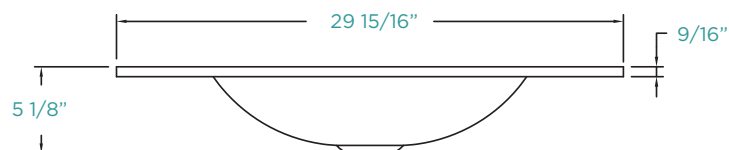

# SERENITY SINK GLASS

**30" x 18"**

**ATTENTION!** Dimensions may vary by up to  $3/8"$ . It is highly recommended to pull all dimensions of actual model for manufacturing purposes.

**MODEL# VG3018W-8**