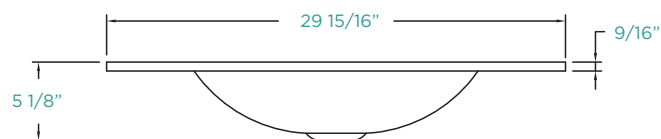

SPECIFICATIONS / TECHNICAL DATA

SERENITY SINK

GLASS

30" x 18"

ATTENTION! Dimensions may vary by up to 3/8". It is highly recommended to pull all dimensions of actual model for installation purposes.

MODEL# VG3018W