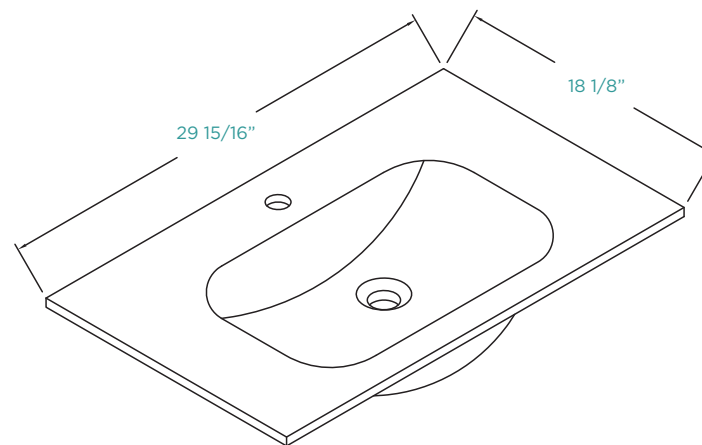

SPECIFICATIONS / TECHNICAL DATA

SERENITY SINK

GLASS

30" x 18"

ATTENTION! Dimensions may vary by up to 3/8". It is highly recommended to pull all dimensions of actual model for installation purposes.

MODEL# VG3018W