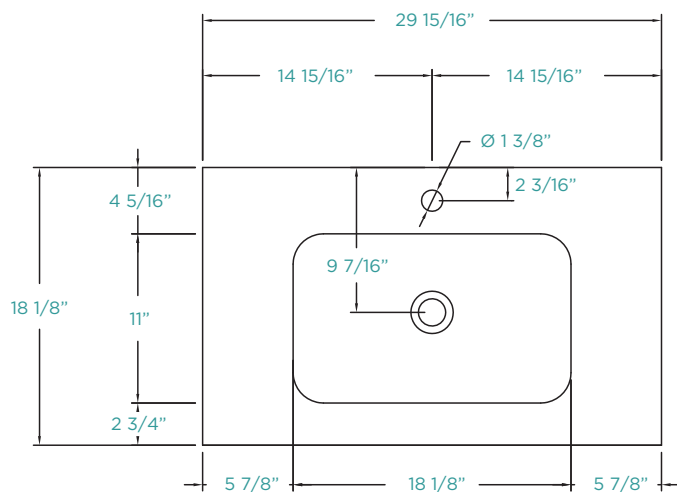

SPECIFICATIONS / TECHNICAL DATA

SERENITY SINK

GLASS

30" x 18"

ATTENTION! Dimensions may vary by up to 3/8". It is highly recommended to pull all dimensions of actual model for installation purposes.

MODEL# VG3018W