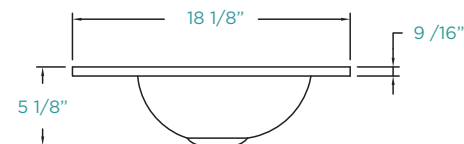

SPECIFICATIONS / TECHNICAL DATA

SERENITY SINK

GLASS

30" x 18"

ATTENTION! Dimensions may vary by up to 3/8". It is highly recommended to pull all dimensions of actual model for installation purposes.

MODEL# VG3018W