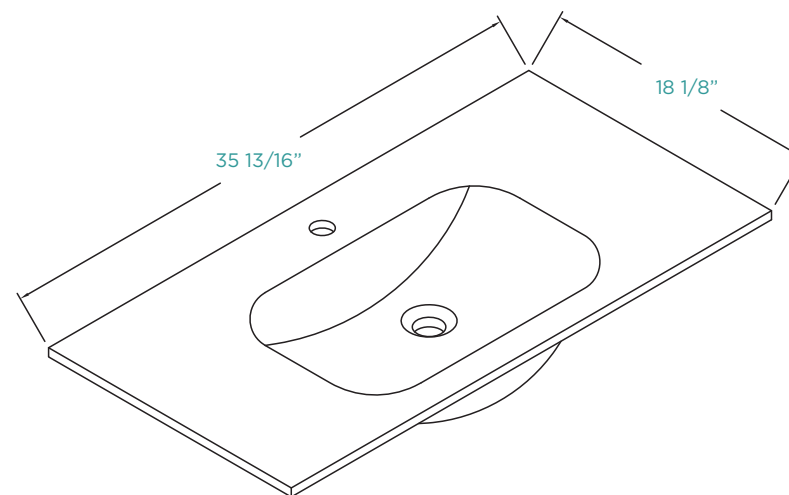

# SERENITY SINK GLASS

**36" x 18"**

*ATTENTION! Dimensions may vary by up to 3/8". It is highly recommended to pull all dimensions of actual model for installation and measuring purposes.*

**MODEL# VG3618W**