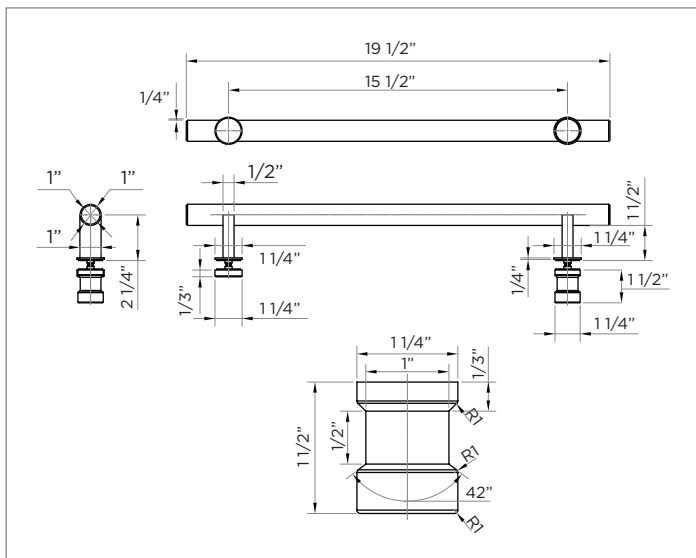

**SPECIFICATIONS / TECHNICAL DATA**

**TUB DOOR**  
**SLIDING FRAMELESS - DOUBLE**

**60"**

HANDLE DIMENSIONS

*ATTENTION! Dimensions may vary by up to 3/8". It is highly recommended to pull all dimensions of actual model for installation and measuring purposes.*

**MODEL# SDP60**