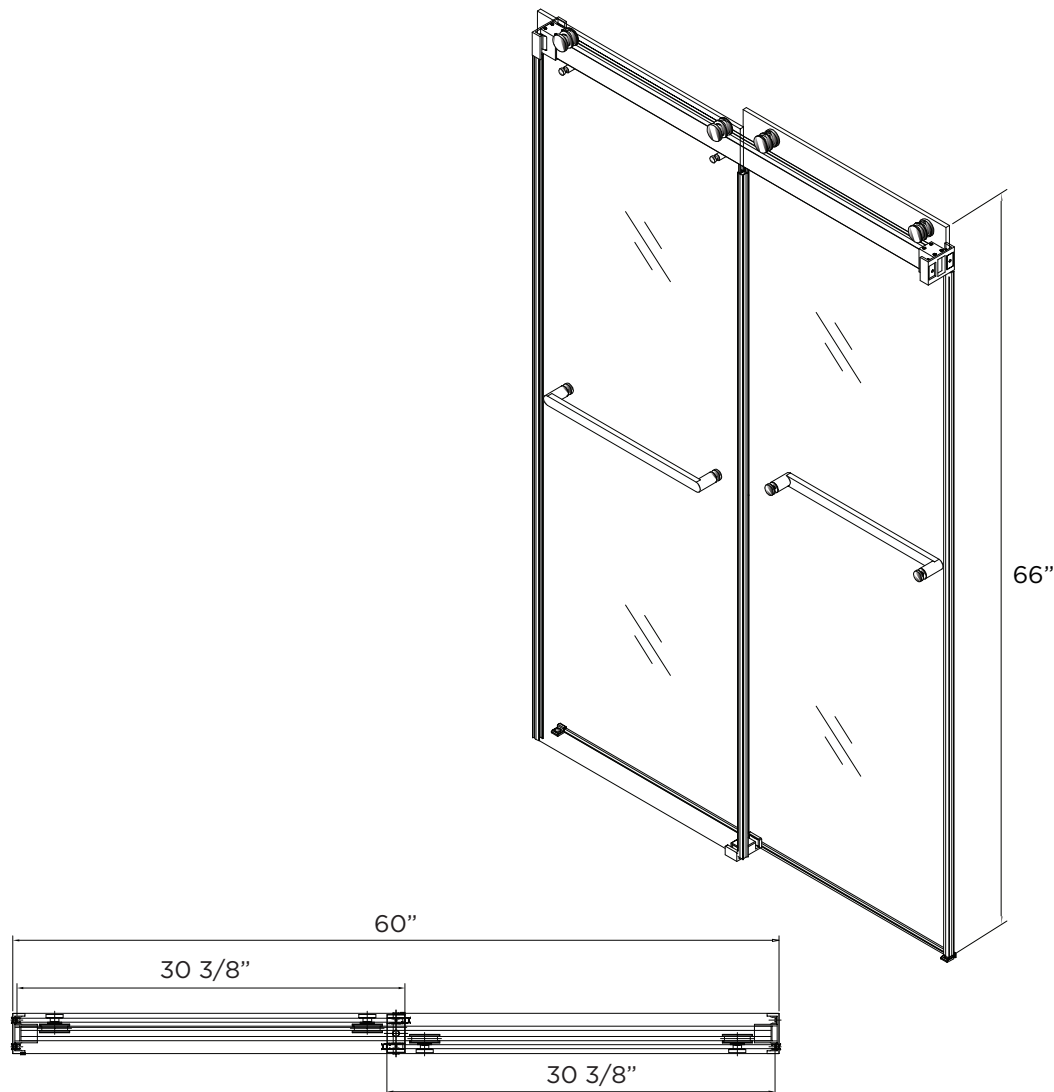

**SPECIFICATIONS / TECHNICAL DATA**

**TUB DOOR**  
**SLIDING FRAMELESS - DOUBLE**

**60"**

HANDLE DIMENSIONS

*ATTENTION! Dimensions may vary by up to 3/8". It is highly recommended to pull all dimensions of actual model for installation and measuring purposes.*

**MODEL# SDP60**