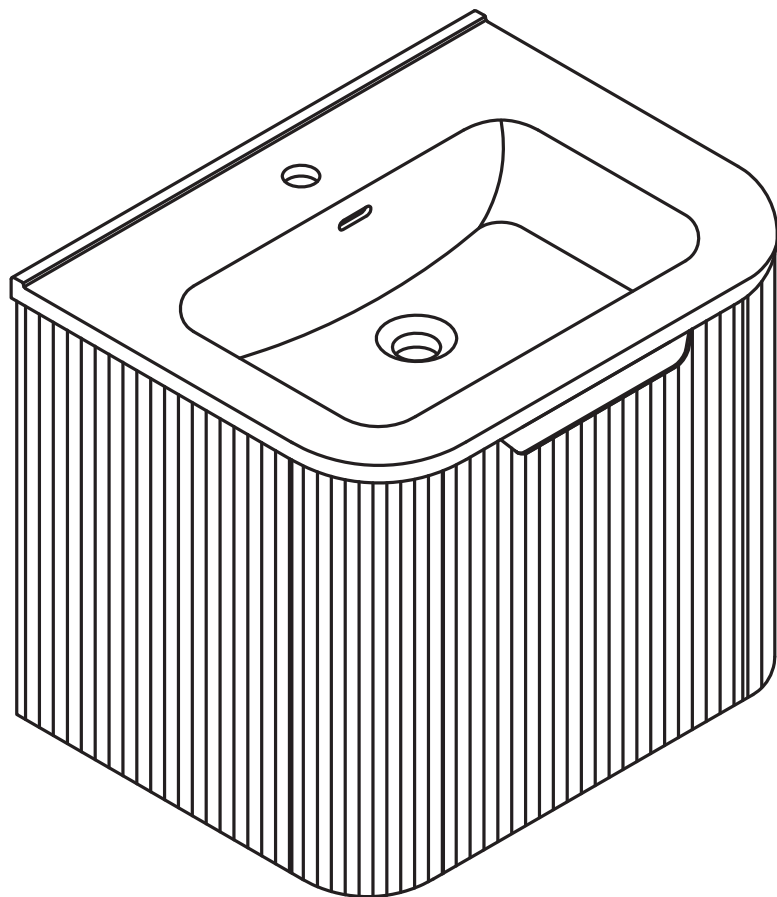

## CASKVALLEY VANITY COLLECTION

**24"**

**MODEL# CV24**

 **READ ALL INSTRUCTIONS BEFORE UNPACKING THE PRODUCT**

INSTRUCTIONS THAT, IF IGNORED, COULD RESULT IN DEATH OR SERIOUS INJURY CAUSED BY INCORRECT HANDLING OR INSTALLATION OF THE PRODUCT. THESE INSTRUCTIONS MUST BE OBSERVED FOR SAFE INSTALLATION.