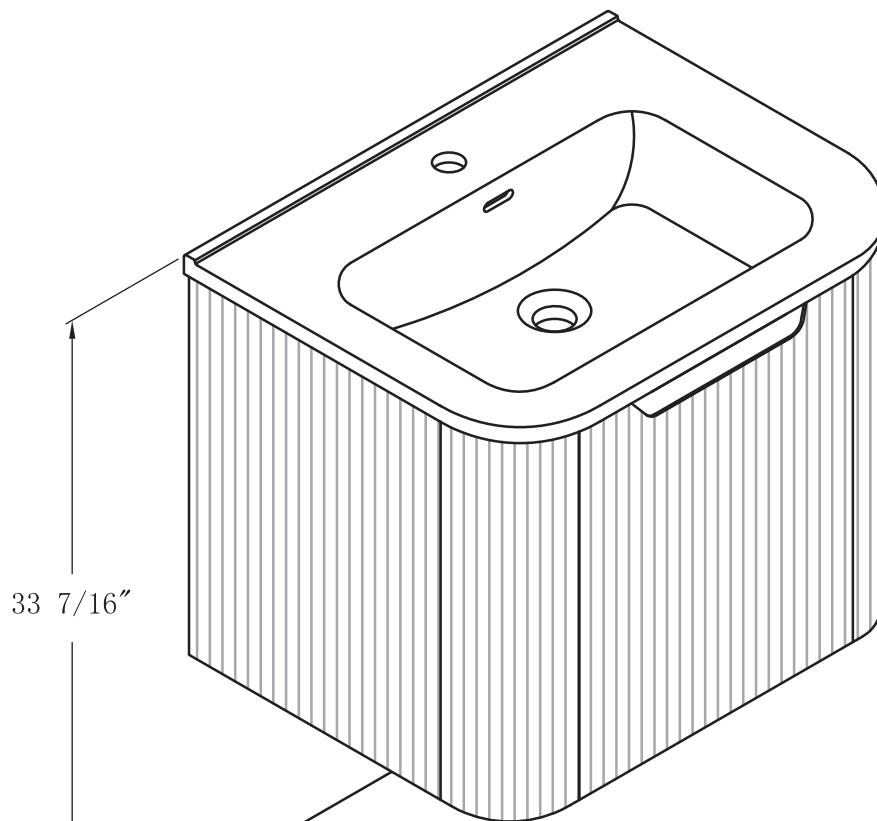

**DIMENSIONS/TECHNICAL DATA**  
**MODEL# CV24**

**WALL**

**ATTENTION!** Dimensions may vary by up to 3/8".  
It is highly recommended to pull all dimensions of actual model for installation and measuring purposes.

1

2

3

4

FINISHED

206 WEMBLY ROAD - NEW WINDSOR, NY 12553  
P: 718.602.6060 F: 718.963.2082 - E: INFO@FINEFIXTURES.COM  
TOLL FREE: 1.877.8FIXTURES

[FINEFIXTURES.COM](http://FINEFIXTURES.COM)