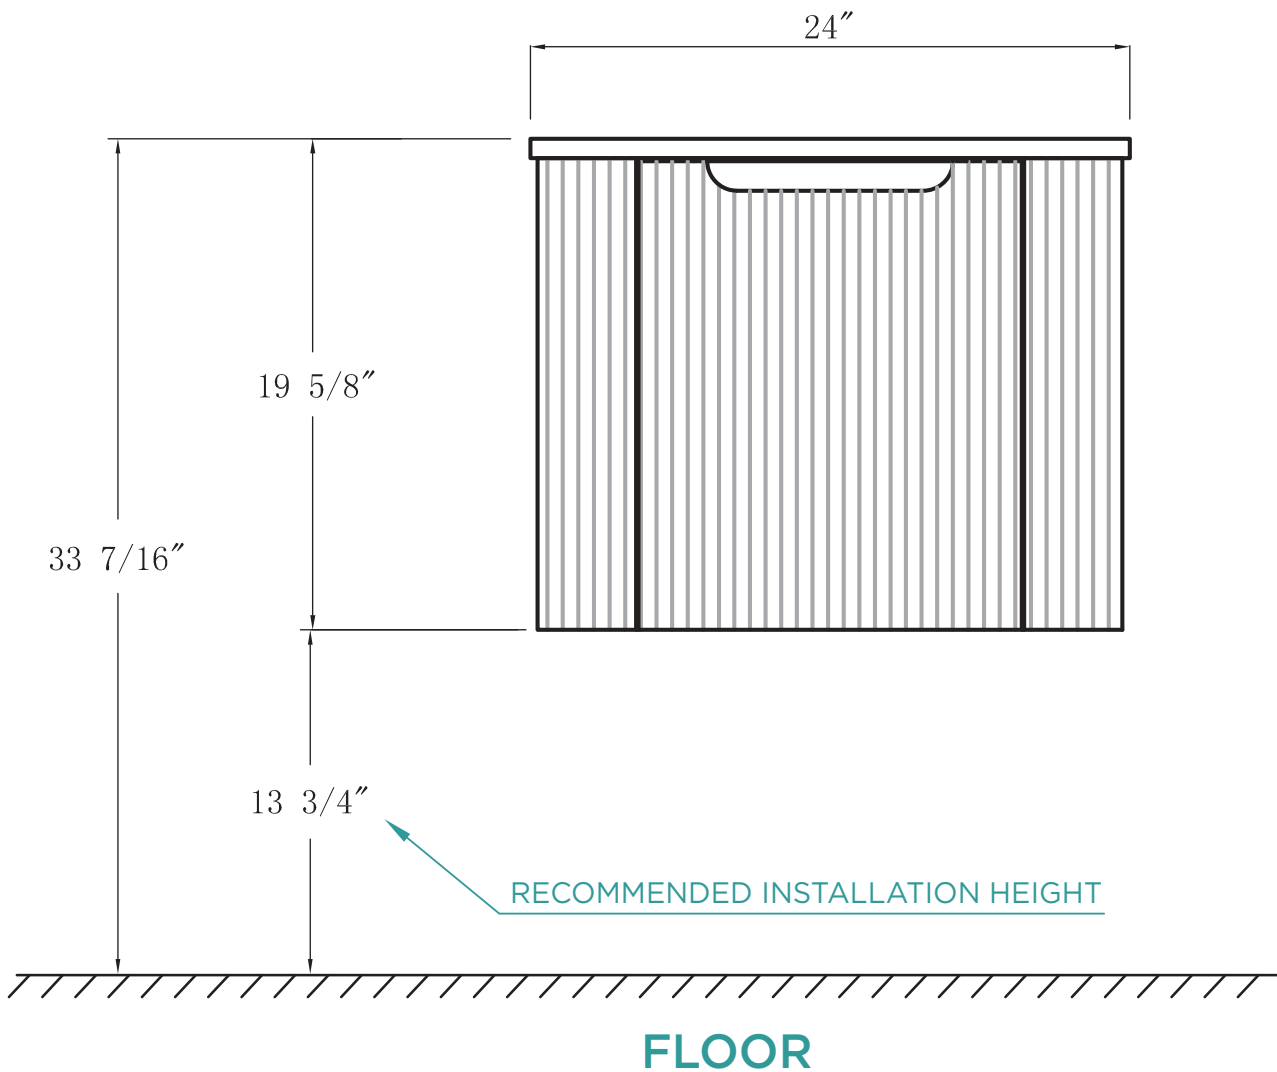

**DIMENSIONS/TECHNICAL DATA**  
**MODEL# CV24**

**WALL**

**ATTENTION!** Dimensions may vary by up to 3/8".  
It is highly recommended to pull all dimensions of actual model for installation and measuring purposes.