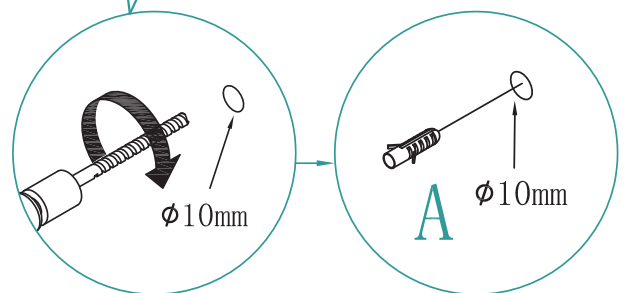

PART A		4 PIECES
PART B		4 PIECES
PART C		4 PIECES
PART D	 T4x0.55"	1 PIECES

TOOLS REQUIRED

-  Silicone/
Caulk Gun
-  Drill
-  Hammer
-  Drill Bit
-  Pencil/Marker
-  Philips
Screwdriver

DIMENSIONS/TECHNICAL DATA
MODEL# EL24

LEFT HAND VANITY

RIGHT HAND VANITY

ATTENTION! Dimensions may vary by up to 3/8".
It is highly recommended to pull all dimensions of actual model for installation and measuring purposes.

1

2

3

4

5