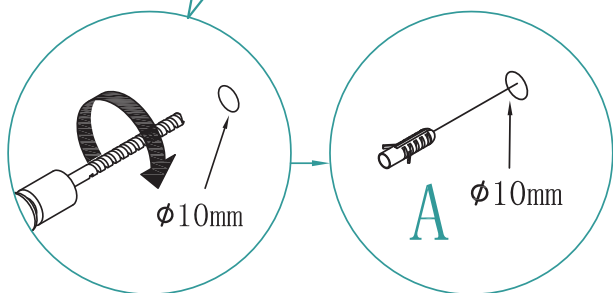

PART A		4 PIECES
PART B		4 PIECES
PART C		4 PIECES
PART D	 T4x0.55"	1 PIECES

TOOLS REQUIRED

-  Silicone/
Caulk Gun
-  Drill
-  Hammer
-  Drill Bit
-  Pencil/Marker
-  Philips
Screwdriver

DIMENSIONS/TECHNICAL DATA
MODEL# EL24

LEFT HAND VANITY

RIGHT HAND VANITY

ATTENTION! Dimensions may vary by up to 3/8".
It is highly recommended to pull all dimensions of actual model for installation and measuring purposes.

1

2

3

4

5