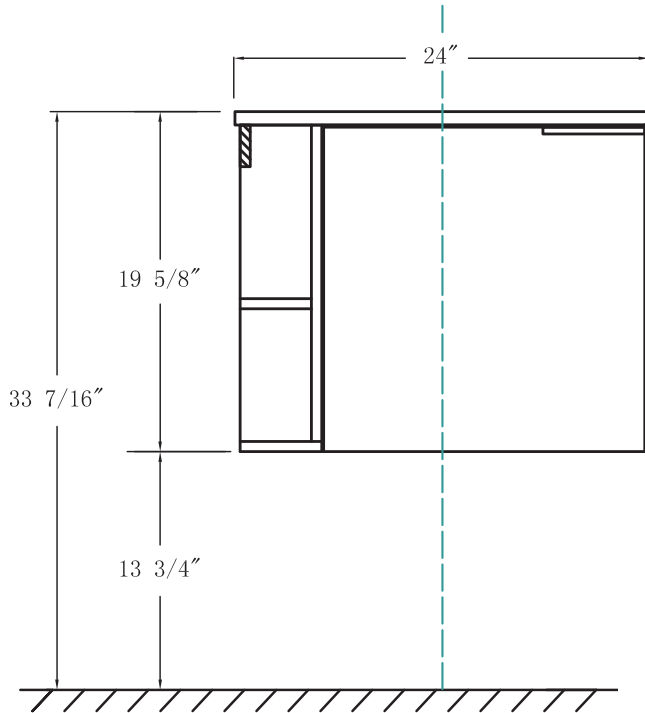

PART A		4 PIECES
PART B		4 PIECES
PART C		4 PIECES
PART D	 T4x0.55"	1 PIECES

TOOLS REQUIRED

-  Silicone/
Caulk Gun
-  Drill
-  Hammer
-  Drill Bit
-  Pencil/Marker
-  Philips
Screwdriver

DIMENSIONS/TECHNICAL DATA
MODEL# EL24

LEFT HAND VANITY

RIGHT HAND VANITY

ATTENTION! Dimensions may vary by up to 3/8".
It is highly recommended to pull all dimensions of actual model for installation and measuring purposes.

1

2

3

4

5