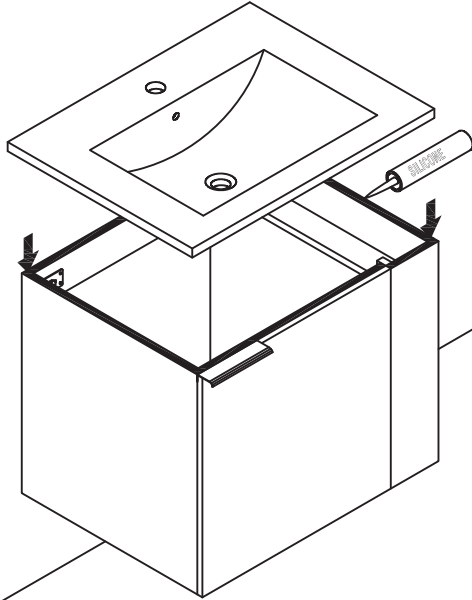

PART A		4 PIECES
PART B		4 PIECES
PART C		4 PIECES
PART D	 T4x0.55"	1 PIECES

TOOLS REQUIRED

-  Silicone/
Caulk Gun
-  Drill
-  Hammer
-  Drill Bit
-  Pencil/Marker
-  Philips
Screwdriver

DIMENSIONS/TECHNICAL DATA
MODEL# EL24

LEFT HAND VANITY

RIGHT HAND VANITY

ATTENTION! Dimensions may vary by up to 3/8".
It is highly recommended to pull all dimensions of actual model for installation and measuring purposes.

1

2

3

4

5