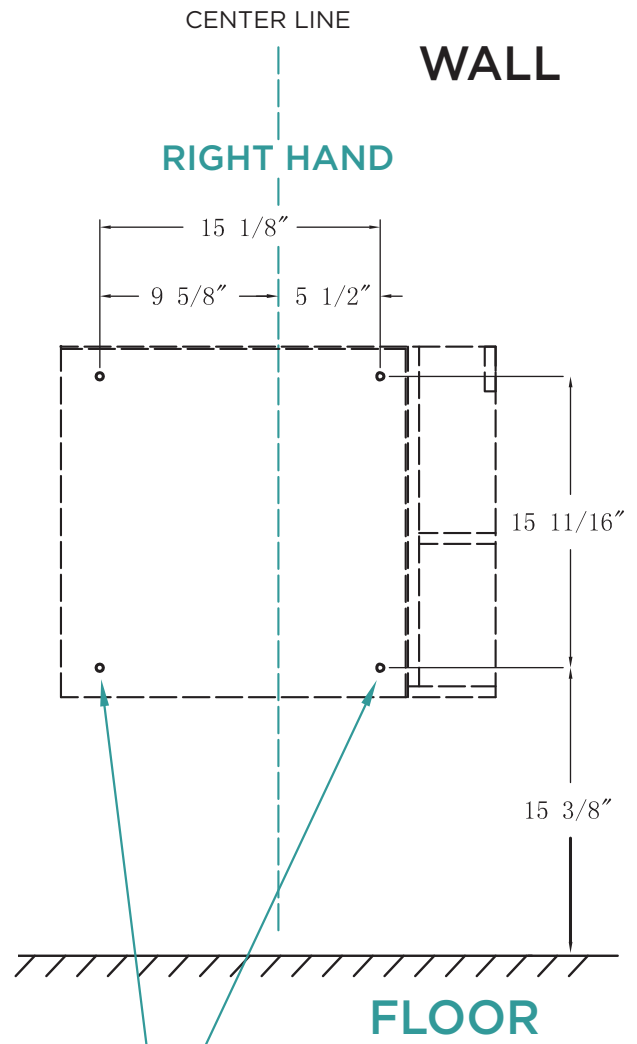

PART A		4 PIECES
PART B		4 PIECES
PART C		4 PIECES
PART D	 T4x0.55"	1 PIECES

TOOLS REQUIRED

-  Silicone/
Caulk Gun
-  Drill
-  Hammer
-  Drill Bit
-  Pencil/Marker
-  Philips
Screwdriver

DIMENSIONS/TECHNICAL DATA
MODEL# EL24

LEFT HAND VANITY

RIGHT HAND VANITY

ATTENTION! Dimensions may vary by up to 3/8".
It is highly recommended to pull all dimensions of actual model for installation and measuring purposes.

1

2

3

4

5