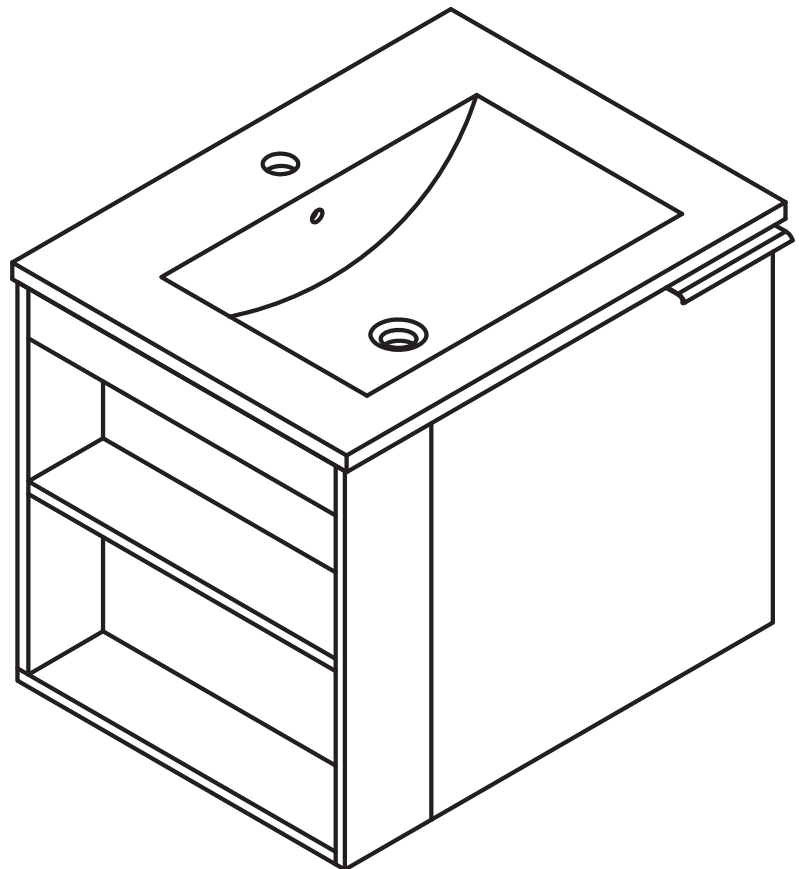

INSTALLATION INSTRUCTIONS

ELMRIDGE VANITY COLLECTION

24"

MODEL# EL24

⚠️ READ ALL INSTRUCTIONS BEFORE UNPACKING THE PRODUCT

INSTRUCTIONS THAT, IF IGNORED, COULD RESULT IN DEATH OR SERIOUS INJURY CAUSED BY INCORRECT HANDLING OR INSTALLATION OF THE PRODUCT. THESE INSTRUCTIONS MUST BE OBSERVED FOR SAFE INSTALLATION.

LEFT HAND VANITY

RIGHT HAND VANITY

ATTENTION! Dimensions may vary by up to 3/8".
It is highly recommended to pull all dimensions of actual model for installation and measuring purposes.

1

2

3

4

5