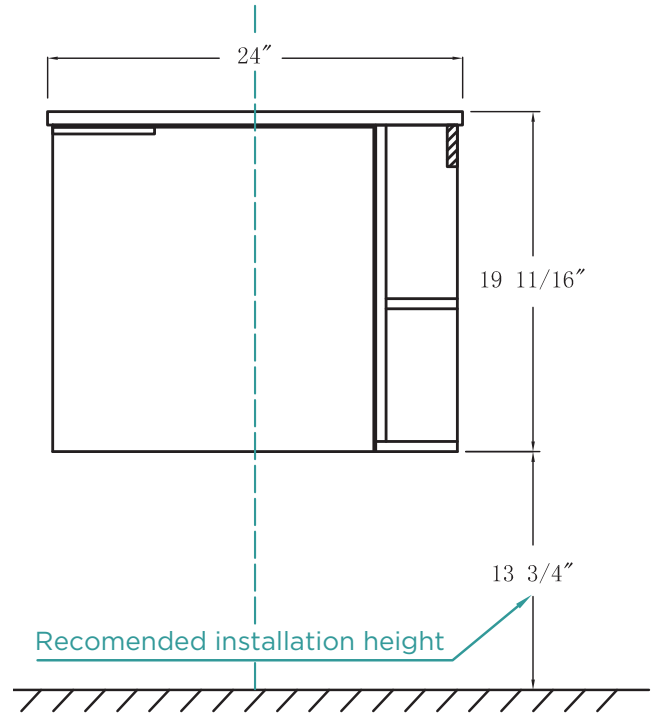

PART A		4 PIECES
PART B		4 PIECES
PART C		4 PIECES
PART D	 T4x0.55"	1 PIECES

TOOLS REQUIRED

-  Silicone/
Caulk Gun
-  Drill
-  Hammer
-  Drill Bit
-  Pencil/Marker
-  Philips
Screwdriver

DIMENSIONS/TECHNICAL DATA
MODEL# EL24

LEFT HAND VANITY

RIGHT HAND VANITY

ATTENTION! Dimensions may vary by up to 3/8".
It is highly recommended to pull all dimensions of actual model for installation and measuring purposes.

1

2

3

4

5