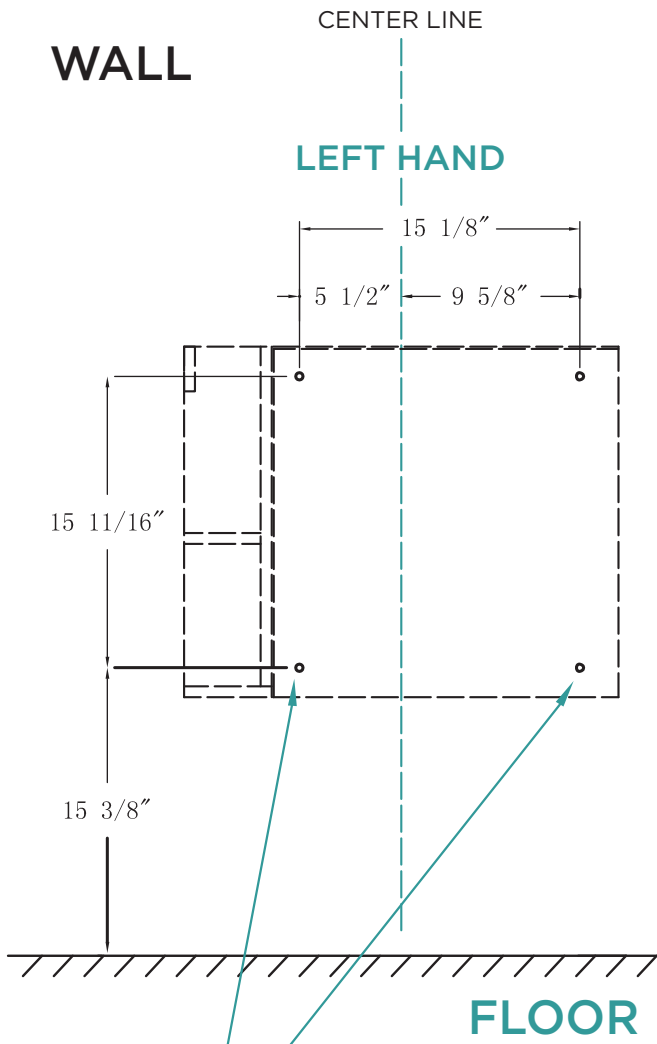

PART A		4 PIECES
PART B		4 PIECES
PART C		4 PIECES
PART D	 T4x0.55"	1 PIECES

TOOLS REQUIRED

-  Silicone/
Caulk Gun
-  Drill
-  Hammer
-  Drill Bit
-  Pencil/Marker
-  Philips
Screwdriver

DIMENSIONS/TECHNICAL DATA
MODEL# EL24

LEFT HAND VANITY

RIGHT HAND VANITY

ATTENTION! Dimensions may vary by up to 3/8".
It is highly recommended to pull all dimensions of actual model for installation and measuring purposes.

1

2

3

4

5