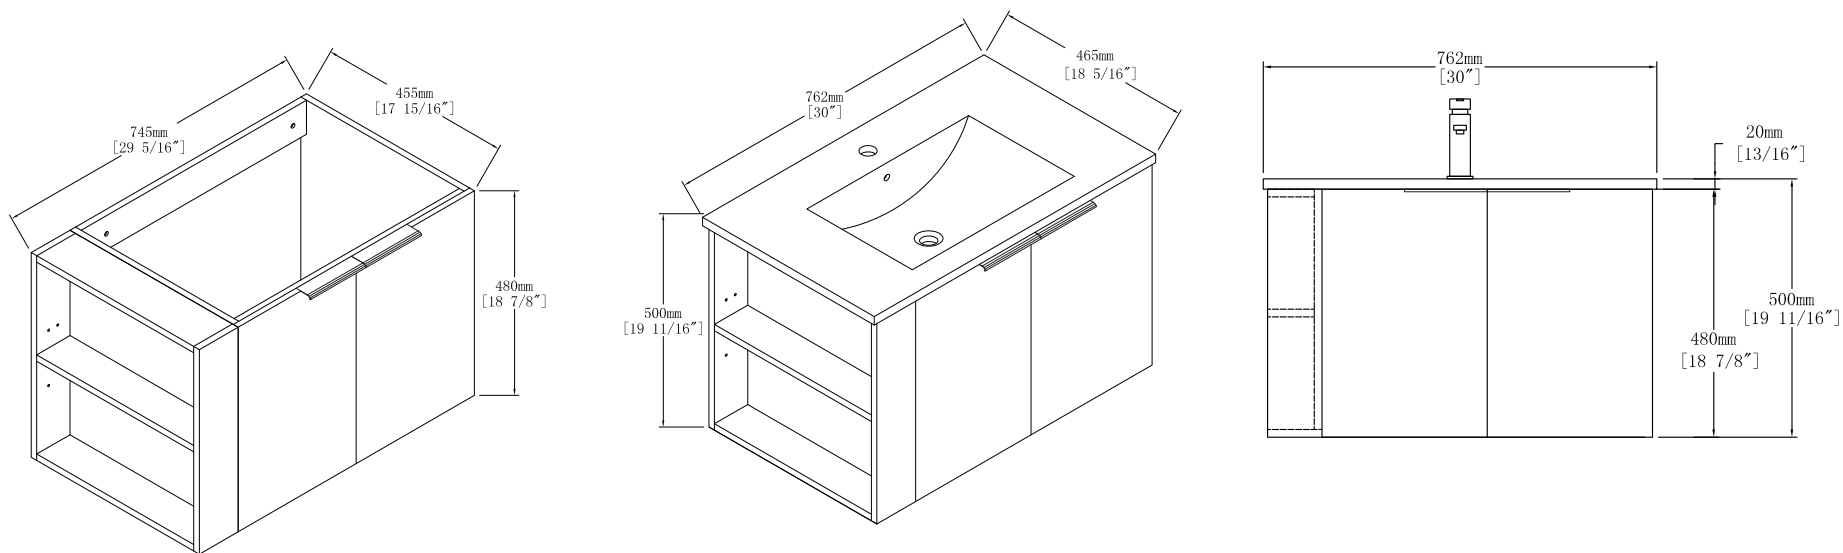

SPECIFICATIONS / TECHNICAL DATA

**ELMRIDGE
VANITY COLLECTION**

30"

ATTENTION! Dimensions may vary by up to 3/8". It is highly recommended to pull all dimensions of actual model for installation and measuring purposes.

MODEL# EL30