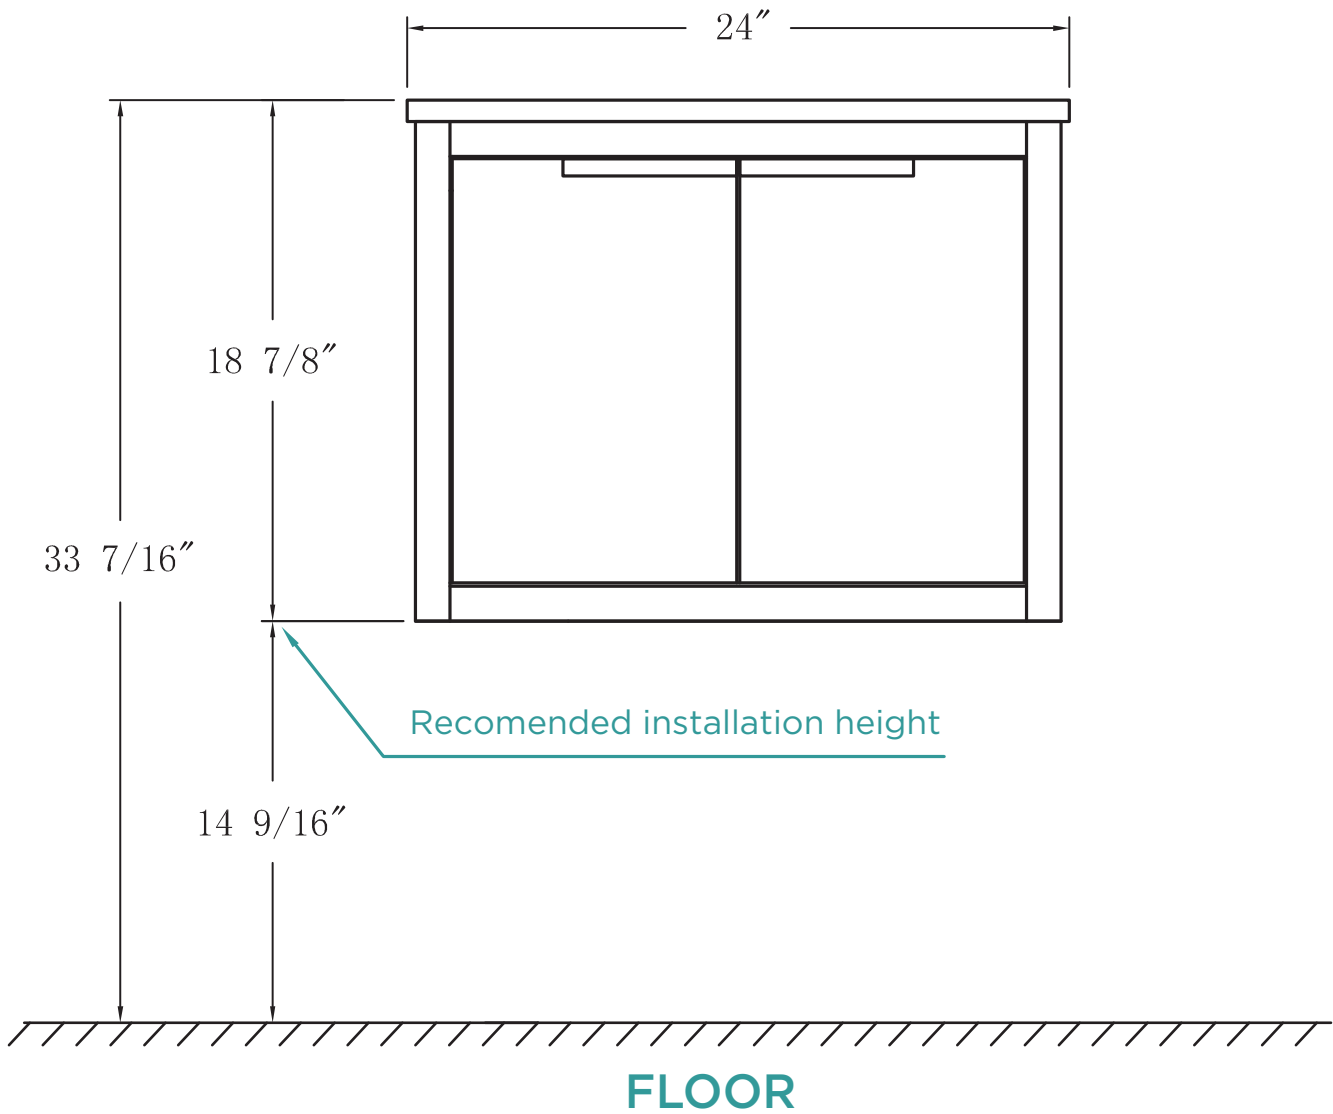

DIMENSIONS/TECHNICAL DATA
MODEL# KI24-DO

WALL

*ATTENTION! Dimensions may vary by up to 3/8".
It is highly recommended to pull all dimensions of actual model for installation and measuring purposes.*

1

INSTALLATION INSTRUCTIONS