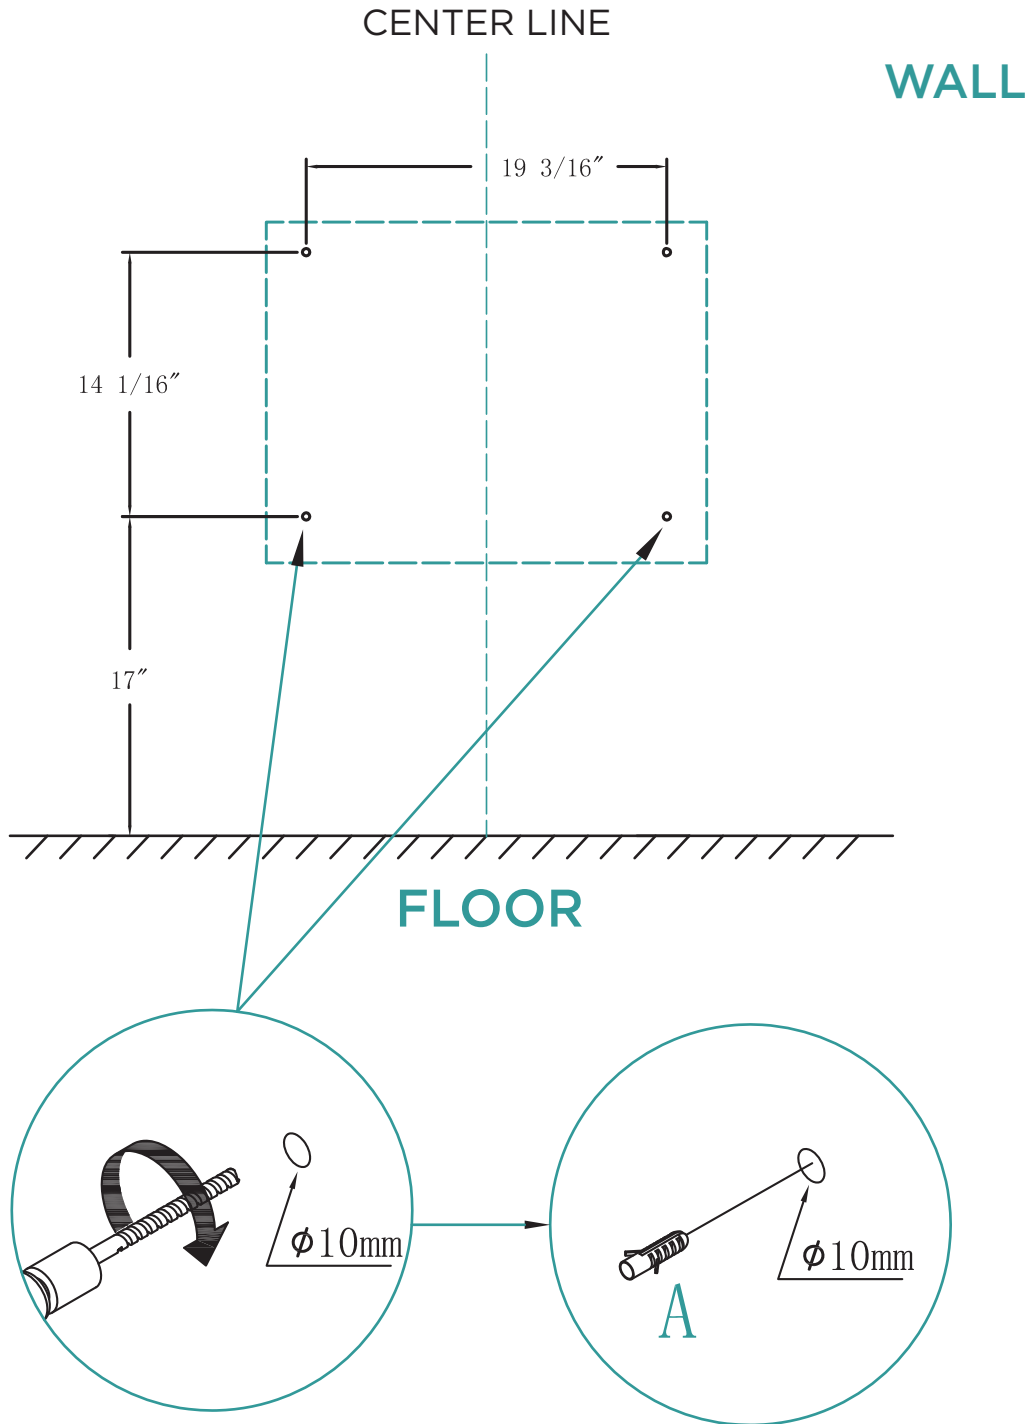

PART A		4 PIECES
PART B		4 PIECES
PART C		4 PIECES
PART D		2 PIECES

TOOLS REQUIRED

-  Safety Glass
-  Silicone/Caulk Gun
-  Tape Measure
-  Hammer
-  Silicone
-  Knife
-  Pencil/Marker
-  Philips Screwdriver
-  Level
-  Soft Cloth or Blanket
-  Drill
-  Drill Bit

DIMENSIONS/TECHNICAL DATA
MODEL# KI24-DO

WALL

*ATTENTION! Dimensions may vary by up to 3/8".
It is highly recommended to pull all dimensions of actual model for installation and measuring purposes.*

1

INSTALLATION INSTRUCTIONS