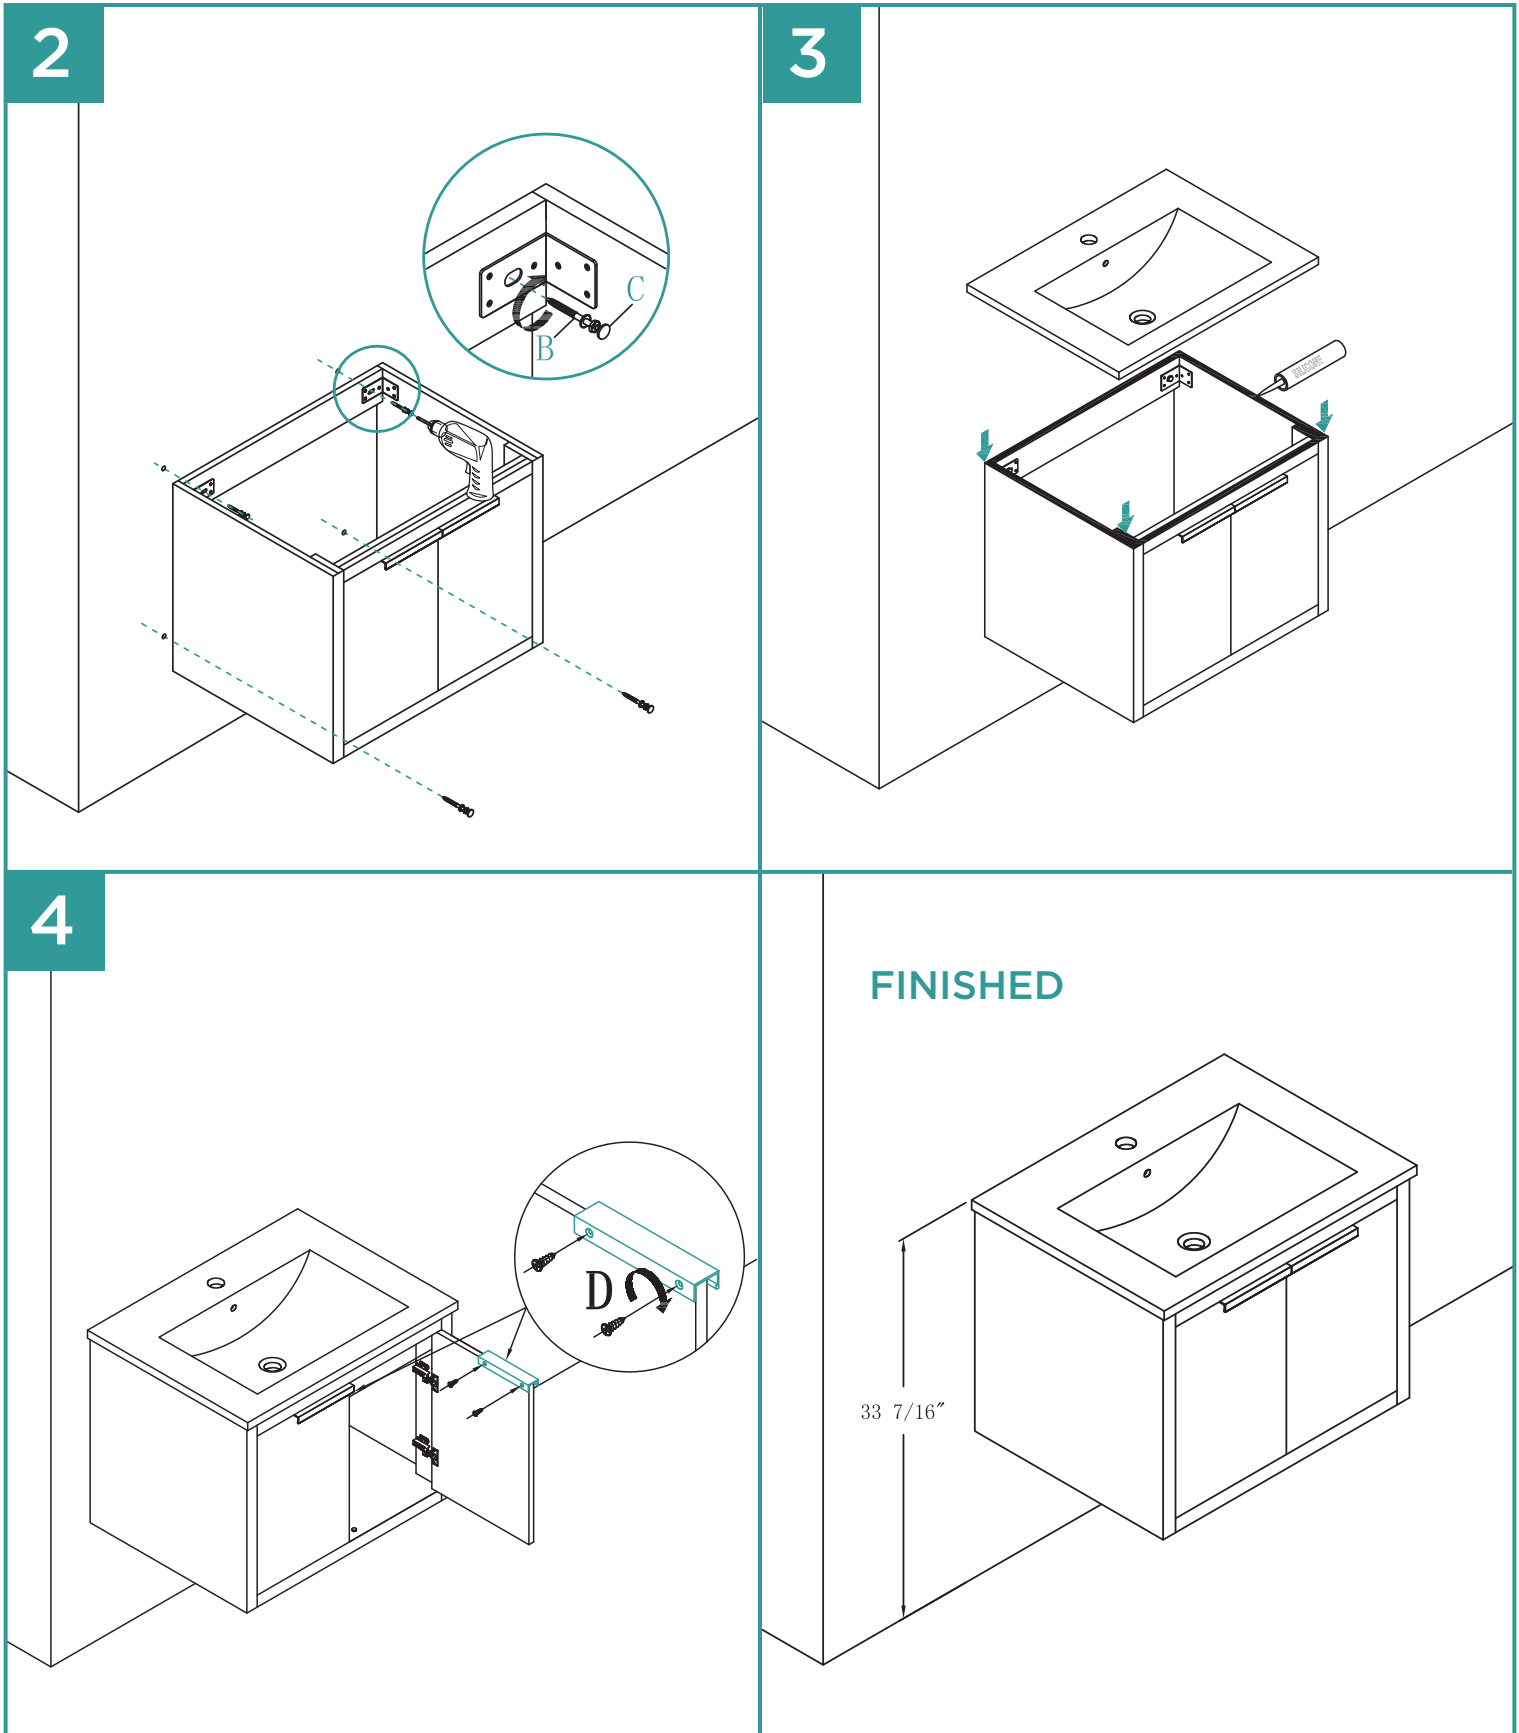

DIMENSIONS/TECHNICAL DATA
MODEL# KI24-DO

WALL

*ATTENTION! Dimensions may vary by up to 3/8".
It is highly recommended to pull all dimensions of actual model for installation and measuring purposes.*

1

INSTALLATION INSTRUCTIONS