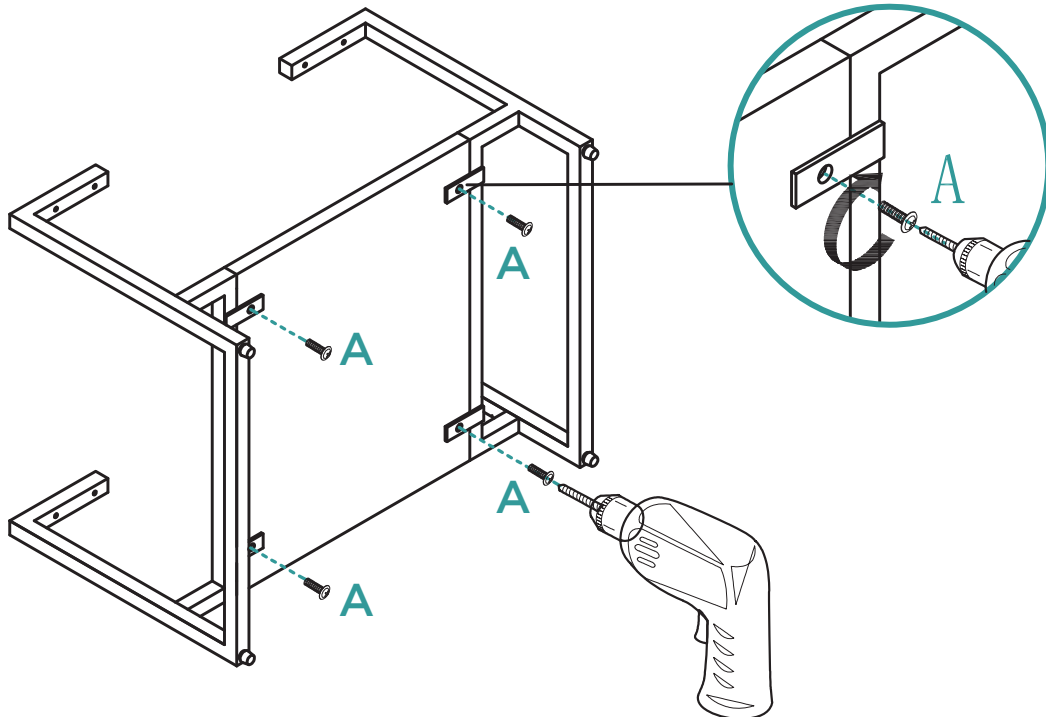

DIMENSIONS/TECHNICAL DATA
MODEL# KI24-DO

WALL

*ATTENTION! Dimensions may vary by up to 3/8".
It is highly recommended to pull all dimensions of actual model for installation and measuring purposes.*

1

INSTALLATION INSTRUCTIONS

LEGS OPTIONAL

24"

ITEM# KILG24

A

B

C

FINISHED

206 WEMBLY ROAD - NEW WINDSOR, NY 12553
P: 718.602.6060 F: 718.963.2082 - E: INFO@FINEFIXTURES.COM
TOLL FREE: 1.877.8FIXTURES