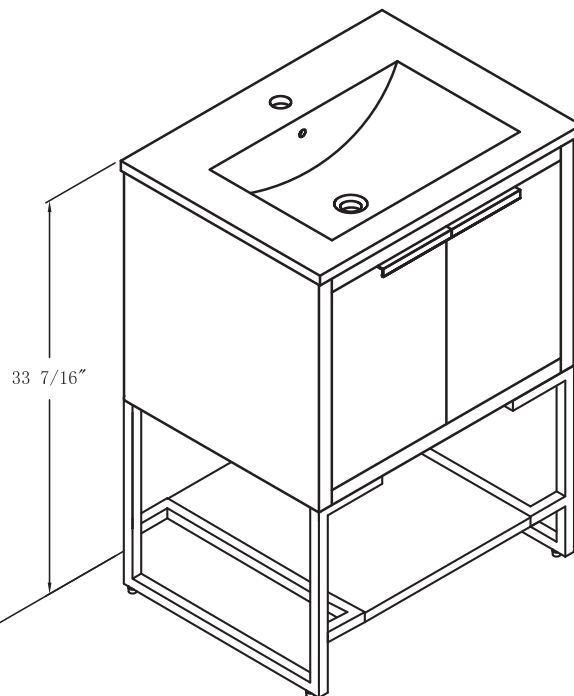

DIMENSIONS/TECHNICAL DATA
MODEL# KI24-DO

WALL

*ATTENTION! Dimensions may vary by up to 3/8".
It is highly recommended to pull all dimensions of actual model for installation and measuring purposes.*

1

INSTALLATION INSTRUCTIONS

LEGS OPTIONAL

24"

ITEM# KILG24

A

B

C

FINISHED

206 WEMBLY ROAD - NEW WINDSOR, NY 12553
P: 718.602.6060 F: 718.963.2082 - E: INFO@FINEFIXTURES.COM
TOLL FREE: 1.877.8FIXTURES