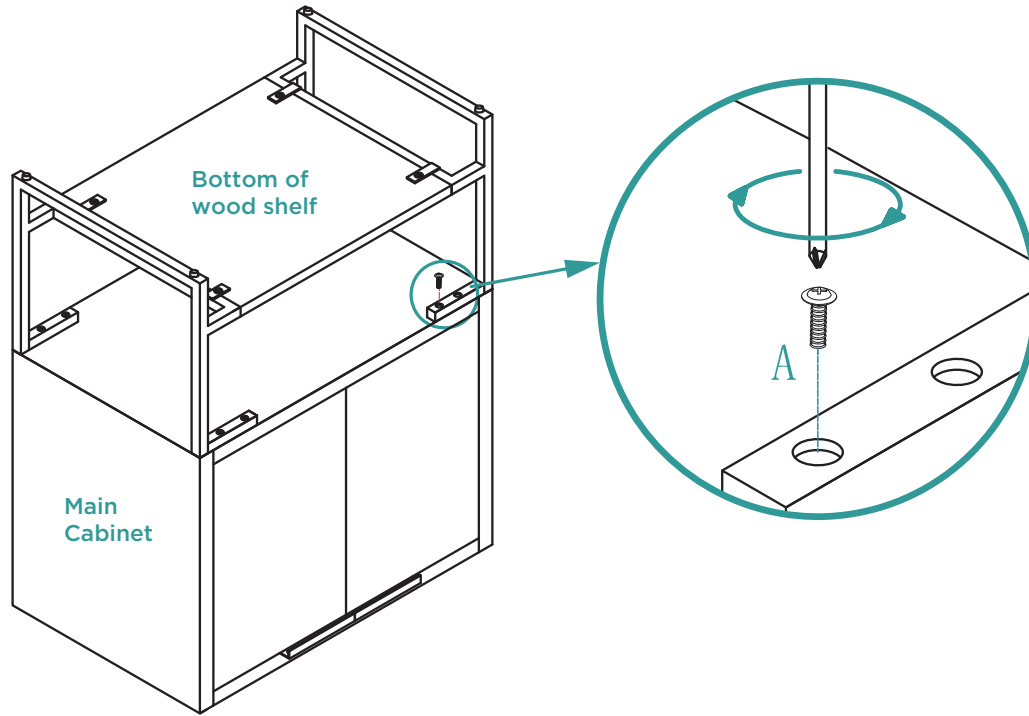

DIMENSIONS/TECHNICAL DATA
MODEL# KI24-DO

WALL

*ATTENTION! Dimensions may vary by up to 3/8".
It is highly recommended to pull all dimensions of actual model for installation and measuring purposes.*

1

INSTALLATION INSTRUCTIONS

LEGS OPTIONAL

24"

ITEM# KILG24

A

B

C

FINISHED

206 WEMBLY ROAD - NEW WINDSOR, NY 12553
P: 718.602.6060 F: 718.963.2082 - E: INFO@FINEFIXTURES.COM
TOLL FREE: 1.877.8FIXTURES