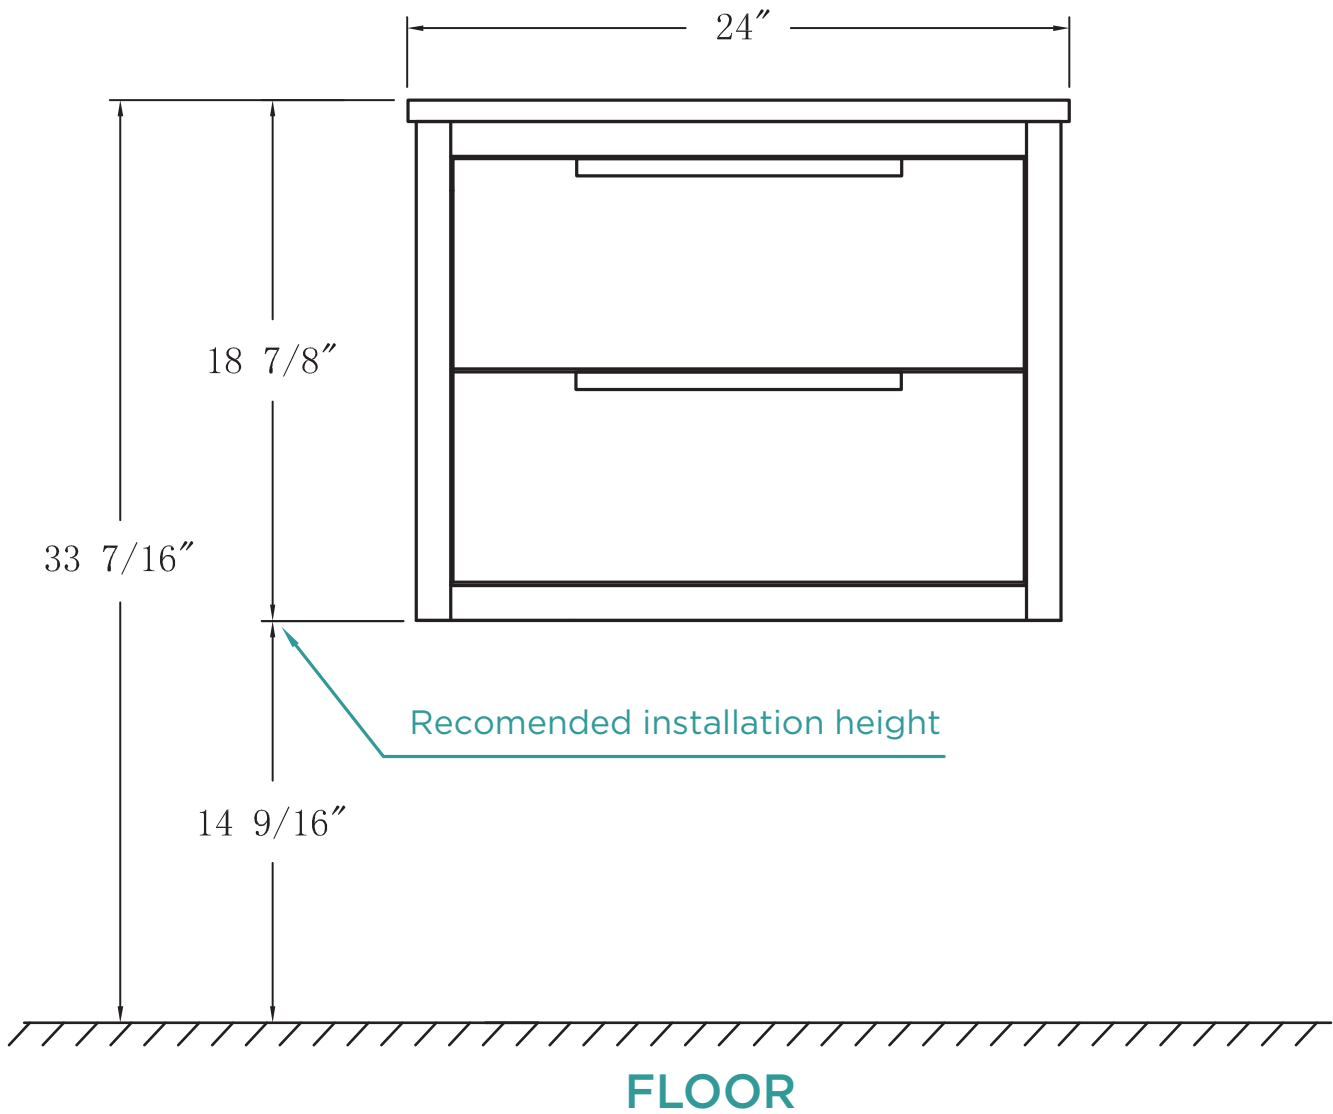

DIMENSIONS/TECHNICAL DATA
MODEL# KI24-DR

WALL

*ATTENTION! Dimensions may vary by up to 3/8".
It is highly recommended to pull all dimensions of actual model for installation and measuring purposes.*

1

2

3

4