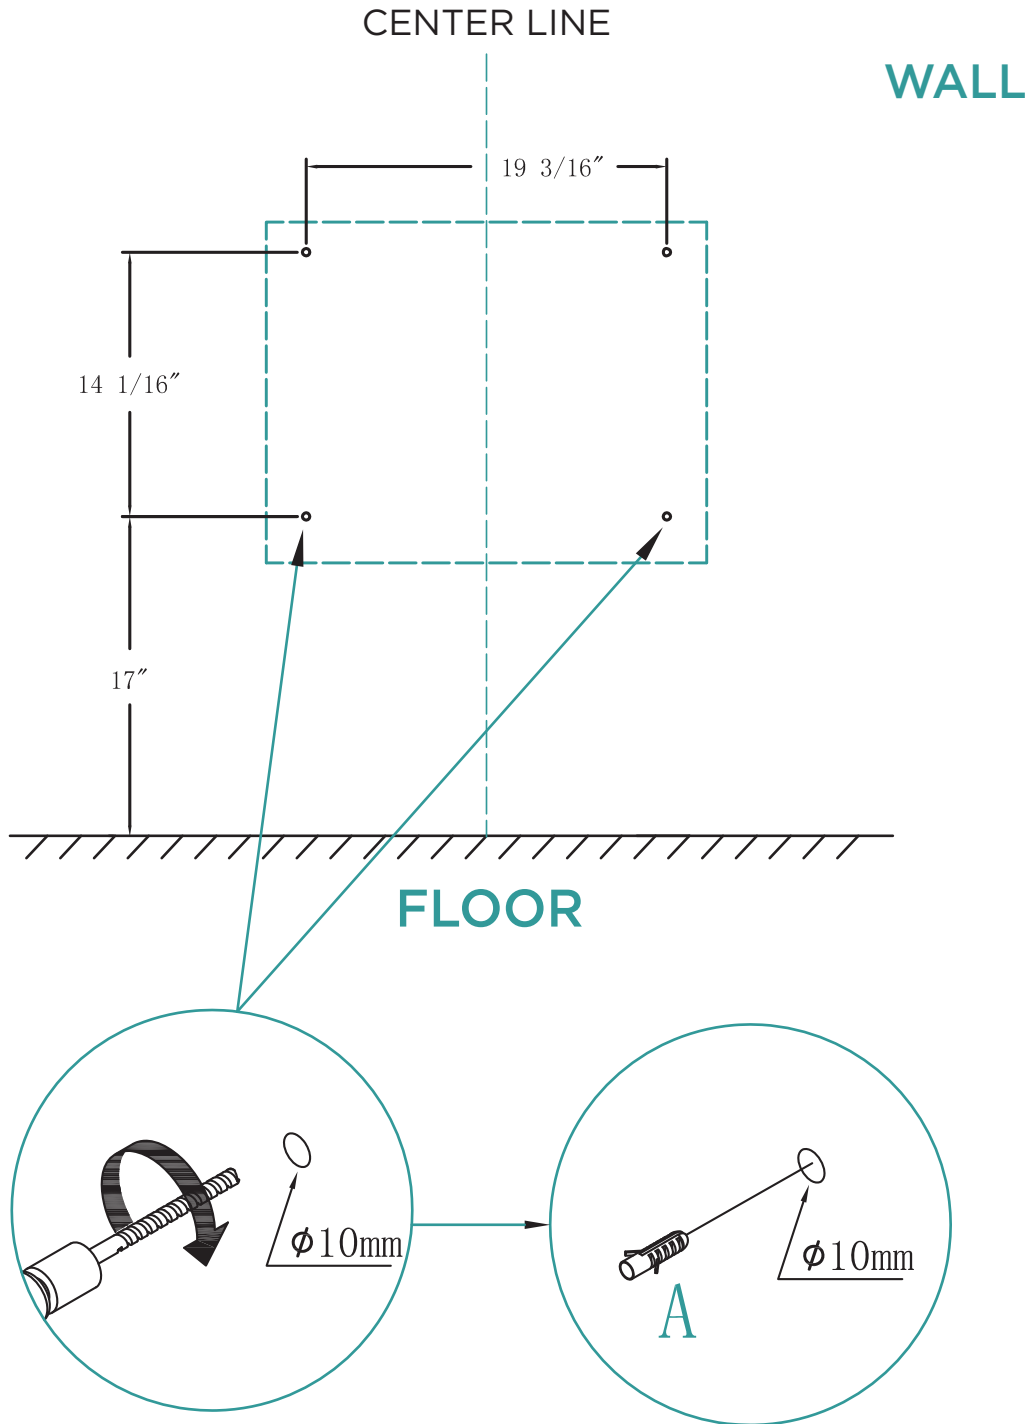

PART A		4 PIECES
PART B		4 PIECES
PART C		4 PIECES
PART D		2 PIECES

TOOLS REQUIRED

-  Safety Glass
-  Silicone/Caulk Gun
-  Tape Measure
-  Hammer
-  Silicone
-  Knife
-  Pencil/Marker
-  Philips Screwdriver
-  Level
-  Soft Cloth or Blanket
-  Drill
-  Drill Bit

DIMENSIONS/TECHNICAL DATA
MODEL# KI24-DR

WALL

*ATTENTION! Dimensions may vary by up to 3/8".
It is highly recommended to pull all dimensions of actual model for installation and measuring purposes.*

1

2

3

4