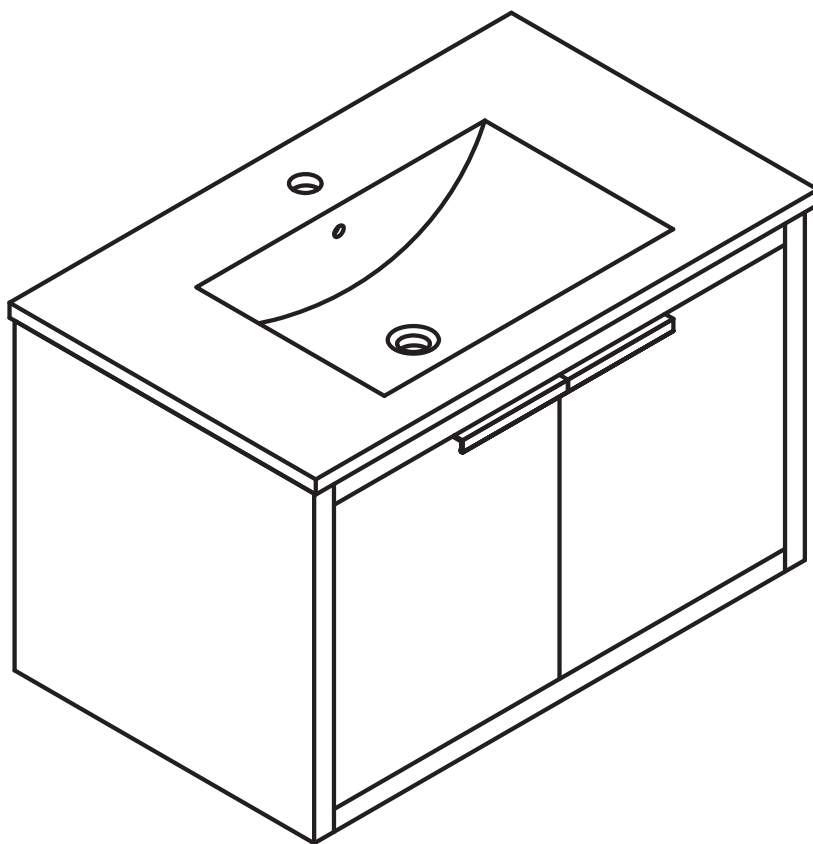

INSTALLATION INSTRUCTIONS

KINGSFORD VANITY COLLECTION

30"

MODEL# KI30-DO

⚠️ READ ALL INSTRUCTIONS BEFORE UNPACKING THE PRODUCT

INSTRUCTIONS THAT, IF IGNORED, COULD RESULT IN DEATH OR SERIOUS INJURY CAUSED BY INCORRECT HANDLING OR INSTALLATION OF THE PRODUCT. THESE INSTRUCTIONS MUST BE OBSERVED FOR SAFE INSTALLATION.

DIMENSIONS/TECHNICAL DATA
MODEL# KI30-DO

WALL

ATTENTION! Dimensions may vary by up to $\frac{3}{8}$ ".
It is highly recommended to pull all dimensions of actual model for installation and measuring purposes.