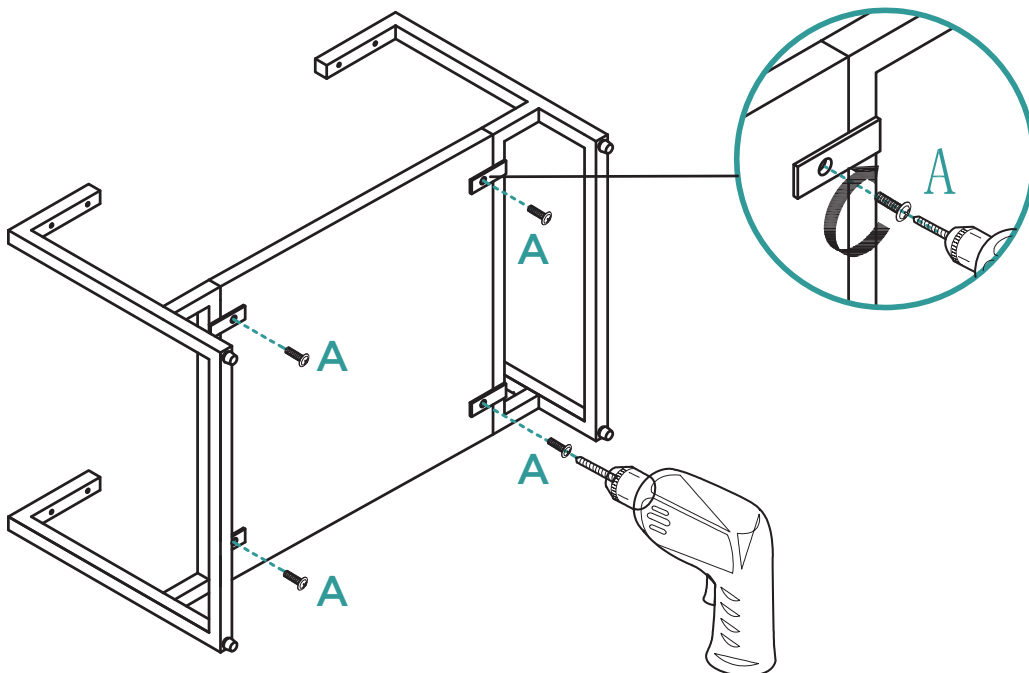

DIMENSIONS/TECHNICAL DATA
MODEL# KI30-DO

WALL

ATTENTION! Dimensions may vary by up to $\frac{3}{8}$ ".
It is highly recommended to pull all dimensions of actual model for installation and measuring purposes.

1

INSTALLATION INSTRUCTIONS

LEGS OPTIONAL

30"

ITEM# KILG30

A

B

C