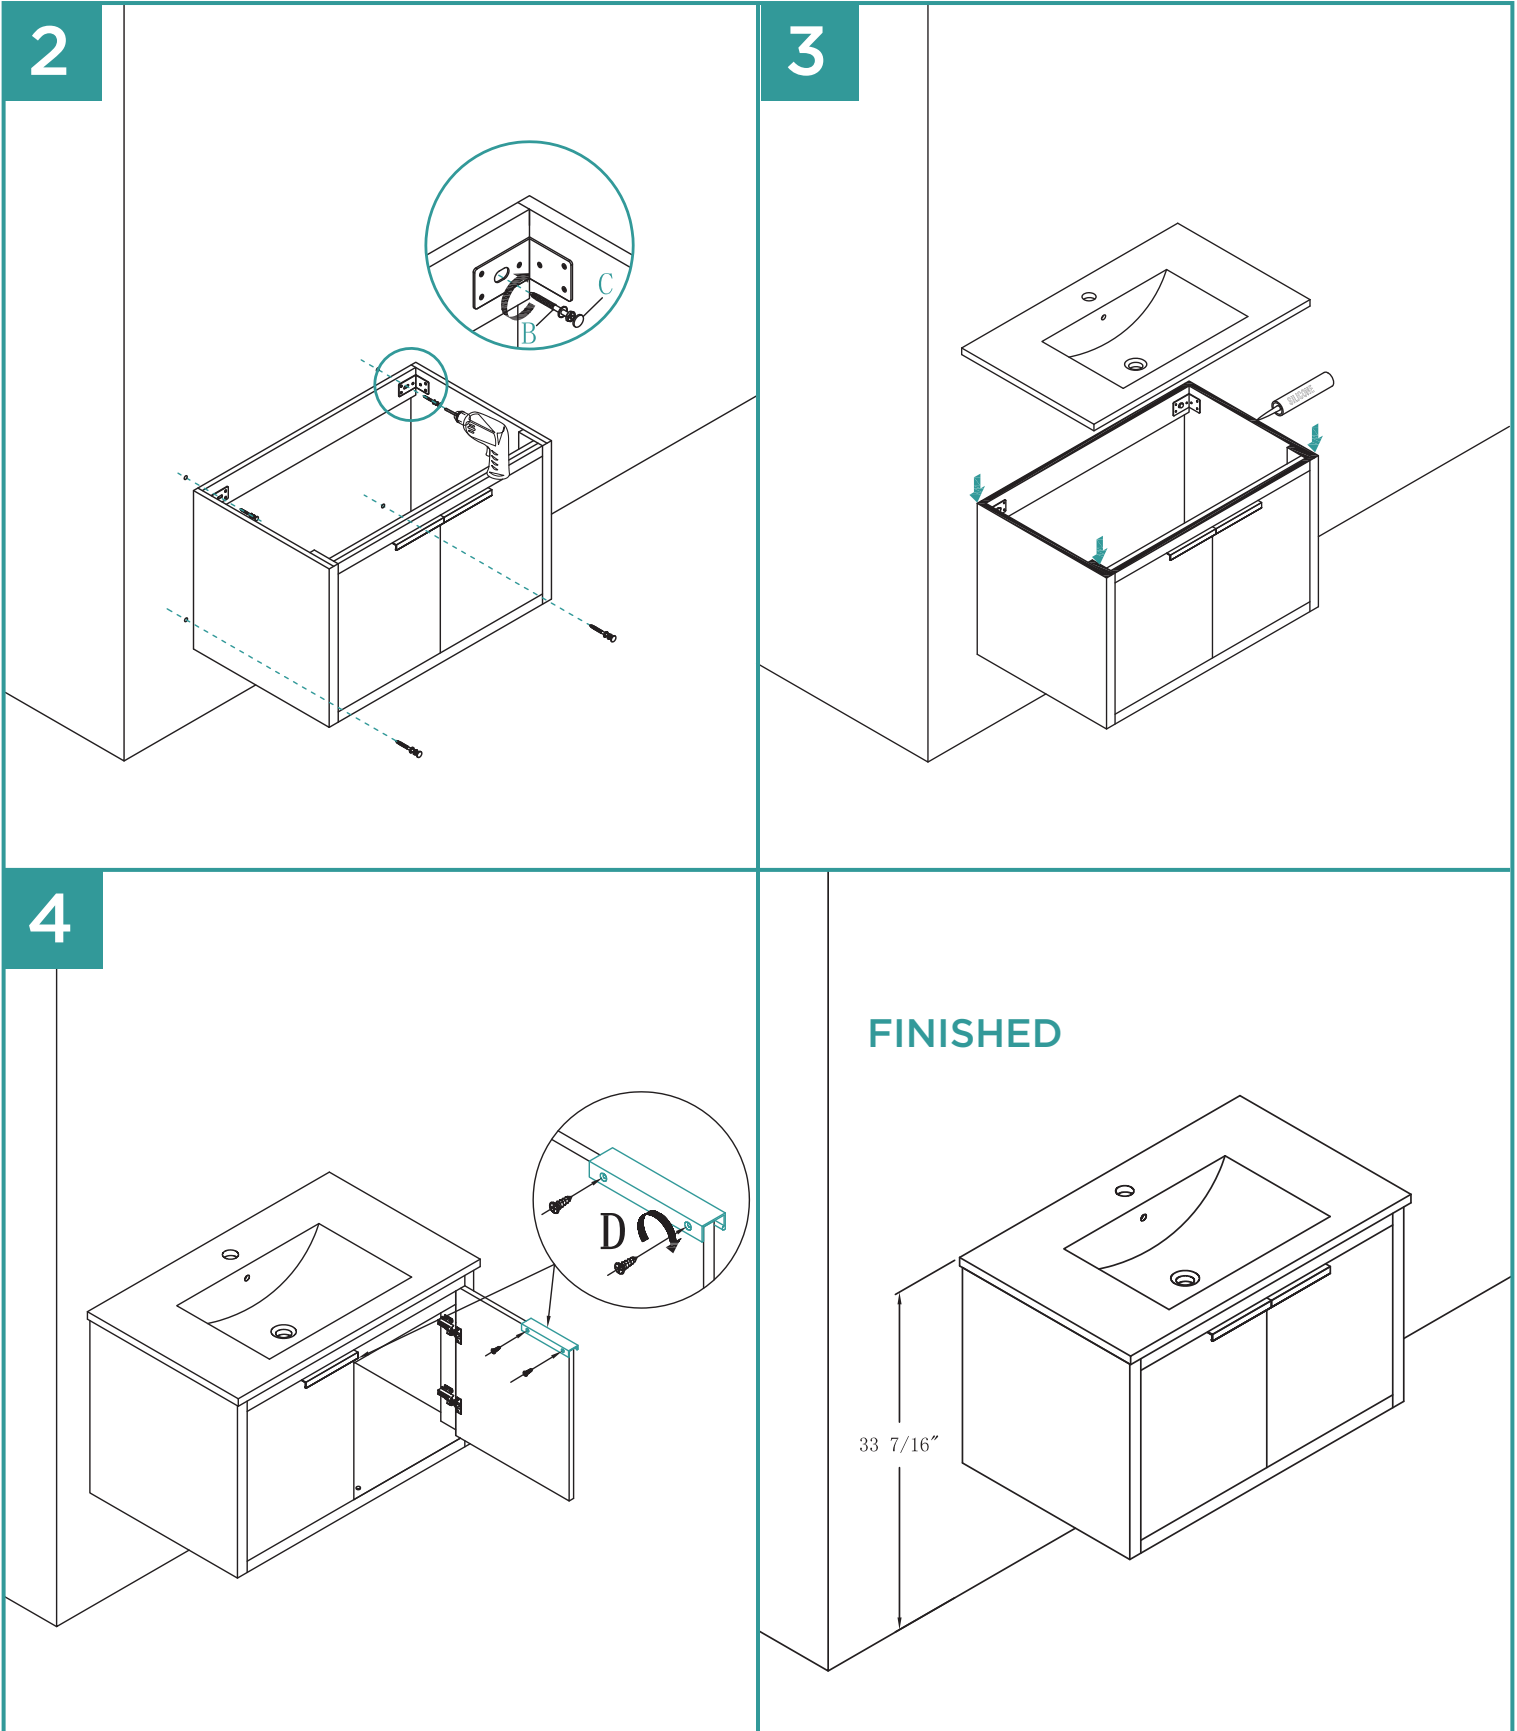

DIMENSIONS/TECHNICAL DATA
MODEL# KI30-DO

WALL

ATTENTION! Dimensions may vary by up to $\frac{3}{8}$ ".
It is highly recommended to pull all dimensions of actual model for installation and measuring purposes.

1

INSTALLATION INSTRUCTIONS

LEGS OPTIONAL

30"

ITEM# KILG30

A

B

C