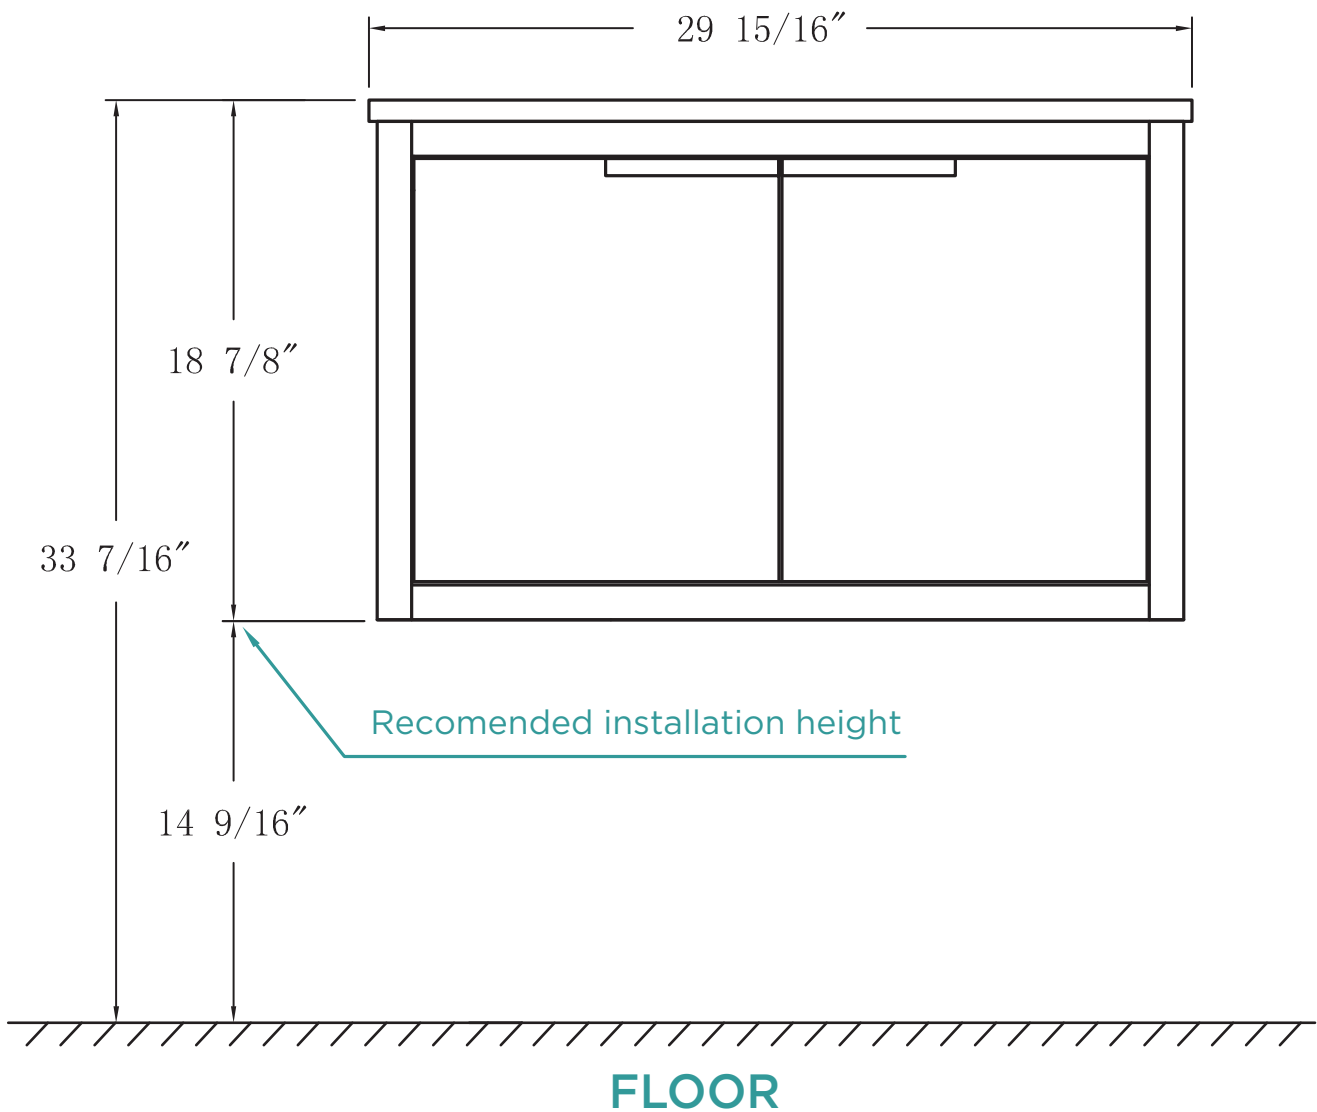

DIMENSIONS/TECHNICAL DATA
MODEL# KI30-DO

WALL

ATTENTION! Dimensions may vary by up to $\frac{3}{8}$ ".
It is highly recommended to pull all dimensions of actual model for installation and measuring purposes.