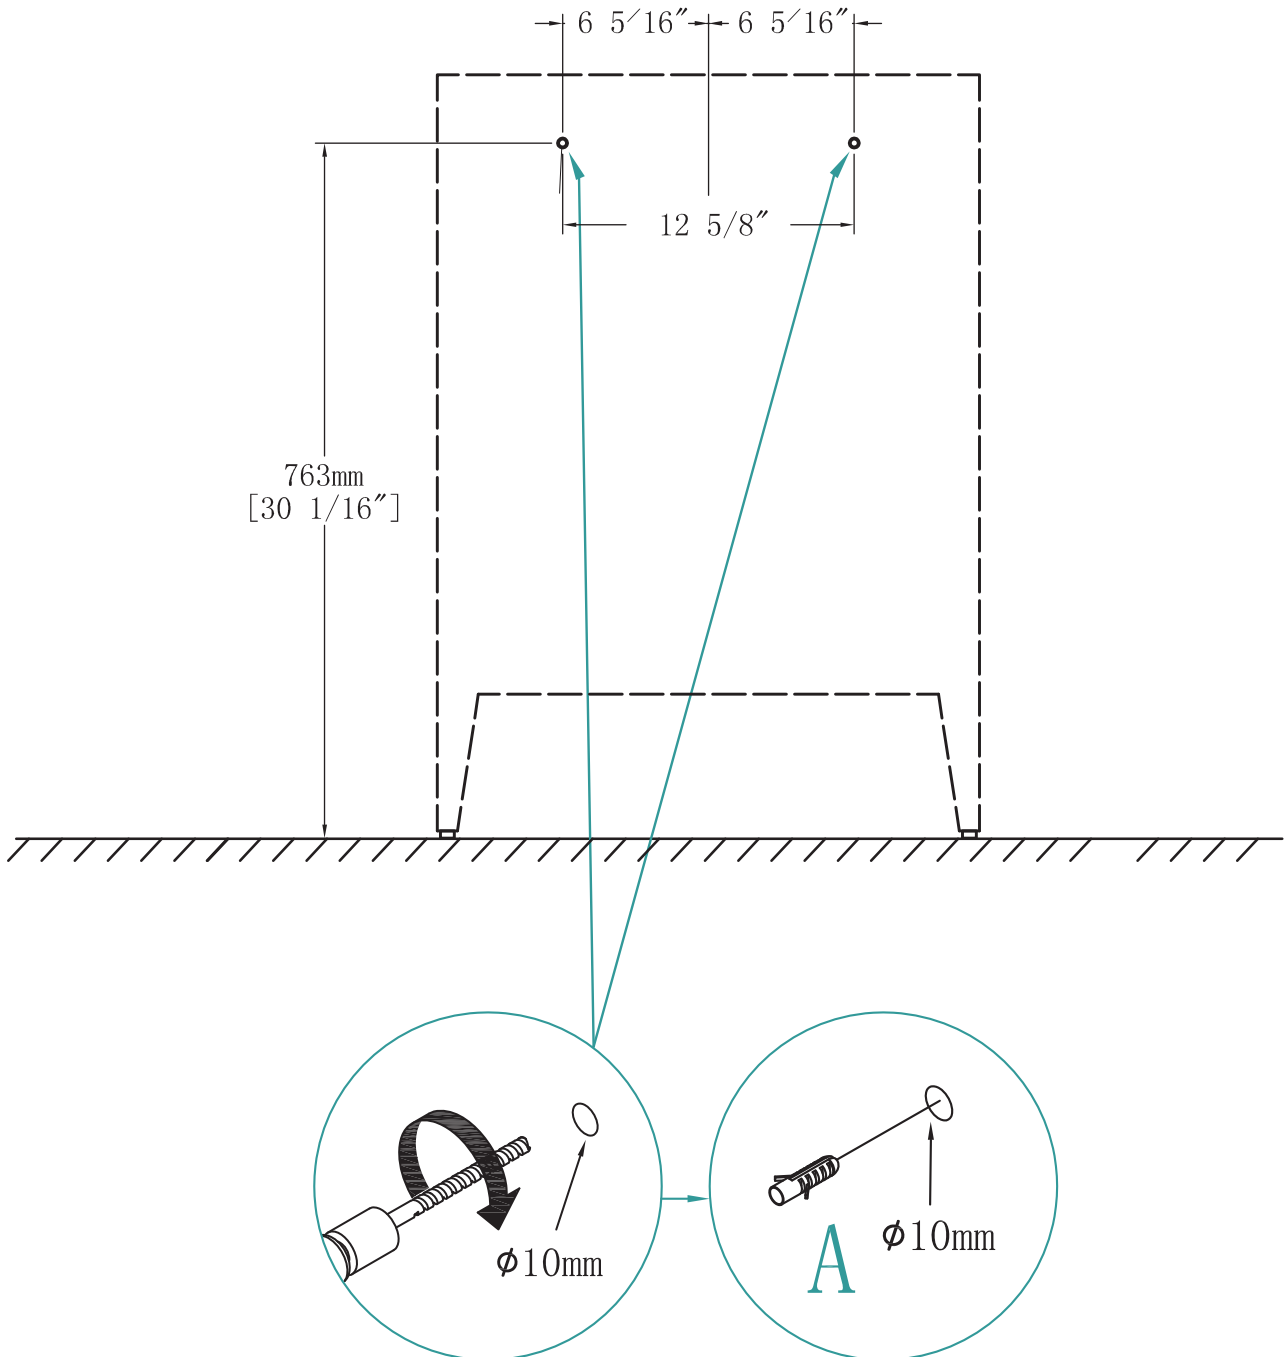

PART A		2 PIECES
PART B		2 PIECES
PART C		2 PIECES
PART D		2 PIECES
PART E	 Screws M4 x 25mm	4 PIECES

TOOLS REQUIRED

-  Safety Glass
-  Silicone/Caulk Gun
-  Tape Measure
-  Hammer
-  Silicone
-  Knife
-  Pencil/Marker
-  Philips Screwdriver
-  Level
-  Soft Cloth or Blanket
-  Drill
-  Drill Bit

DIMENSIONS/TECHNICAL DATA
MODEL# LS24

WALL

FLOOR

*ATTENTION! Dimensions may vary by up to 3/8".
It is highly recommended to pull all dimensions of actual model for installation and measuring purposes.*

1

2