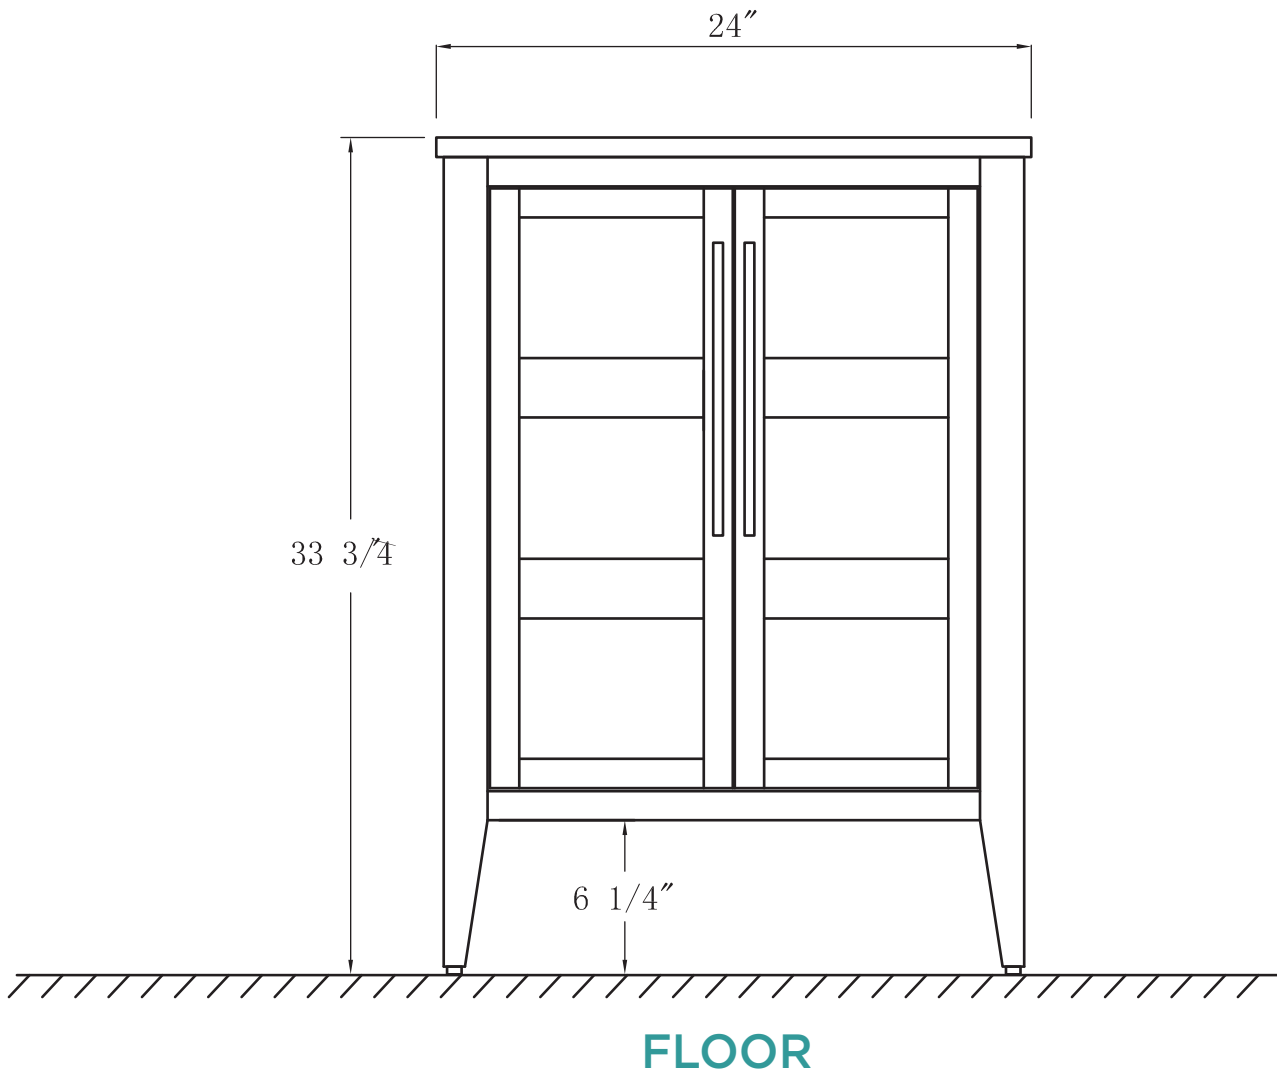

DIMENSIONS/TECHNICAL DATA
MODEL# LS24

WALL

FLOOR

*ATTENTION! Dimensions may vary by up to 3/8".
It is highly recommended to pull all dimensions of actual model for installation and measuring purposes.*

1

2