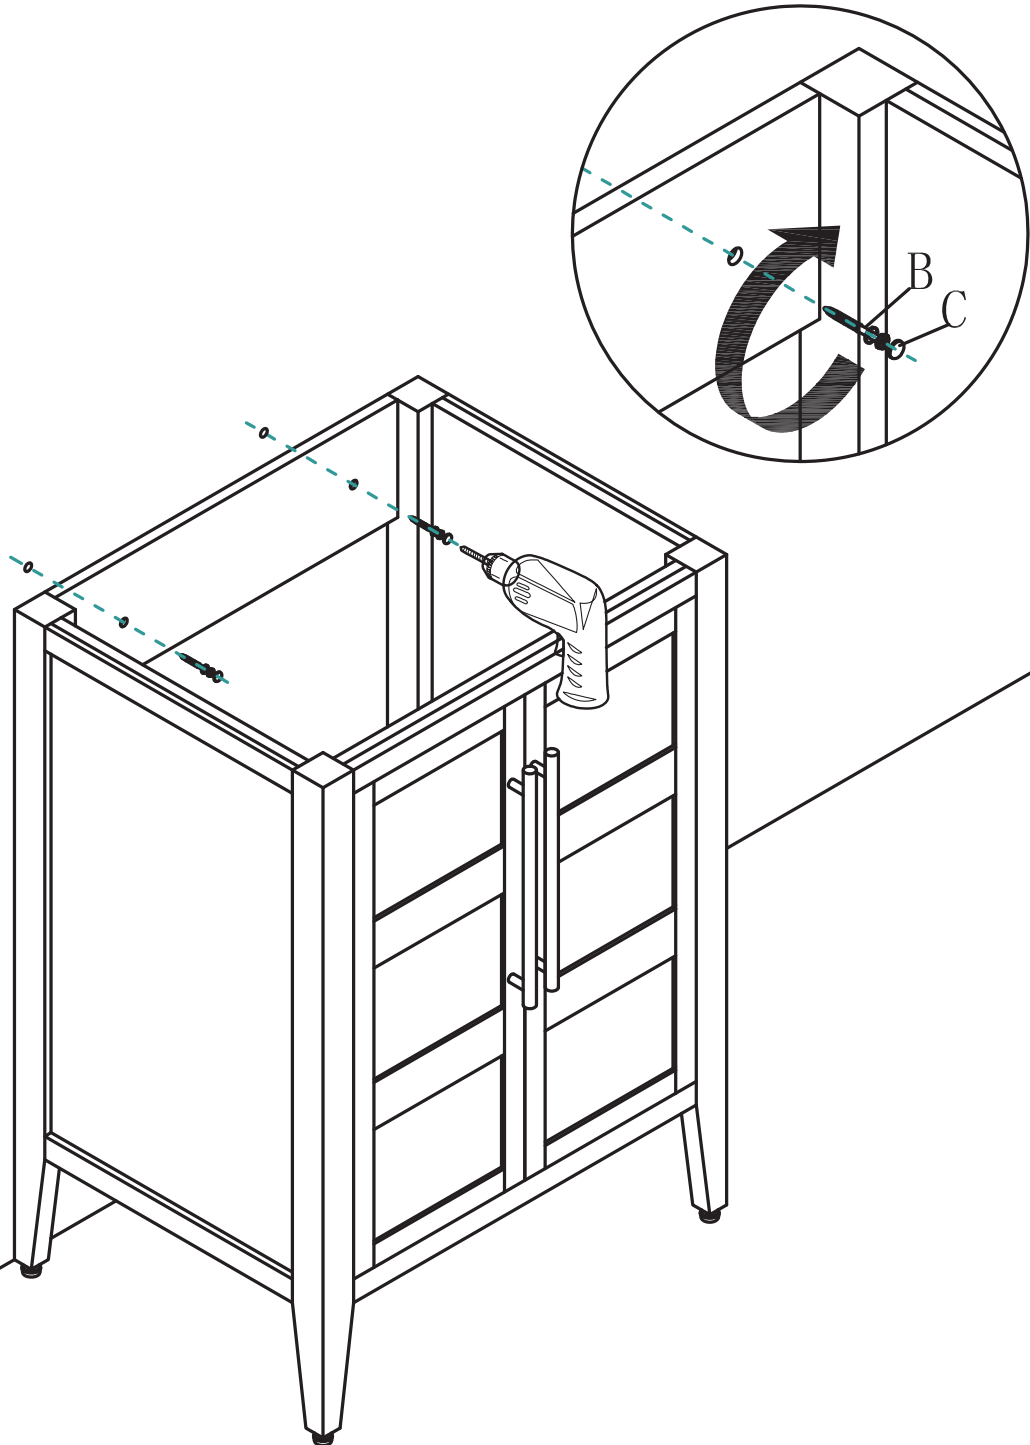

PART A		2 PIECES
PART B		2 PIECES
PART C		2 PIECES
PART D		2 PIECES
PART E	 Screws M4 x 25mm	4 PIECES

TOOLS REQUIRED

-  Safety Glass
-  Silicone/Caulk Gun
-  Tape Measure
-  Hammer
-  Silicone
-  Knife
-  Pencil/Marker
-  Philips Screwdriver
-  Level
-  Soft Cloth or Blanket
-  Drill
-  Drill Bit

DIMENSIONS/TECHNICAL DATA
MODEL# LS24

WALL

FLOOR

*ATTENTION! Dimensions may vary by up to 3/8".
It is highly recommended to pull all dimensions of actual model for installation and measuring purposes.*

1

2