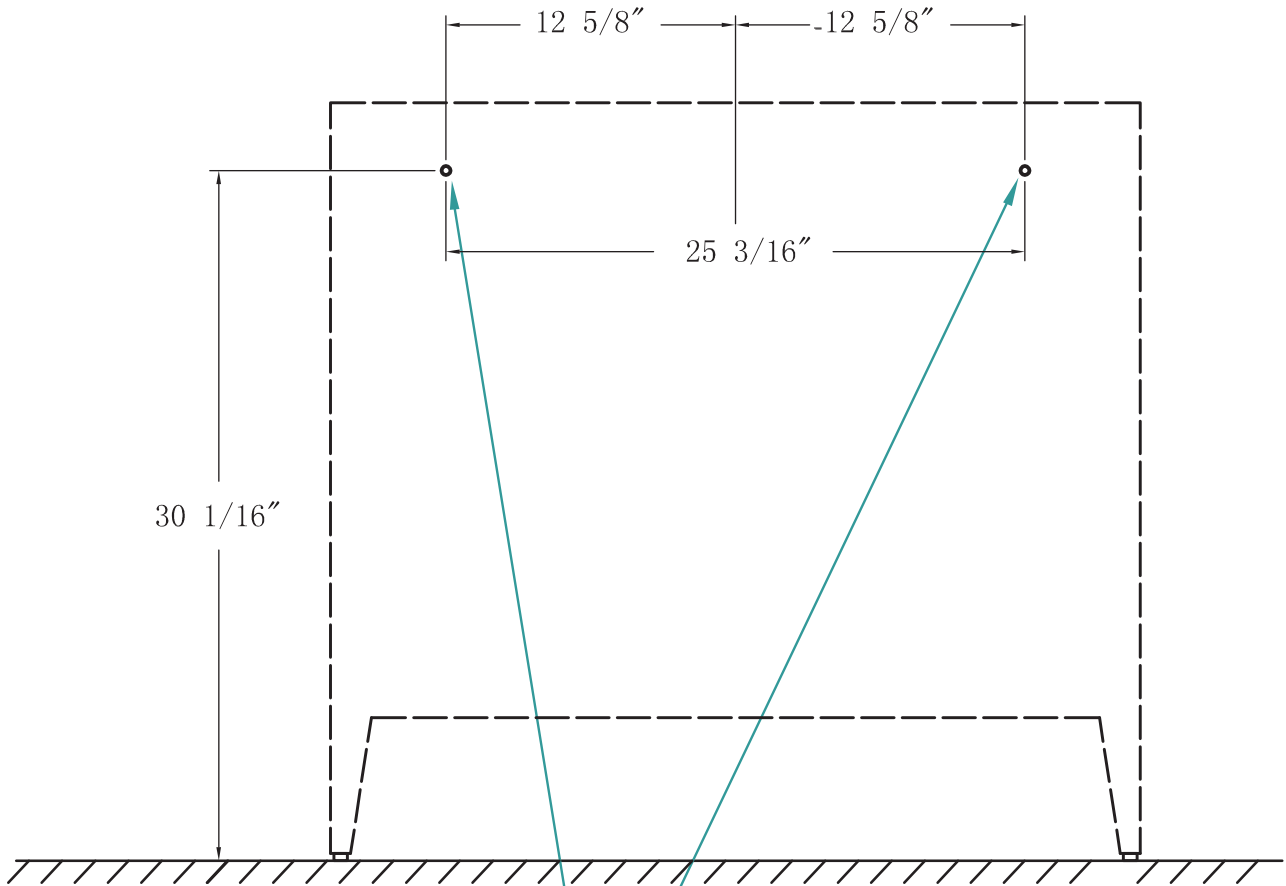

DIMENSIONS/TECHNICAL DATA
MODEL# LS36

WALL

FLOOR

*ATTENTION! Dimensions may vary by up to 3/8".
It is highly recommended to pull all dimensions of actual model for installation and measuring purposes.*

1

2