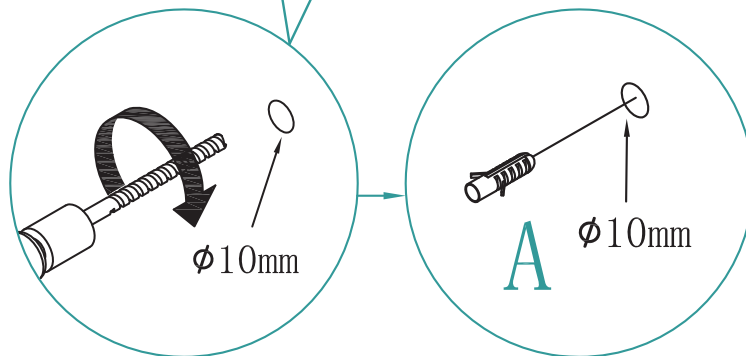

PART A		2 PIECES
PART B		2 PIECES
PART C		2 PIECES
PART D		2 PIECES
PART E	 Screws M4 x 25mm	4 PIECES

TOOLS REQUIRED

- | | | | |
|---|--|--|---|
| 
Safety Glass | 
Silicone/
Caulk Gun | 
Tape
Measure | 
Hammer |
| 
Silicone | 
Knife | 
Pencil/Marker | 
Philips
Screwdriver |
| 
Level | 
Soft Cloth
or Blanket | 
Drill | 
Drill Bit |

DIMENSIONS/TECHNICAL DATA
MODEL# LS36

WALL

FLOOR

*ATTENTION! Dimensions may vary by up to 3/8".
It is highly recommended to pull all dimensions of actual model for installation and measuring purposes.*

1

2