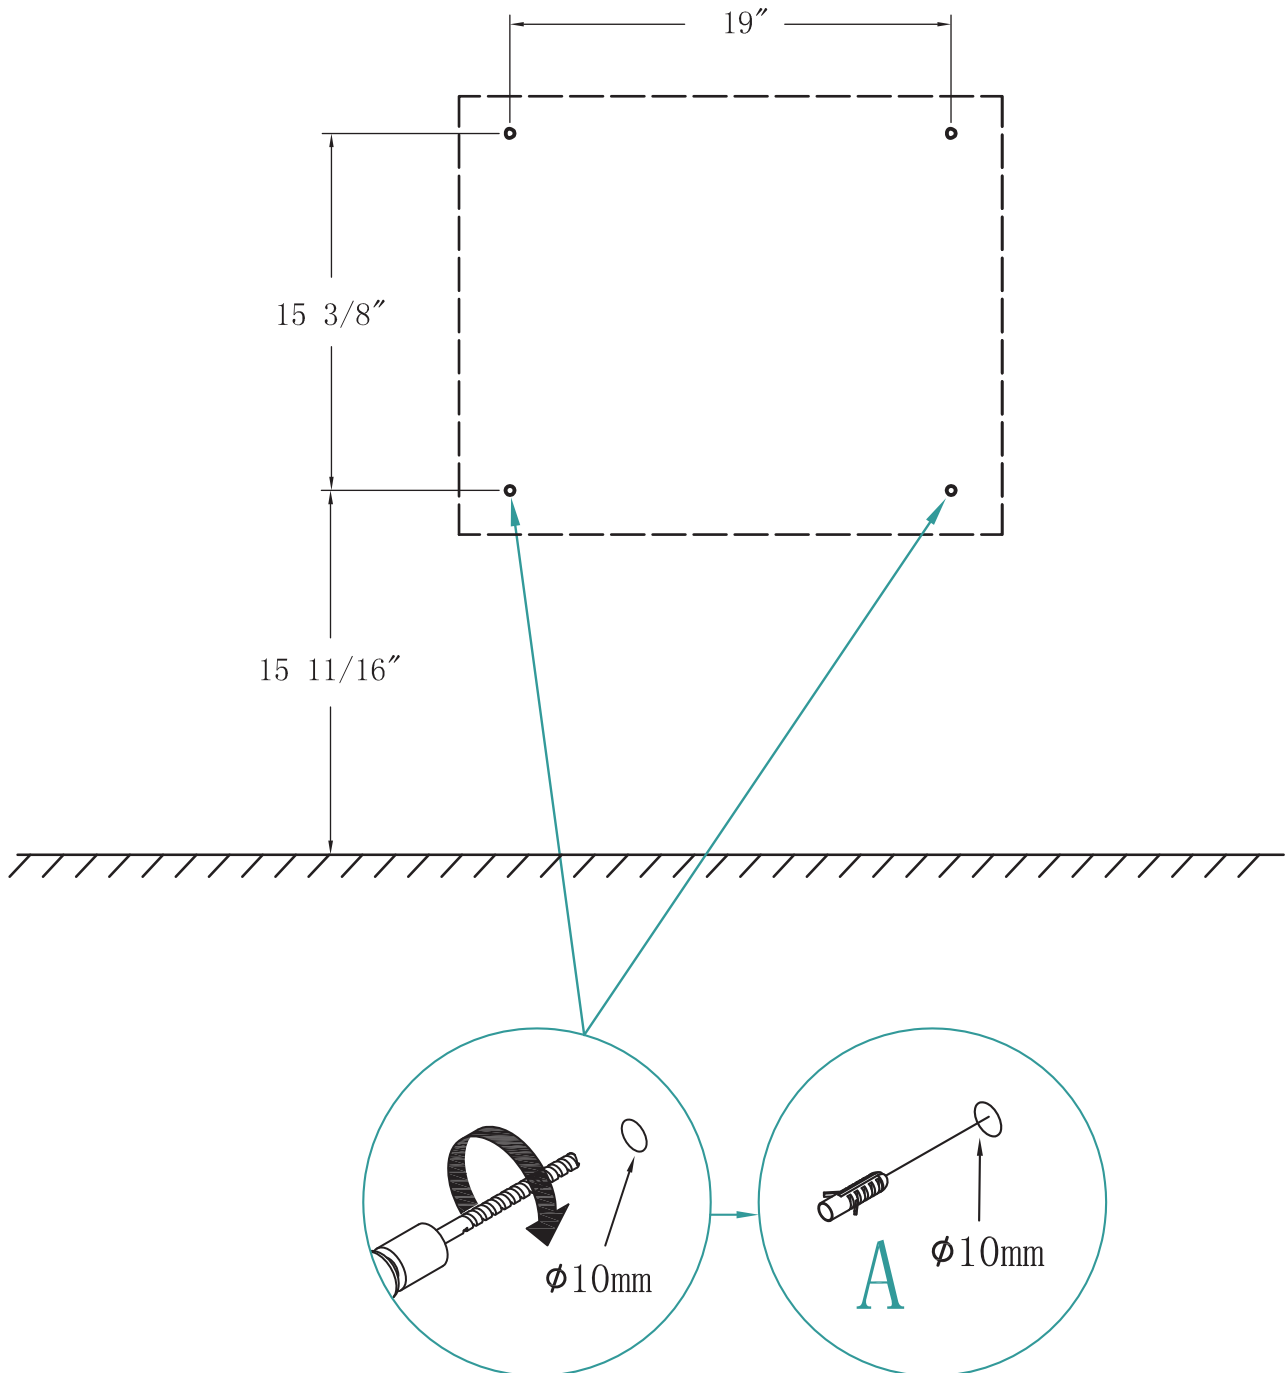

PART A		4 PIECES
PART B		4 PIECES
PART C		4 PIECES

TOOLS REQUIRED

- | | | | |
|---|--|--|---|
| 
Safety Glass | 
Silicone/
Caulk Gun | 
Tape
Measure | 
Hammer |
| 
Silicone | 
Knife | 
Pencil/Marker | 
Philips
Screwdriver |
| 
Level | 
Soft Cloth
or Blanket | 
Drill | 
Drill Bit |

DIMENSIONS/TECHNICAL DATA
MODEL# PL24

WALL

ATTENTION! Dimensions may vary by up to 3/8".
It is highly recommended to pull all dimensions of actual model for installation and measuring purposes.

1

2

3

4

FINISHED