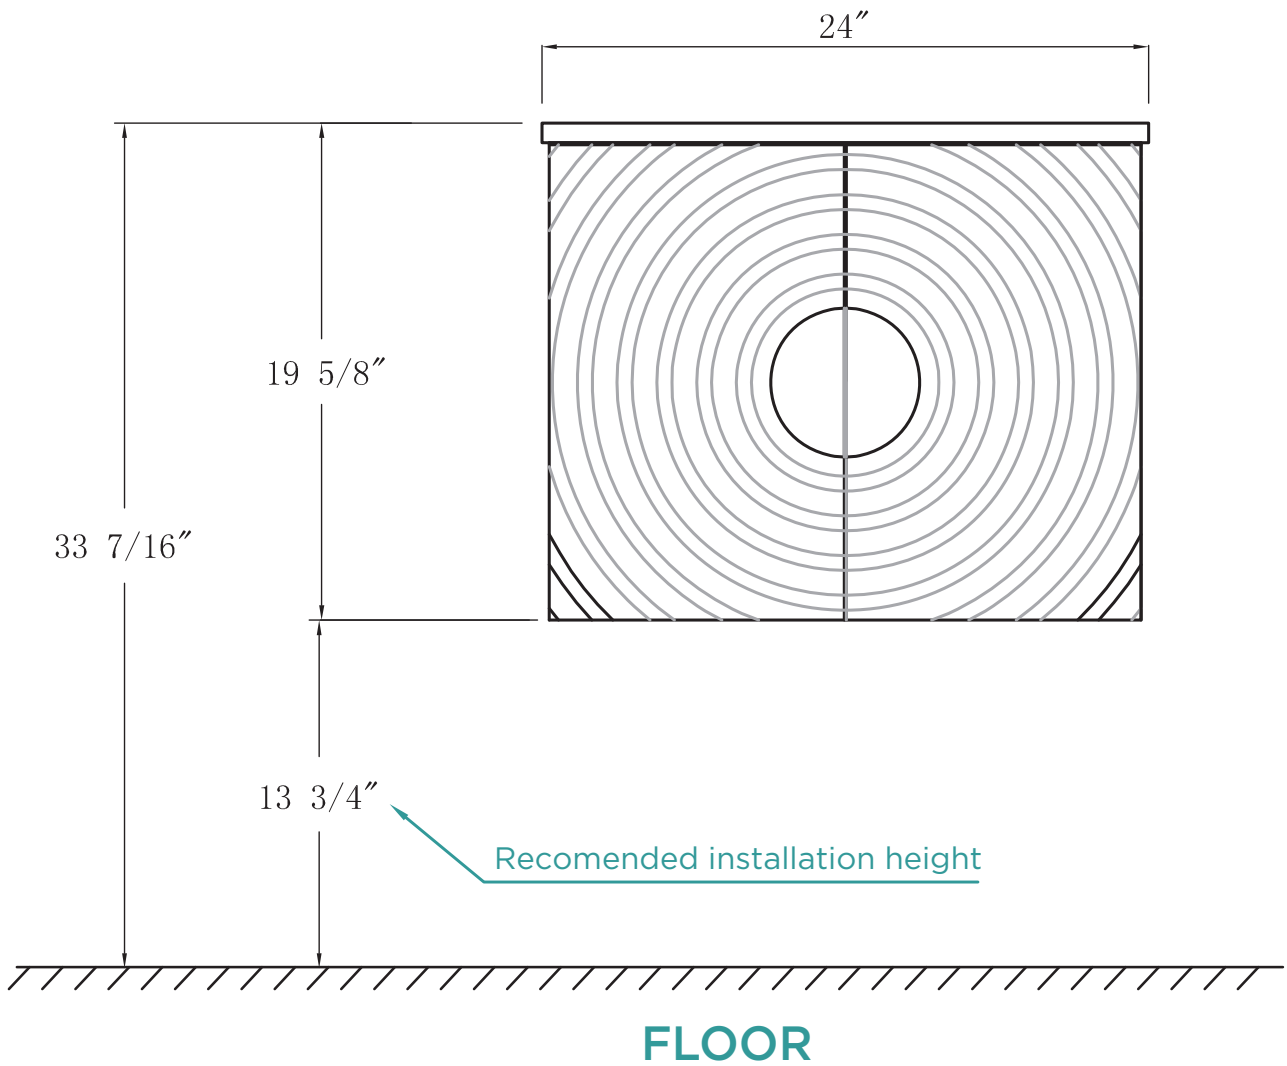

DIMENSIONS/TECHNICAL DATA
MODEL# PL24

WALL

ATTENTION! Dimensions may vary by up to 3/8".
It is highly recommended to pull all dimensions of actual model for installation and measuring purposes.

1

2

3

4

FINISHED